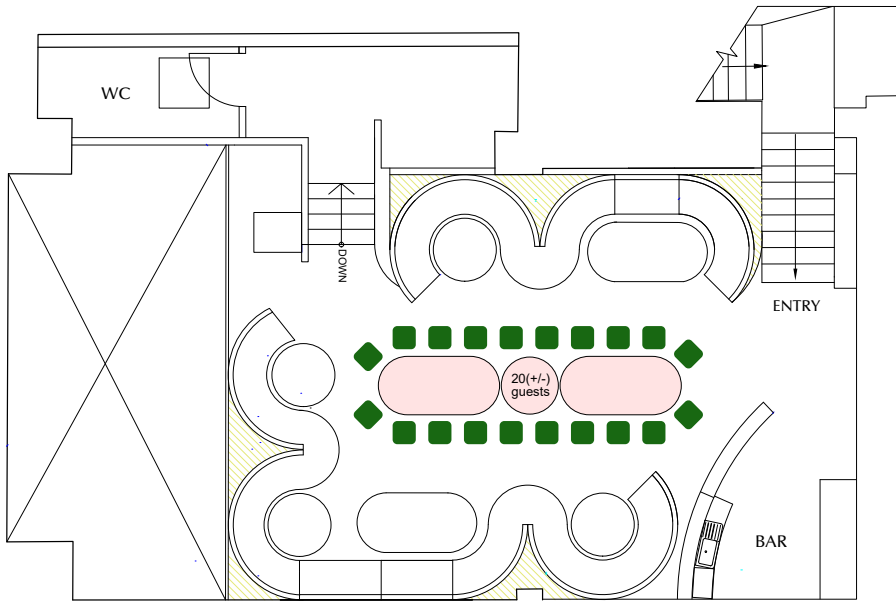

* Restaurant only available with full venue takeover

MAIN BAR LOUNGE | GROUND LEVEL ● BOOTH SEAT ■ DINING CHAIR

THE ROYAL TABLES

ZION & BABYLON

ZION
THE ROYAL TABLE
* NOT TO SCALE

 DINING CHAIR

BABYLON
THE ROYAL TABLE *
* NOT TO SCALE

 DINING CHAIR

THE ROYAL TABLES

OUR GRAND CENTRAL TABLES

Experience the grandeur of Gilgamesh, at a grand central dining table in Babylon or Zion, ensuring an intimate and seamless gathering. Enhance your event with a welcome drinks reception, and enjoy exclusive access to DJ's with state-of-the-art sound systems, private bars & staffing, audio-visual options, including an 8-foot projector for presentations & private screenings.

ZION ROYAL TABLE

Seated Dining: 20 guests (+/-)
ONE CENTRAL TABLE

BABYON ROYAL TABLE

Seated Dining: 35 guests (+/-)
ONE CENTRAL TABLE

THE POWER LUNCH

£45 SHARED BANQUET

GROUP DINING

For more information please contact our reservations team on 020 7424 4226 or email reservations@gilgamesh.com