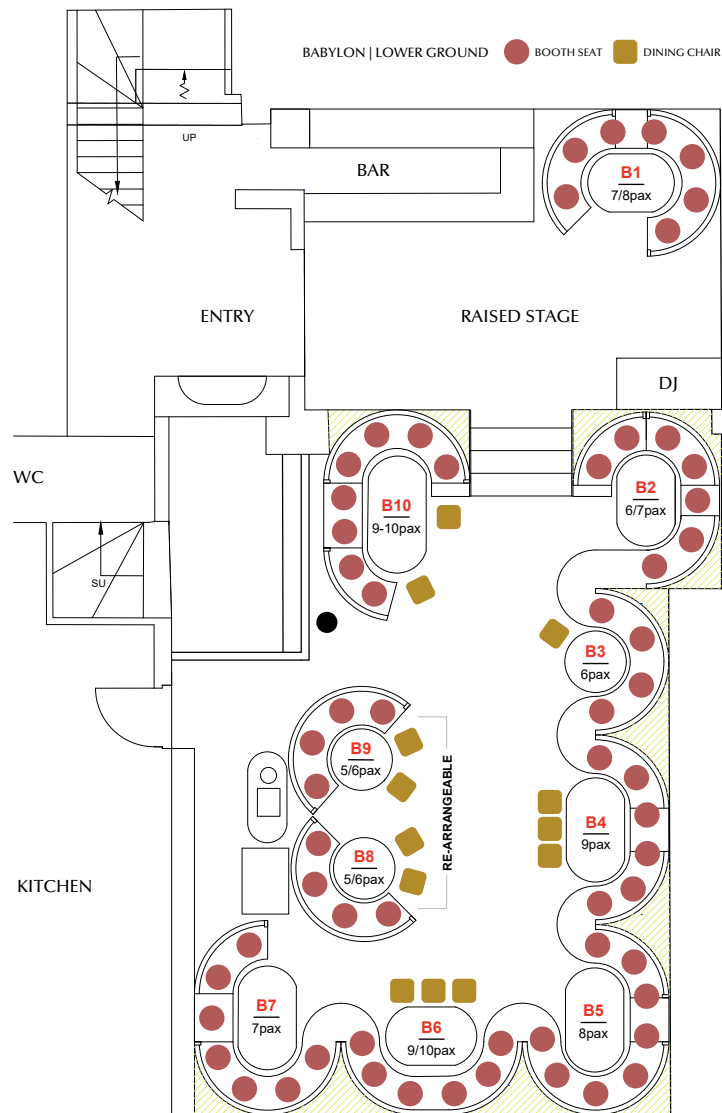

ZION | UPPER MEZZANINE

CAPACITY

Seated Dining: 40 guests (+/-)

BOOTH DINING ON SET MENUS

Canape + Drinks Reception: 65 guests (+/-)

STANDING WITH OCCASIONAL BOOTH SEATING

BABYLON

LUXURIOUS SPLENDOR AWAITS