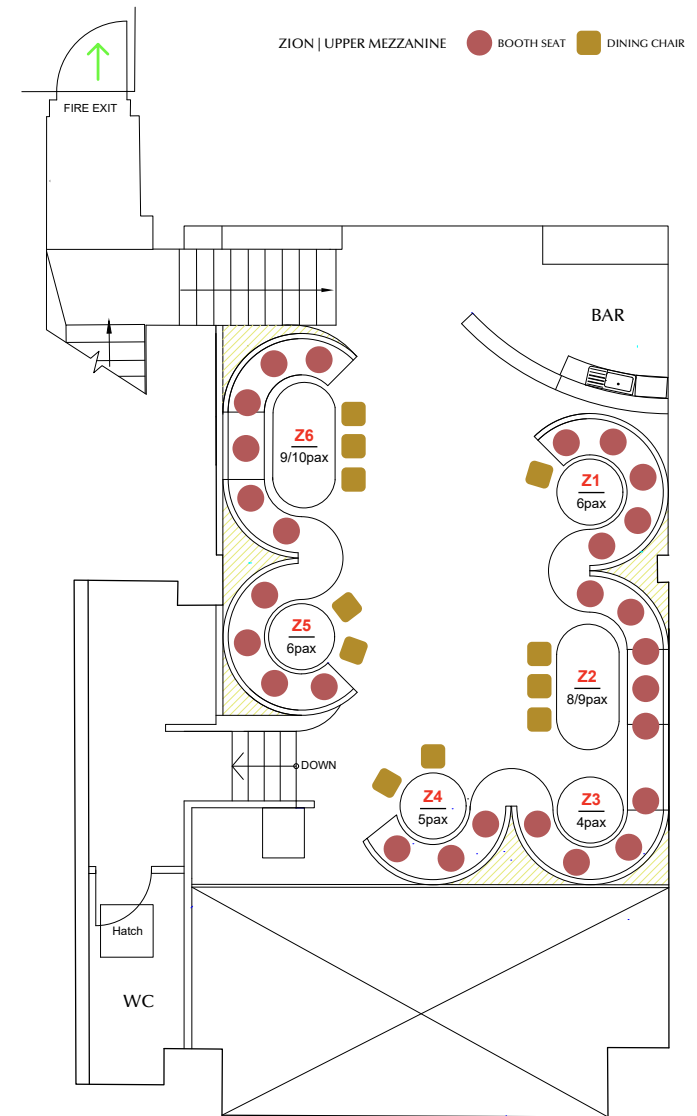

020 7494 4444 | www.gilgamesh.com | events@gilgamesh.com

ZION

شيفرة الفنون والثقافة في قلب المدينة العريقة

UPPER MEZZANINE

ZION

A UTOPIAN OASIS

ZION | UPPER MEZZANINE

Zion, meaning Utopia, is situated on the upper mezzanine. Ascend to an area of lush exotic greenery, reminiscent of the Hanging Gardens of Babylon, adding an extra layer of enchantment to your visit. The surrounding foliage and atmosphere create a truly magical sanctuary.

ZION | UPPER MEZZANINE

CAPACITY

Seated Dining: 40 guests (+/-)

BOOTH DINING ON SET MENUS

Canape + Drinks Reception: 65 guests (+/-)

STANDING WITH OCCASIONAL BOOTH SEATING

BABYLON

LUXURIOUS SPLENDOR AWAITS