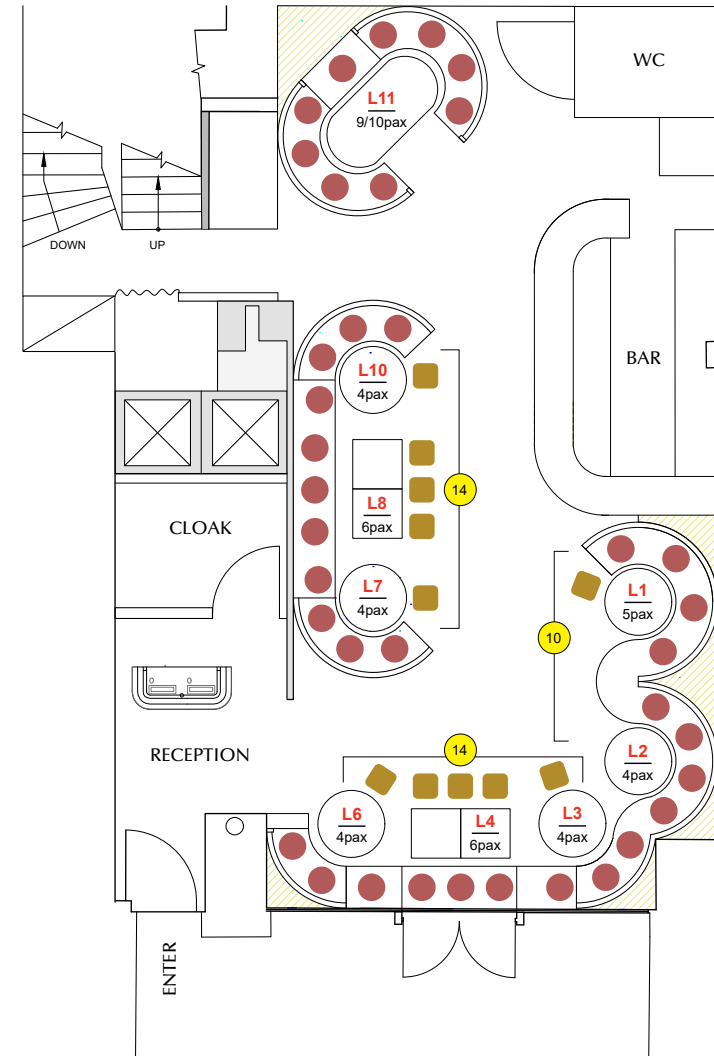

FULL VENUE TAKEOVER

THE ULTIMATE STATEMENT

Experience the drama of a full venue takeover with our unique setting spread across three distinct areas. In our sumptuous dining spaces, intimate booths blend seamlessly with walls adorned in hand-carved wood and glistening bronze. Every detail is carefully crafted, from textured walls to soft, warm lighting, sumptuous velvets, tarnished metals, mirrored surfaces, and exquisite Gold Chinoiserie. An exclusive full venue takeover is across all three distinct areas of Gilgamesh, including the ground floor Restaurant.

CAPACITY

Restaurant Seated Dining*: 45 guests (+/-)

BOOTH DINING ON SET MENU

Full Venue Seated Dining: 160 guests (+/-)

BOOTH DINING ON SET MENU

Canape + Drinks Reception: 250 guests (+/-)

STANDING WITH OCCASIONAL BOOTH SEATING

* Restaurant only available with full venue takeover

MAIN BAR LOUNGE | GROUND LEVEL ● BOOTH SEAT ■ DINING CHAIR