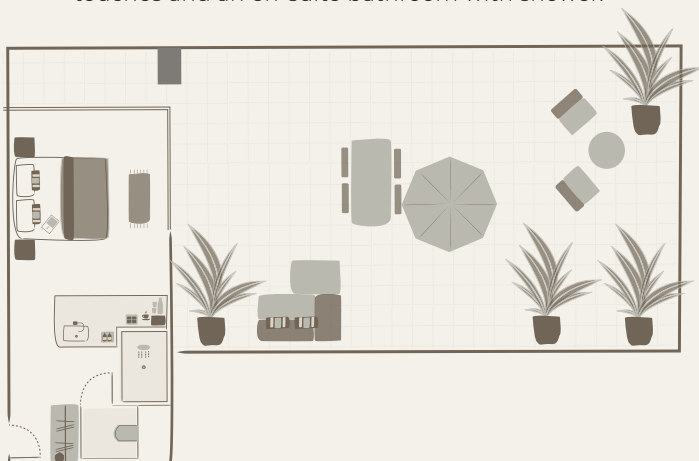

ROOFTOP ROOM

Sprawling panoramic balconies with sea and sunset views

Located on the top floor, our rooftop rooms offer unparalleled views of the Ibizan sea and sunset. The expansive terraces have room for an al fresco dining area and two separate lounge spaces. Floor-to-ceiling windows on make the most of the striking views, alongside our synonymous laid-back bohemian aesthetic. Amenities include luxury toiletries, thoughtful design touches and an en-suite bathroom with shower.

Number of rooms in this category: 3

Average room size: 24m² / 248ft²

View: overlooking hills & ocean

Terrace size: 65-100m² / 700-1080ft²

King-size bed

Natural bathroom with rainshower

49-inch flat screen television