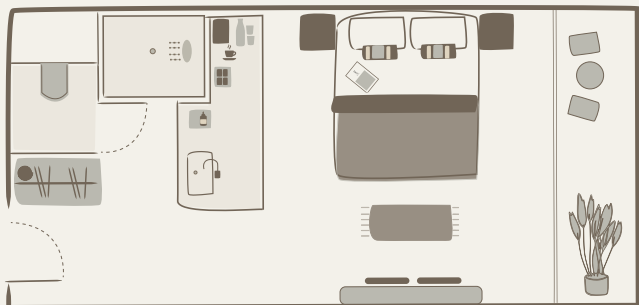

## SUPERIOR ROOM

*Bohemian comfort overlooking the hotel  
or Ibiza hills*

Our Superior Rooms seamlessly blur the boundary between interior and exterior. These rooms feature a comfortable king-size bed, en-suite bathroom with rainforest shower and a private balcony with different views over the Ibiza hills. Our synonymous bohemian design ethos is complimented by modern conveniences including a Marshall speaker, air conditioning, satellite television and WiFi.

49-inch flat screen television

Minibar cabinet

Marshall speaker with Bluetooth

Nespresso coffee machine

Luxury bath products

In-room safe

OKU  
IBIZA