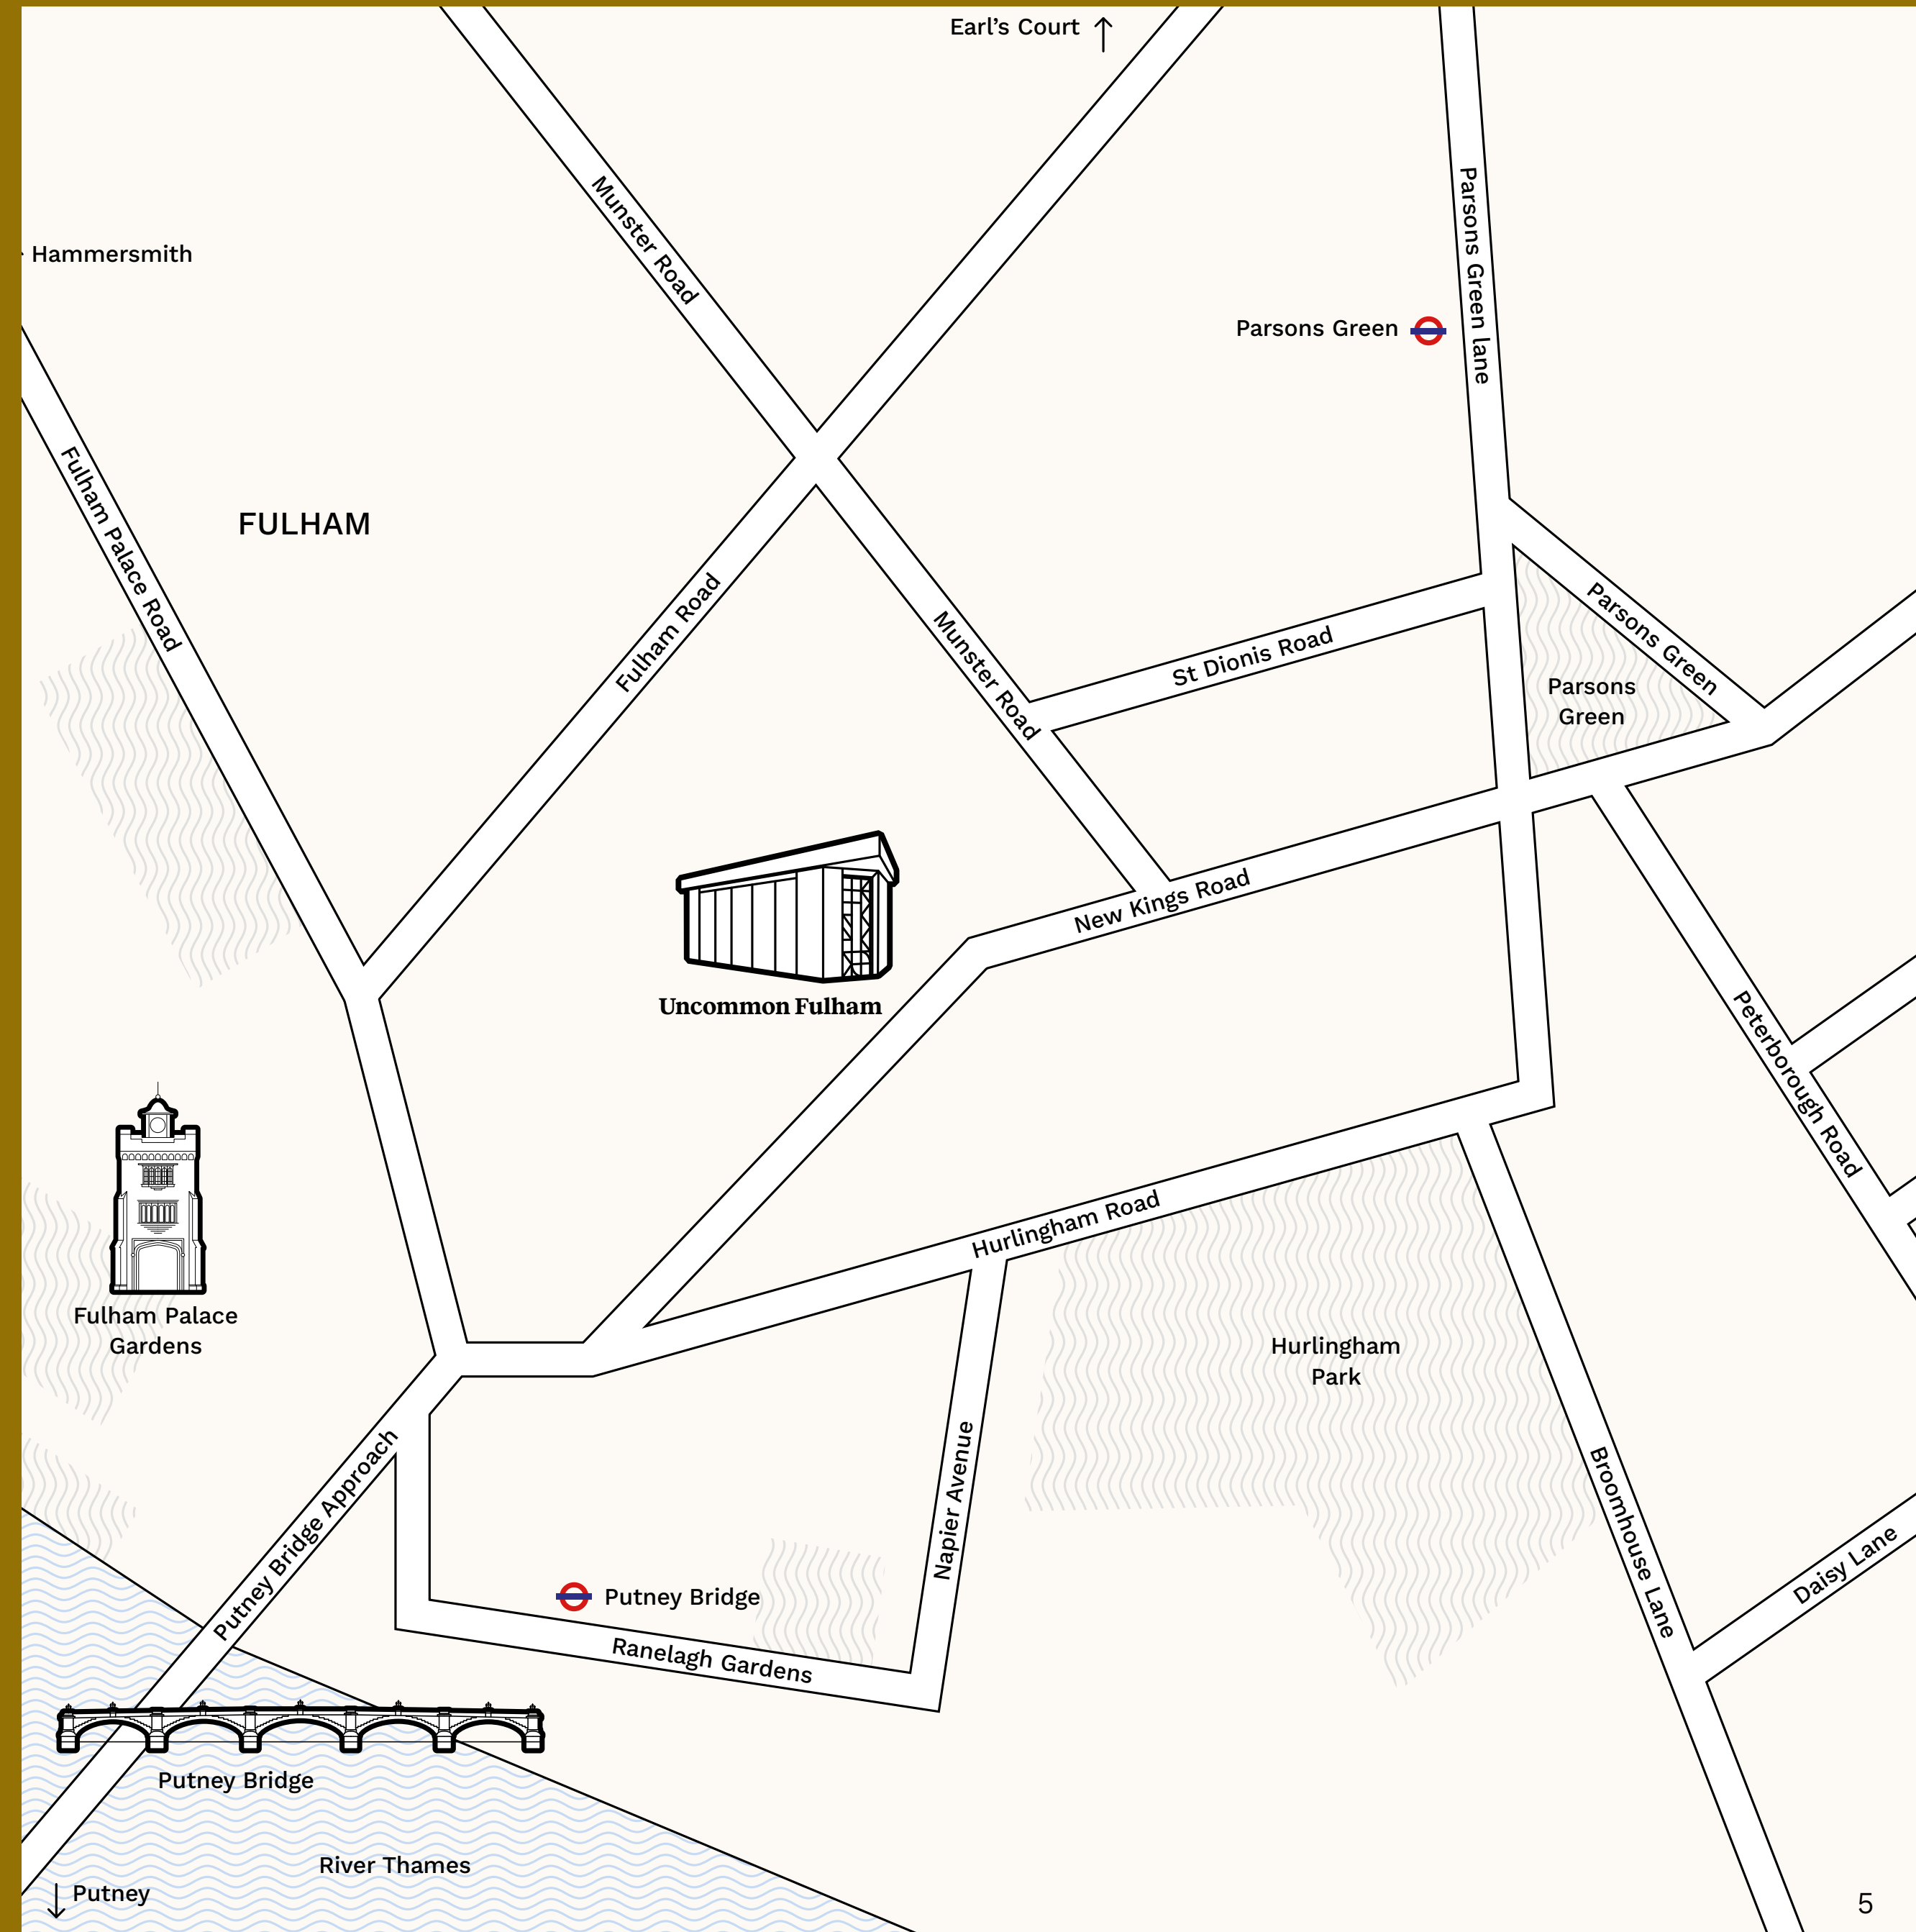

Choose between five meeting rooms and only six minutes from Putney Bridge Tube.

Address

26 New King's Road, London, SW6 4LZ

🚶 Putney Bridge
6min

🚶 Parsons Green
11 min

Meeting rooms

MR1

6 boardroom