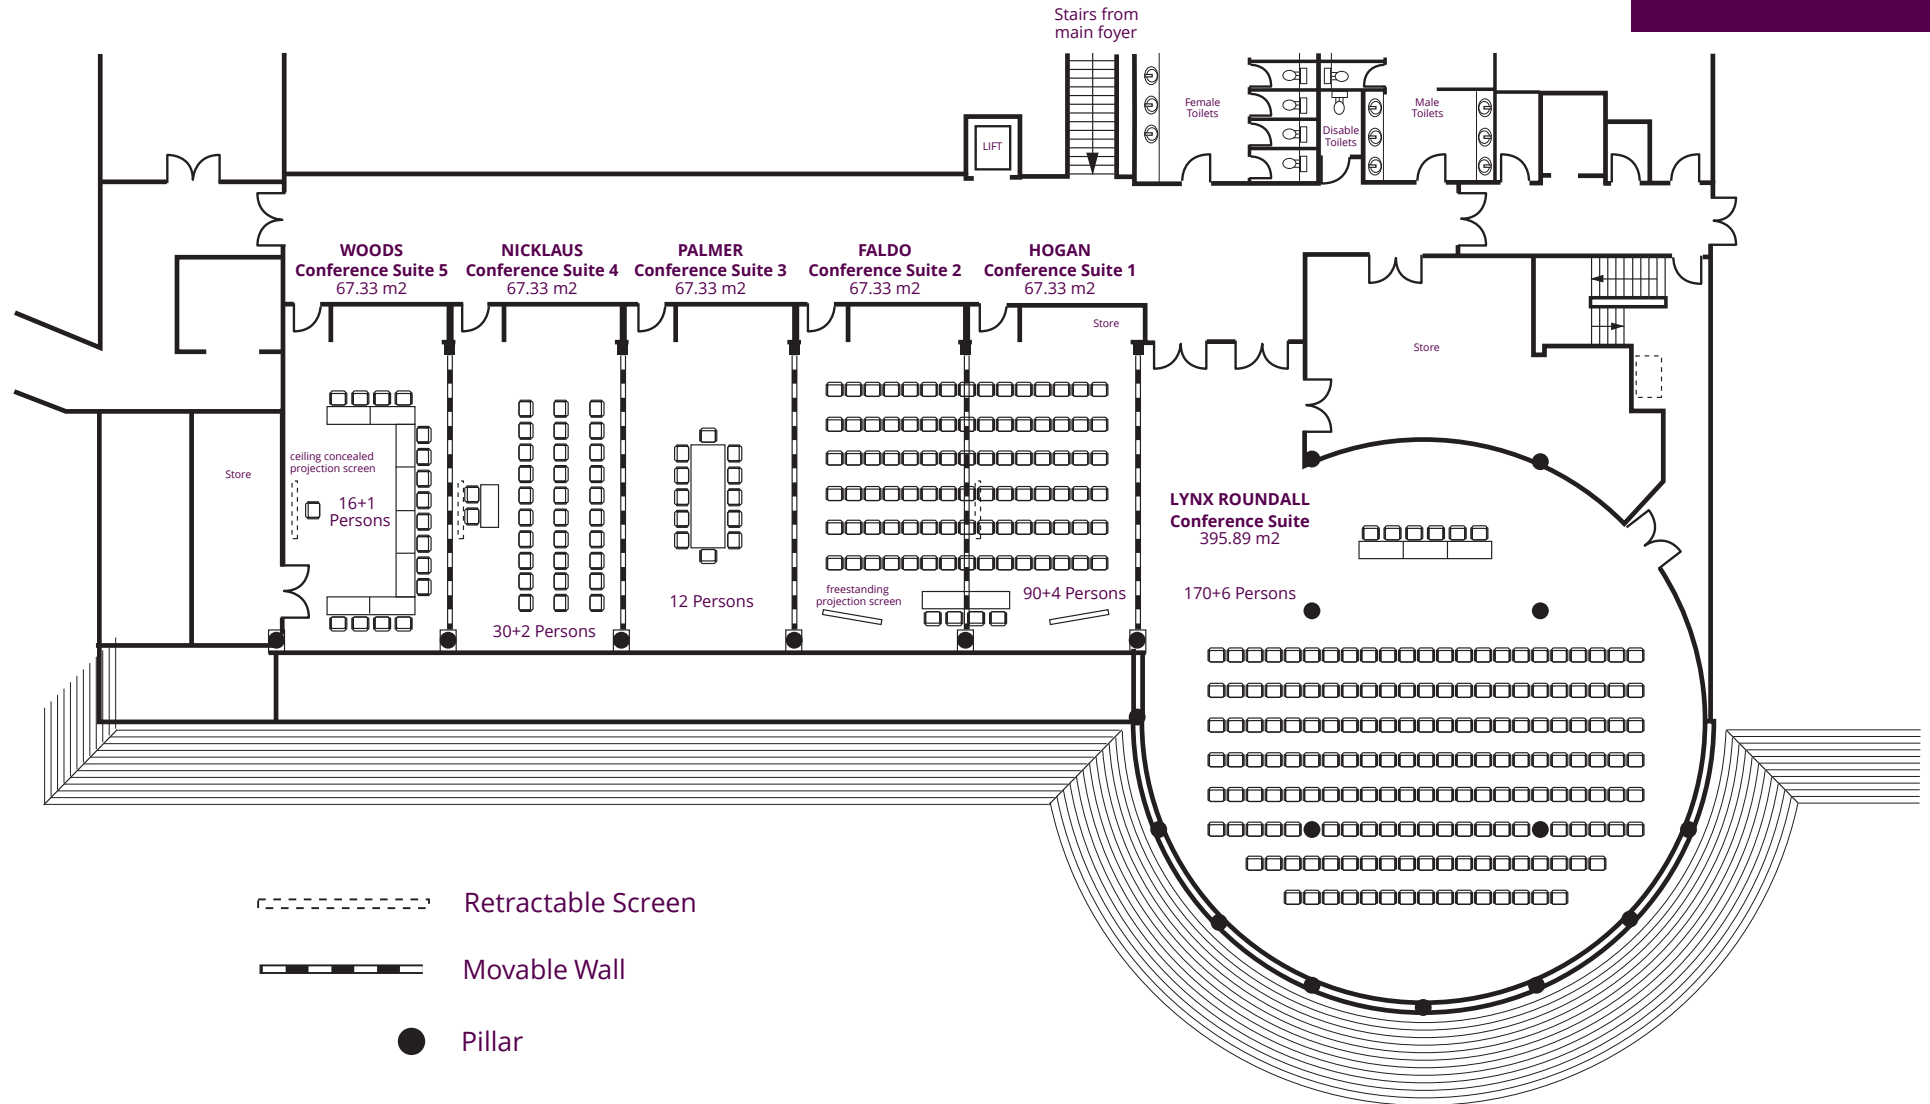

LYNX CONFERENCE CENTRE - FIRST FLOOR

Little Horsted, Uckfield, East Sussex, TN22 5ES, England

T: +44 (0) 1825 880 088 | E: events@eastsussexnational.co.uk | W: www.eastsussexnational.co.uk

DIMENSIONS

The Woods Suite	The Niklaus Suite	The Palmer Suite	The Faldo Suite	The Hogan Suite
Overall Size 5.8m x 8.4m	Overall Size 5.8m x 8.4m	Overall Size 5.8m x 8.4m	Overall Size 5.8m x 8.4m	Overall Size 5.8m x 8.4m
Theatre x 40	Theatre x 40	Theatre x 40	Theatre x 40	Theatre x 40
Cabaret x 16	Cabaret x 16	Cabaret x 16	Cabaret x 16	Cabaret x 16
Boardroom x 25	Boardroom x 25	Boardroom x 25	Boardroom x 25	Boardroom x 25
U-Shaped x 20	U-Shaped x 20	U-Shaped x 20	U-Shaped x 20	U-Shaped x 20
Classroom x 30	Classroom x 30	Classroom x 30	Classroom x 30	Classroom x 30
Banqueting x 20	Banqueting x 20	Banqueting x 20	Banqueting x 20	Banqueting x 20

Little Horsted, Uckfield, East Sussex, TN22 5ES, England

T: +44 (0) 1825 880 088 | E: events@eastsussexnational.co.uk | W: www.eastsussexnational.co.uk

DIMENSIONS

Using Any 2 of the 5 Suites	Using Any 3 of the 5 Suites	Using Any 4 of the 5 Suites	Using all 5 of the Suites as 1 Hall
Overall Size 11.7m x 8.4m	Overall Size 17.6m x 8.4m	Overall Size 23m x 8.4m	Overall Size 29m x 8.4m
Theatre x 90	Theatre x 140	Theatre x 180	Theatre x 240
Cabaret x 40	Cabaret x 72	Cabaret x 96	Cabaret x 136
Boardroom x40	-	-	-
U-Shaped x 35	-	-	-
Classroom x 60	Classroom x 90	Classroom x 120	Classroom x 150
Banqueting x 50	Banqueting x 75	Banqueting x 100	Banqueting x 125

The National Suite	The Roundall
Overall Size 23.5m x 19.8m	Overall Size 19m diameter
Theatre x 440	Theatre x 200
Cabaret x 200	Cabaret x 120
-	-
-	-
Classroom x 350	Classroom x 120
Banqueting x 330	Banqueting x 180