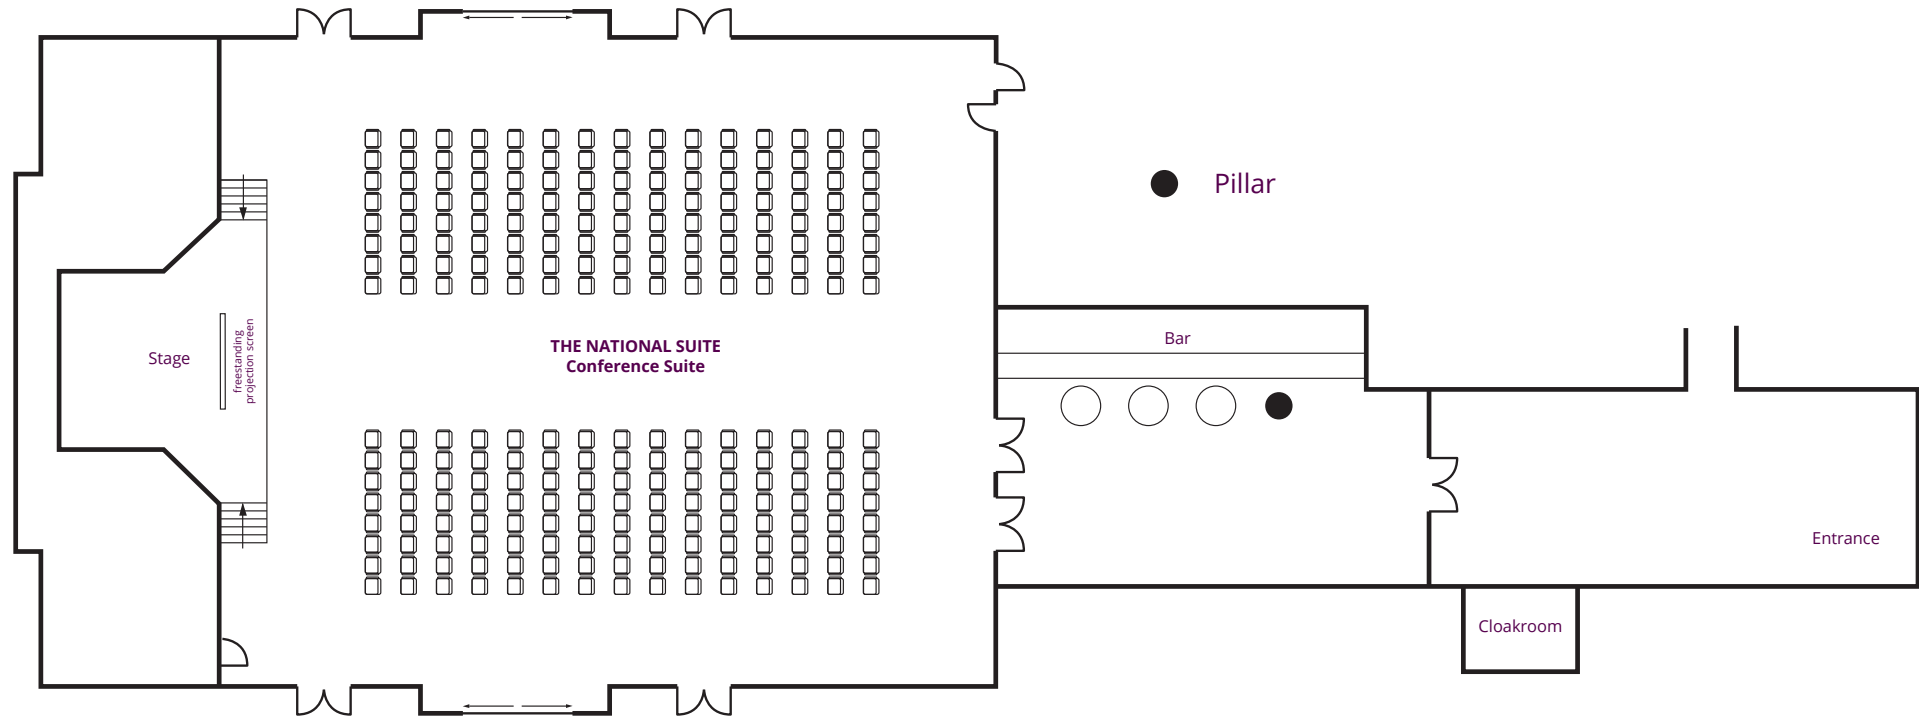

THE NATIONAL SUITE - GROUND FLOOR

Little Horsted, Uckfield, East Sussex, TN22 5ES, England

T: +44 (0) 1825 880 088 | E: events@eastsussexnational.co.uk | W: www.eastsussexnational.co.uk