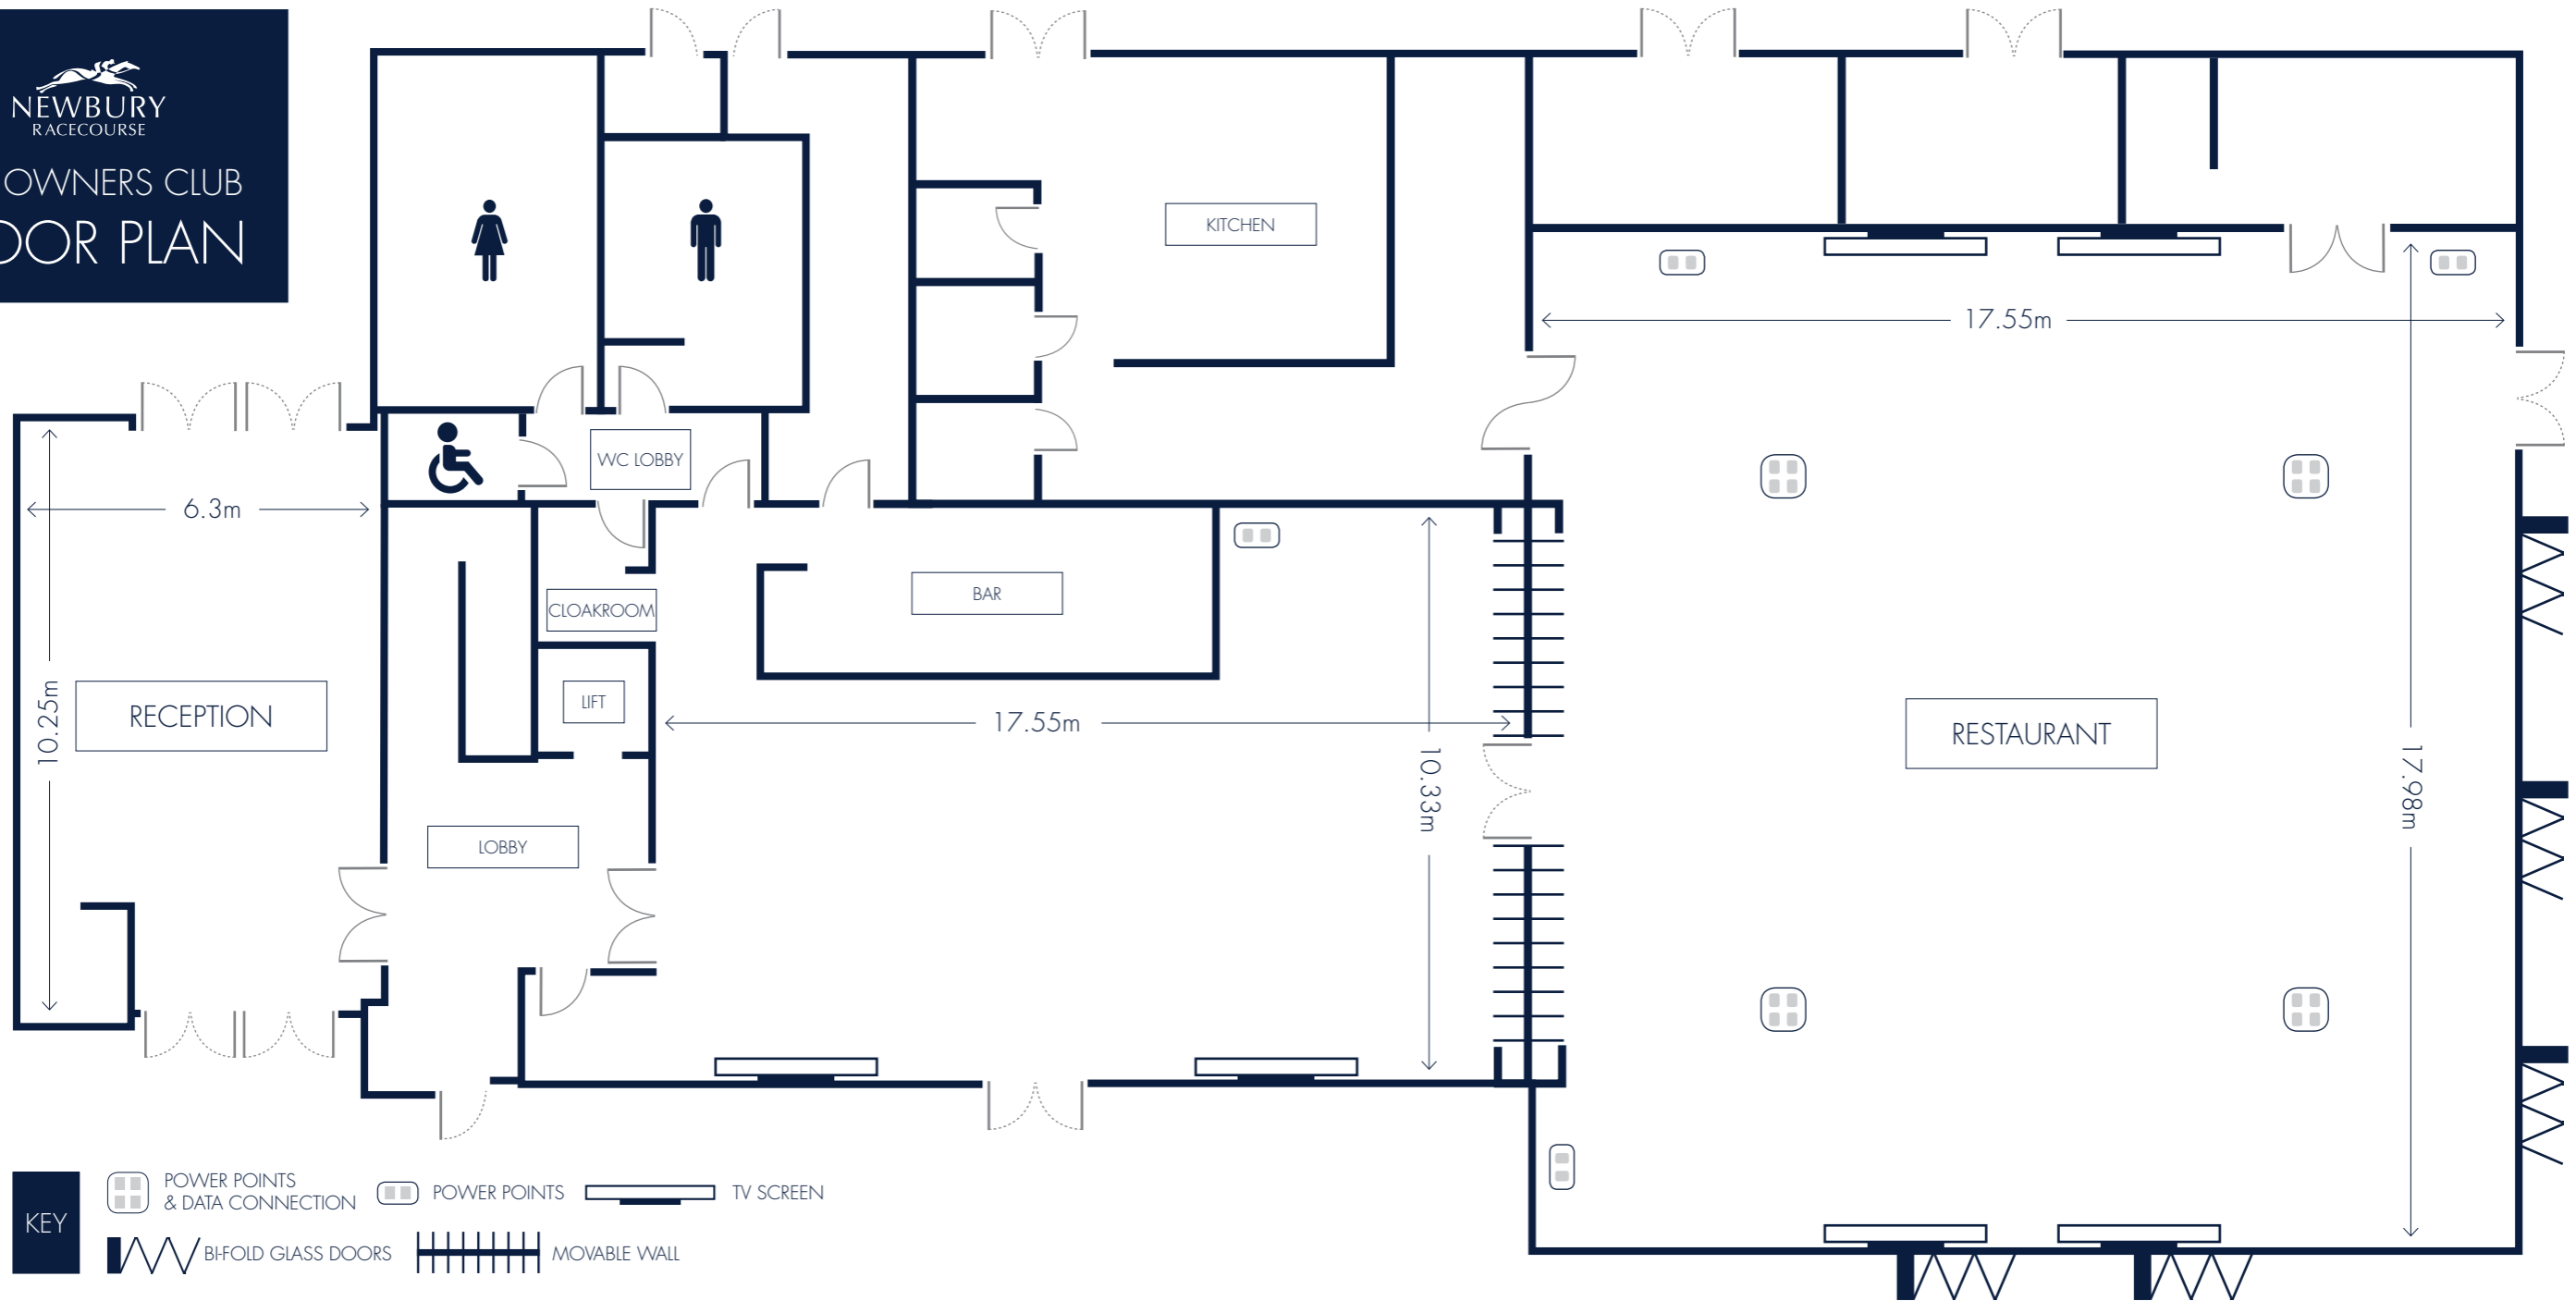

# THE OWNERS CLUB FLOOR PLAN

- KEY**
- POWER POINTS & DATA CONNECTION
  - POWER POINTS
  - TV SCREEN
  - BIFOLD GLASS DOORS
  - MOVABLE WALL