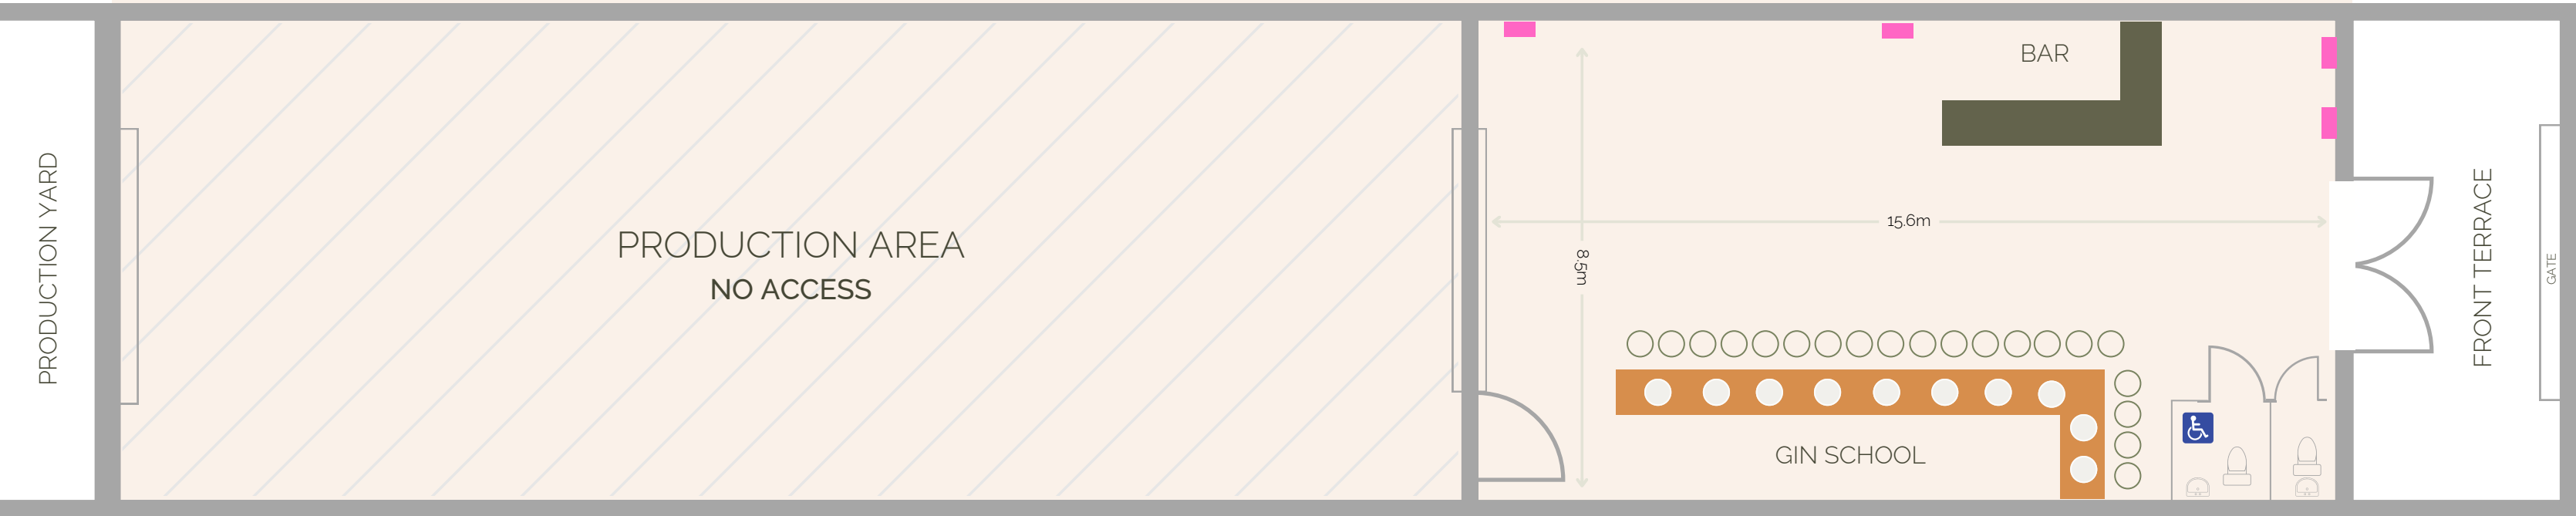

KEY

-  Railway arch
-  Mini copper still
-  Bar stool (not fixed)
-  Power source

ACTON MEWS