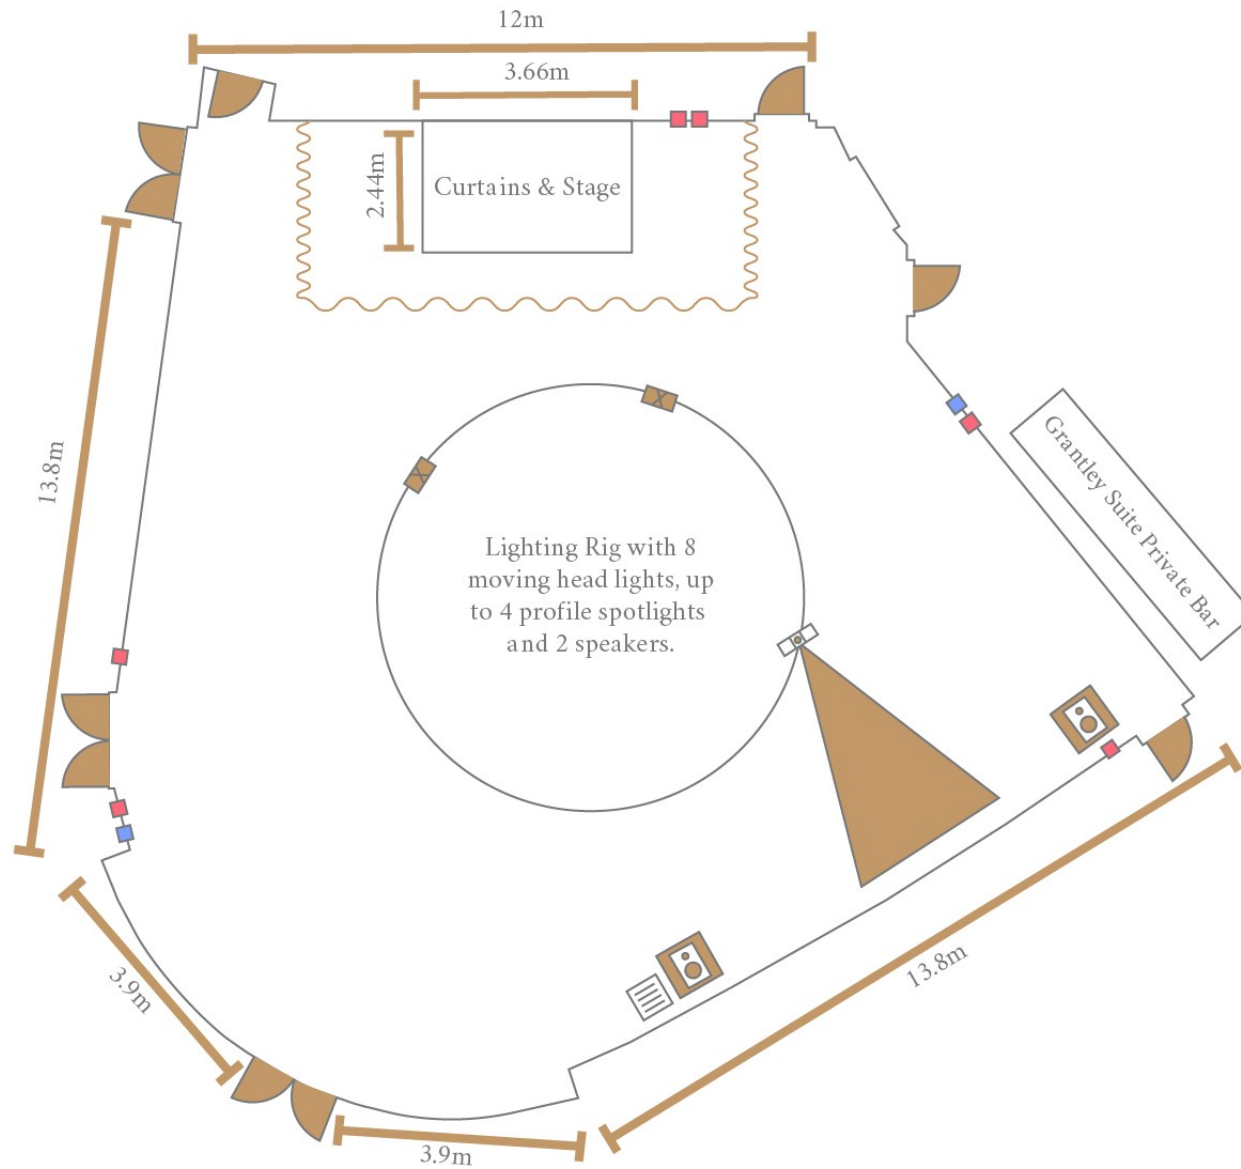

GRANTLEY HALL

	Suspended projector & 140" drop down projection screen
	Speaker
	Speaker
	AV Control Desk
	Double Plug Socket
	TV Repeater Point
	Curtains and Stage