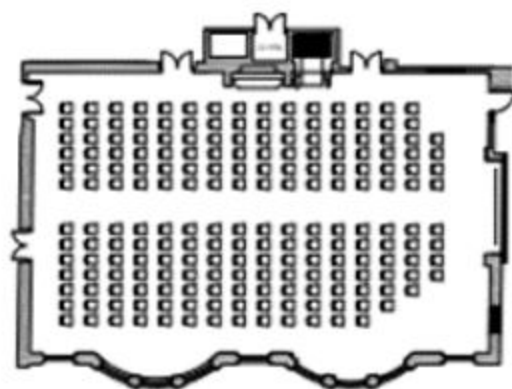

CLASSROOM MEETING  
ROOMS x2 - 88

BASED ON 4 FT 2" TRESTLE  
TABLES / 1200mm X 750mm

CLASSROOM MEETING  
ROOMS x1 - 90

CABARET MEETING  
ROOM X2 - 108

BASED ON 5 FT BANQUETTE  
TABLES / Ø1520mm

CABARET MEETING  
ROOM X1 - 120

THEATRE MEETING  
ROOM X2 - 166

BASED ON 4 FT 2" TRESTLE  
TABLES / 1200mm X 750mm

THEATRE MEETING  
ROOM X1 - 200

BANQUETTE  
ROOM X2 - 140

BASED ON 6 FT BANQUETTE  
TABLES / Ø1830mm

BANQUETTE  
ROOM X1 - 200

CONFERENCE MEETING  
ROOM X2 - 76

BASED ON 4 FT 2" TRESTLE  
TABLES / 1200mm X 750mm

HORSE SHOE MEETING  
ROOM X2 - 56

BASED ON 4 FT 2" TRESTLE  
TABLES / 1200mm X 750mm

BREAKFAST OVERFLOW  
ROOM X 1/2 - 88

BASED ON 4FT AND 5 FT BANQUETTE TABLES / Ø1220mm & Ø 1520mm  
+ 4FT 2" TRESTLE TABLES 1200mm X 750mm

BREAKFAST OVERFLOW  
ROOM X1 - 160