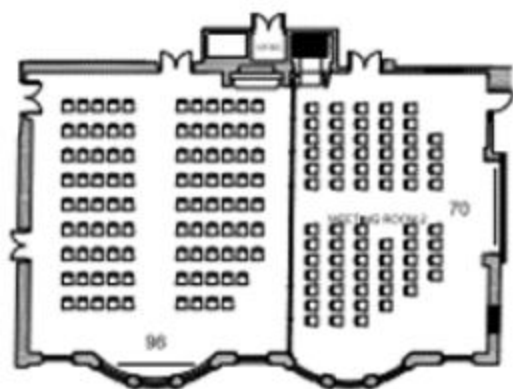

CLASSROOM MEETING  
ROOMS x2 - 88

BASED ON 4 FT 2" TRESTLE  
TABLES / 1200mm X 750mm

CLASSROOM MEETING  
ROOMS x1 - 90

CABARET MEETING  
ROOM X2 - 108

BASED ON 5 FT BANQUETTE  
TABLES / Ø1520mm

CABARET MEETING  
ROOM X1 - 120

THEATRE MEETING  
ROOM X2 - 166

BASED ON 4 FT 2" TRESTLE  
TABLES / 1200mm X 750mm

THEATRE MEETING  
ROOM X1 - 200

BANQUETTE  
ROOM X2 - 140

BASED ON 6 FT BANQUETTE  
TABLES / Ø1830mm

BANQUETTE  
ROOM X1 - 200

CONFERENCE MEETING  
ROOM X2 - 76

BASED ON 4 FT 2" TRESTLE  
TABLES / 1200mm X 750mm

HORSE SHOE MEETING  
ROOM X2 - 56

BASED ON 4 FT 2" TRESTLE  
TABLES / 1200mm X 750mm

BREAKFAST OVERFLOW  
ROOM X 1/2 - 88

BASED ON 4FT AND 5 FT BANQUETTE TABLES / Ø1220mm & Ø 1520mm  
+ 4FT 2" TRESTLE TABLES 1200mm X 750mm

BREAKFAST OVERFLOW  
ROOM X1 - 160