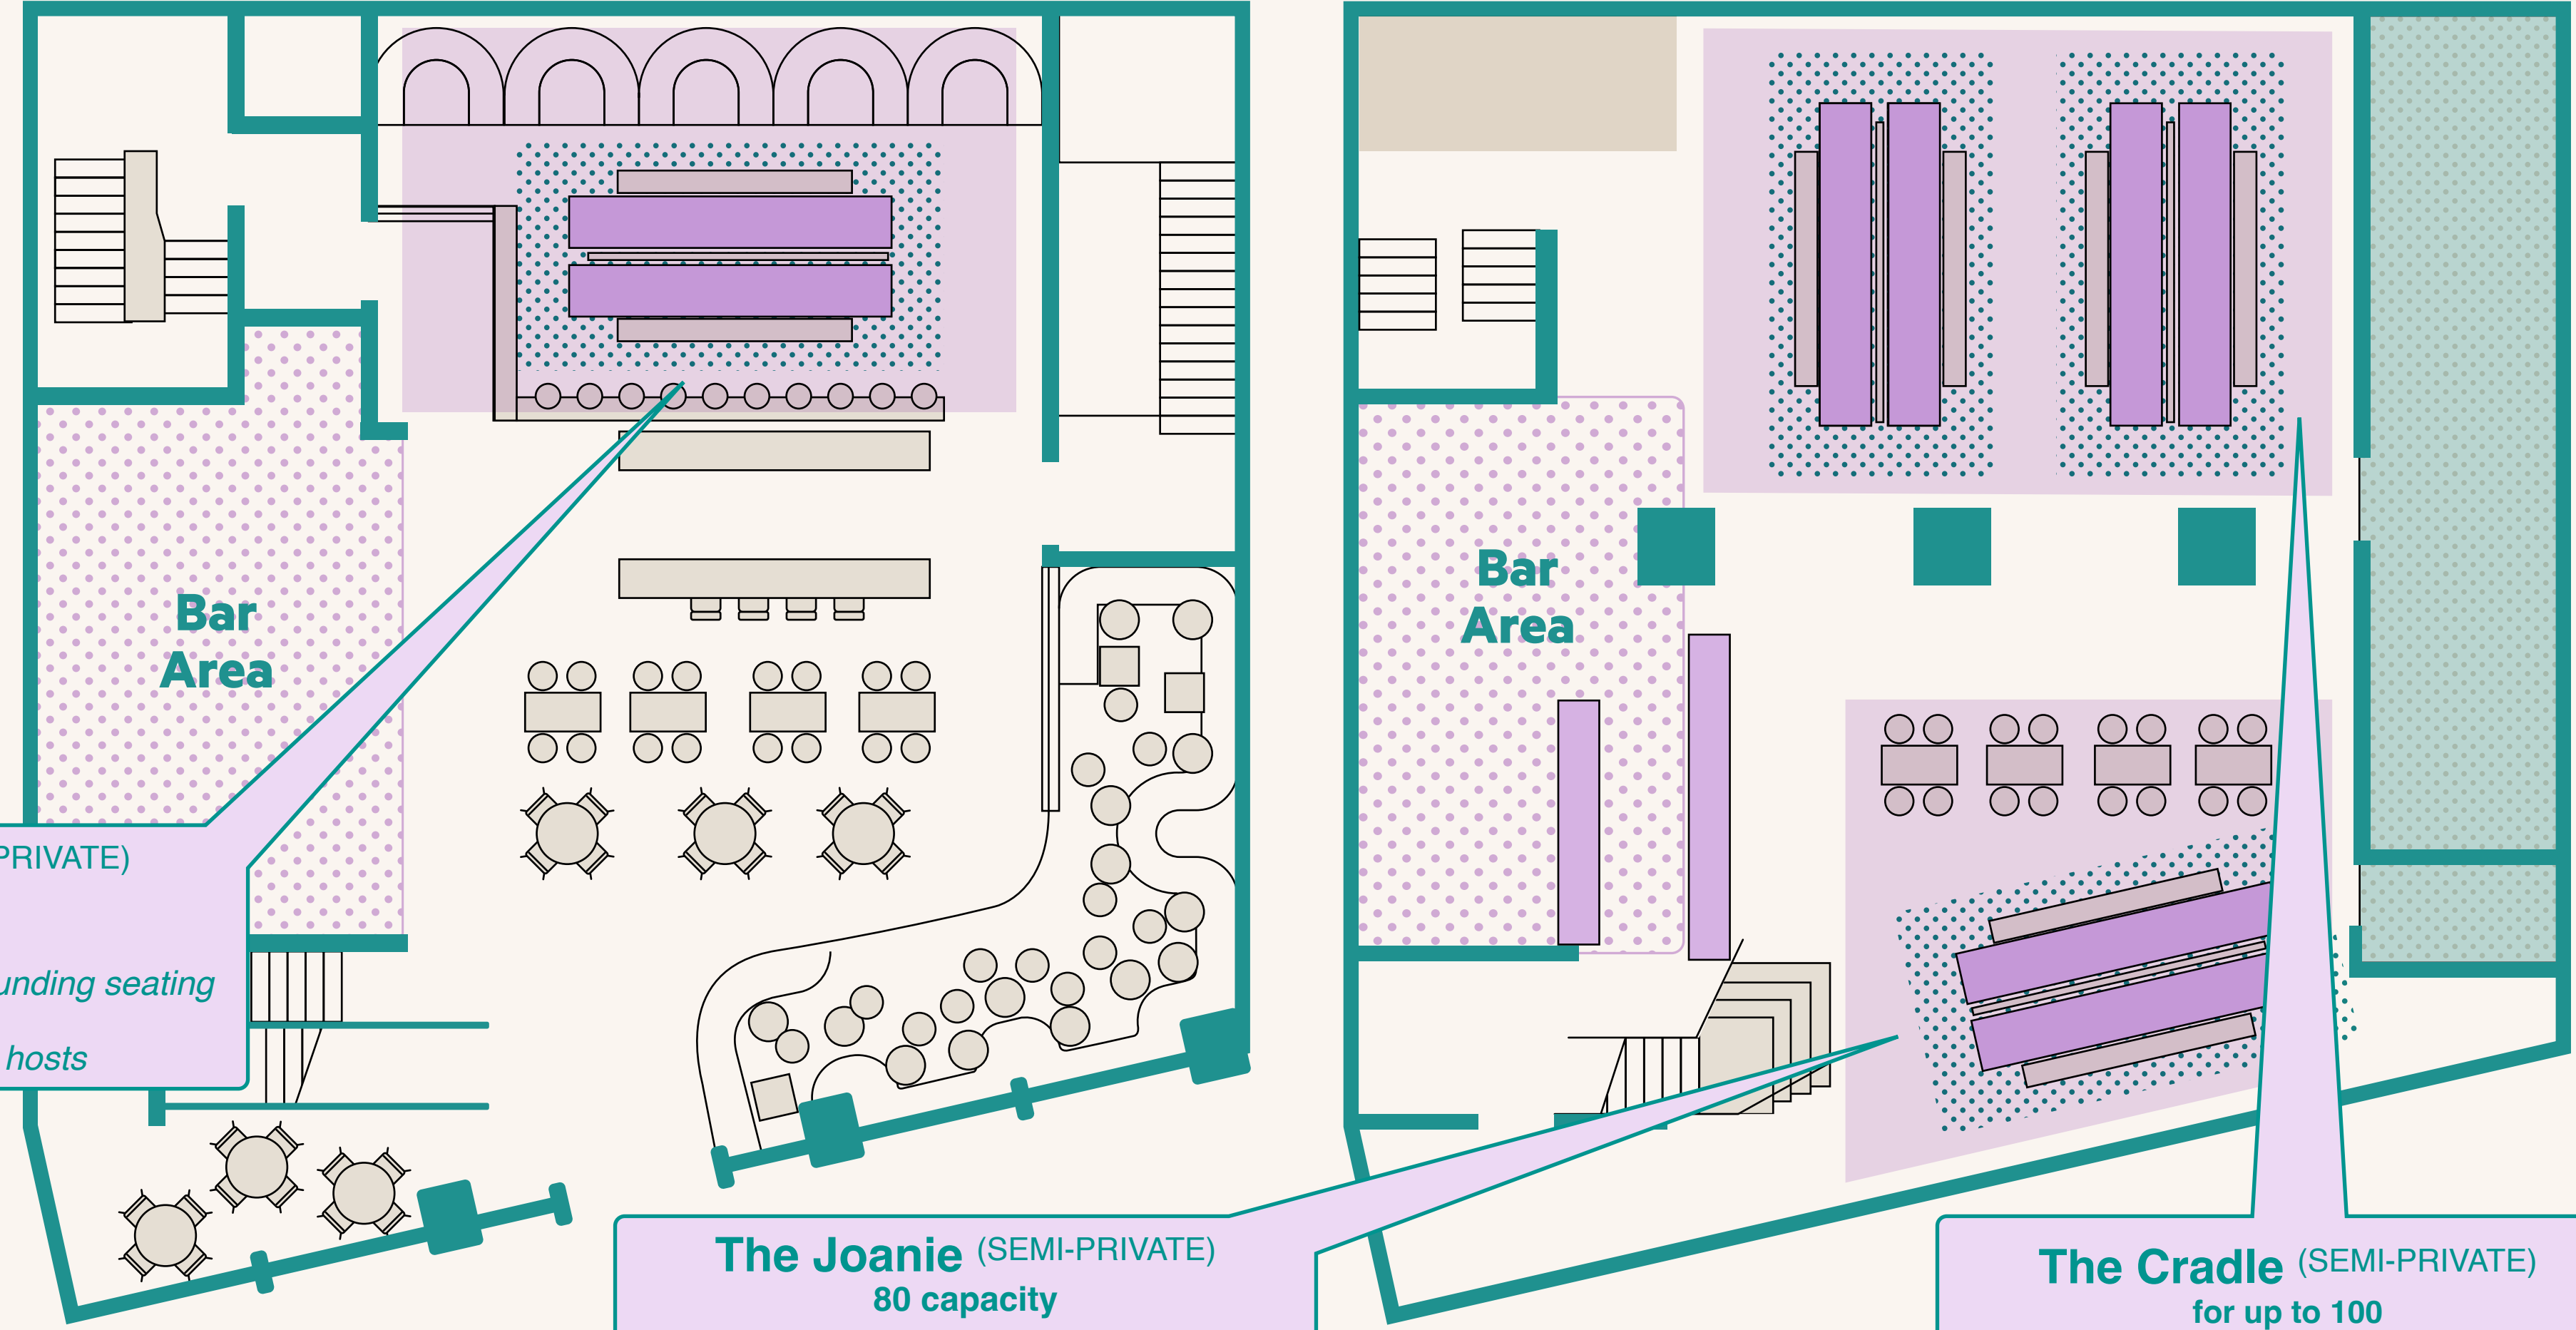

• **Caitlin / HeliosX**

Play. Side by slide.

The Venue

- **Iconic Venue in the Heart of Shoreditch**
- **8 Shuffle Tables With Seating Set Over Two Floors**
- **Delicious New Menu of Sourdough Pizzas, Sharing Platters and to-Die-for Desserts**
- **Excellent Service From Dedicated Shuffle Hosts**
- **DJs for Larger Groups**

Venue Hire

Ground Floor

Basement

Exclusive venue hire up to 330

Half Venue Hire up to 150,
Exclusive use of Lower Ground Floor

Little Ray (SEMI-PRIVATE)
65 capacity

- 2 shuffle tables with surrounding seating area
- Dedicated shuffle hosts

The Joanie (SEMI-PRIVATE)
80 capacity

- 2 shuffle tables with surrounding seating area
- Dedicated shuffle hosts

The Cradle (SEMI-PRIVATE)
for up to 100

- 4 shuffle tables with surrounding seating area
- Dedicated shuffle hosts

The Cradle ***Up to 100 Guests***

Semi-private shuffle area
4 shuffle tables with surrounding seating area
Dedicated shuffle hosts

Little Ray ***65 Guest Capacity***

Semi-private shuffle area
2 shuffle tables with surrounding seating area
Dedicated shuffle hosts