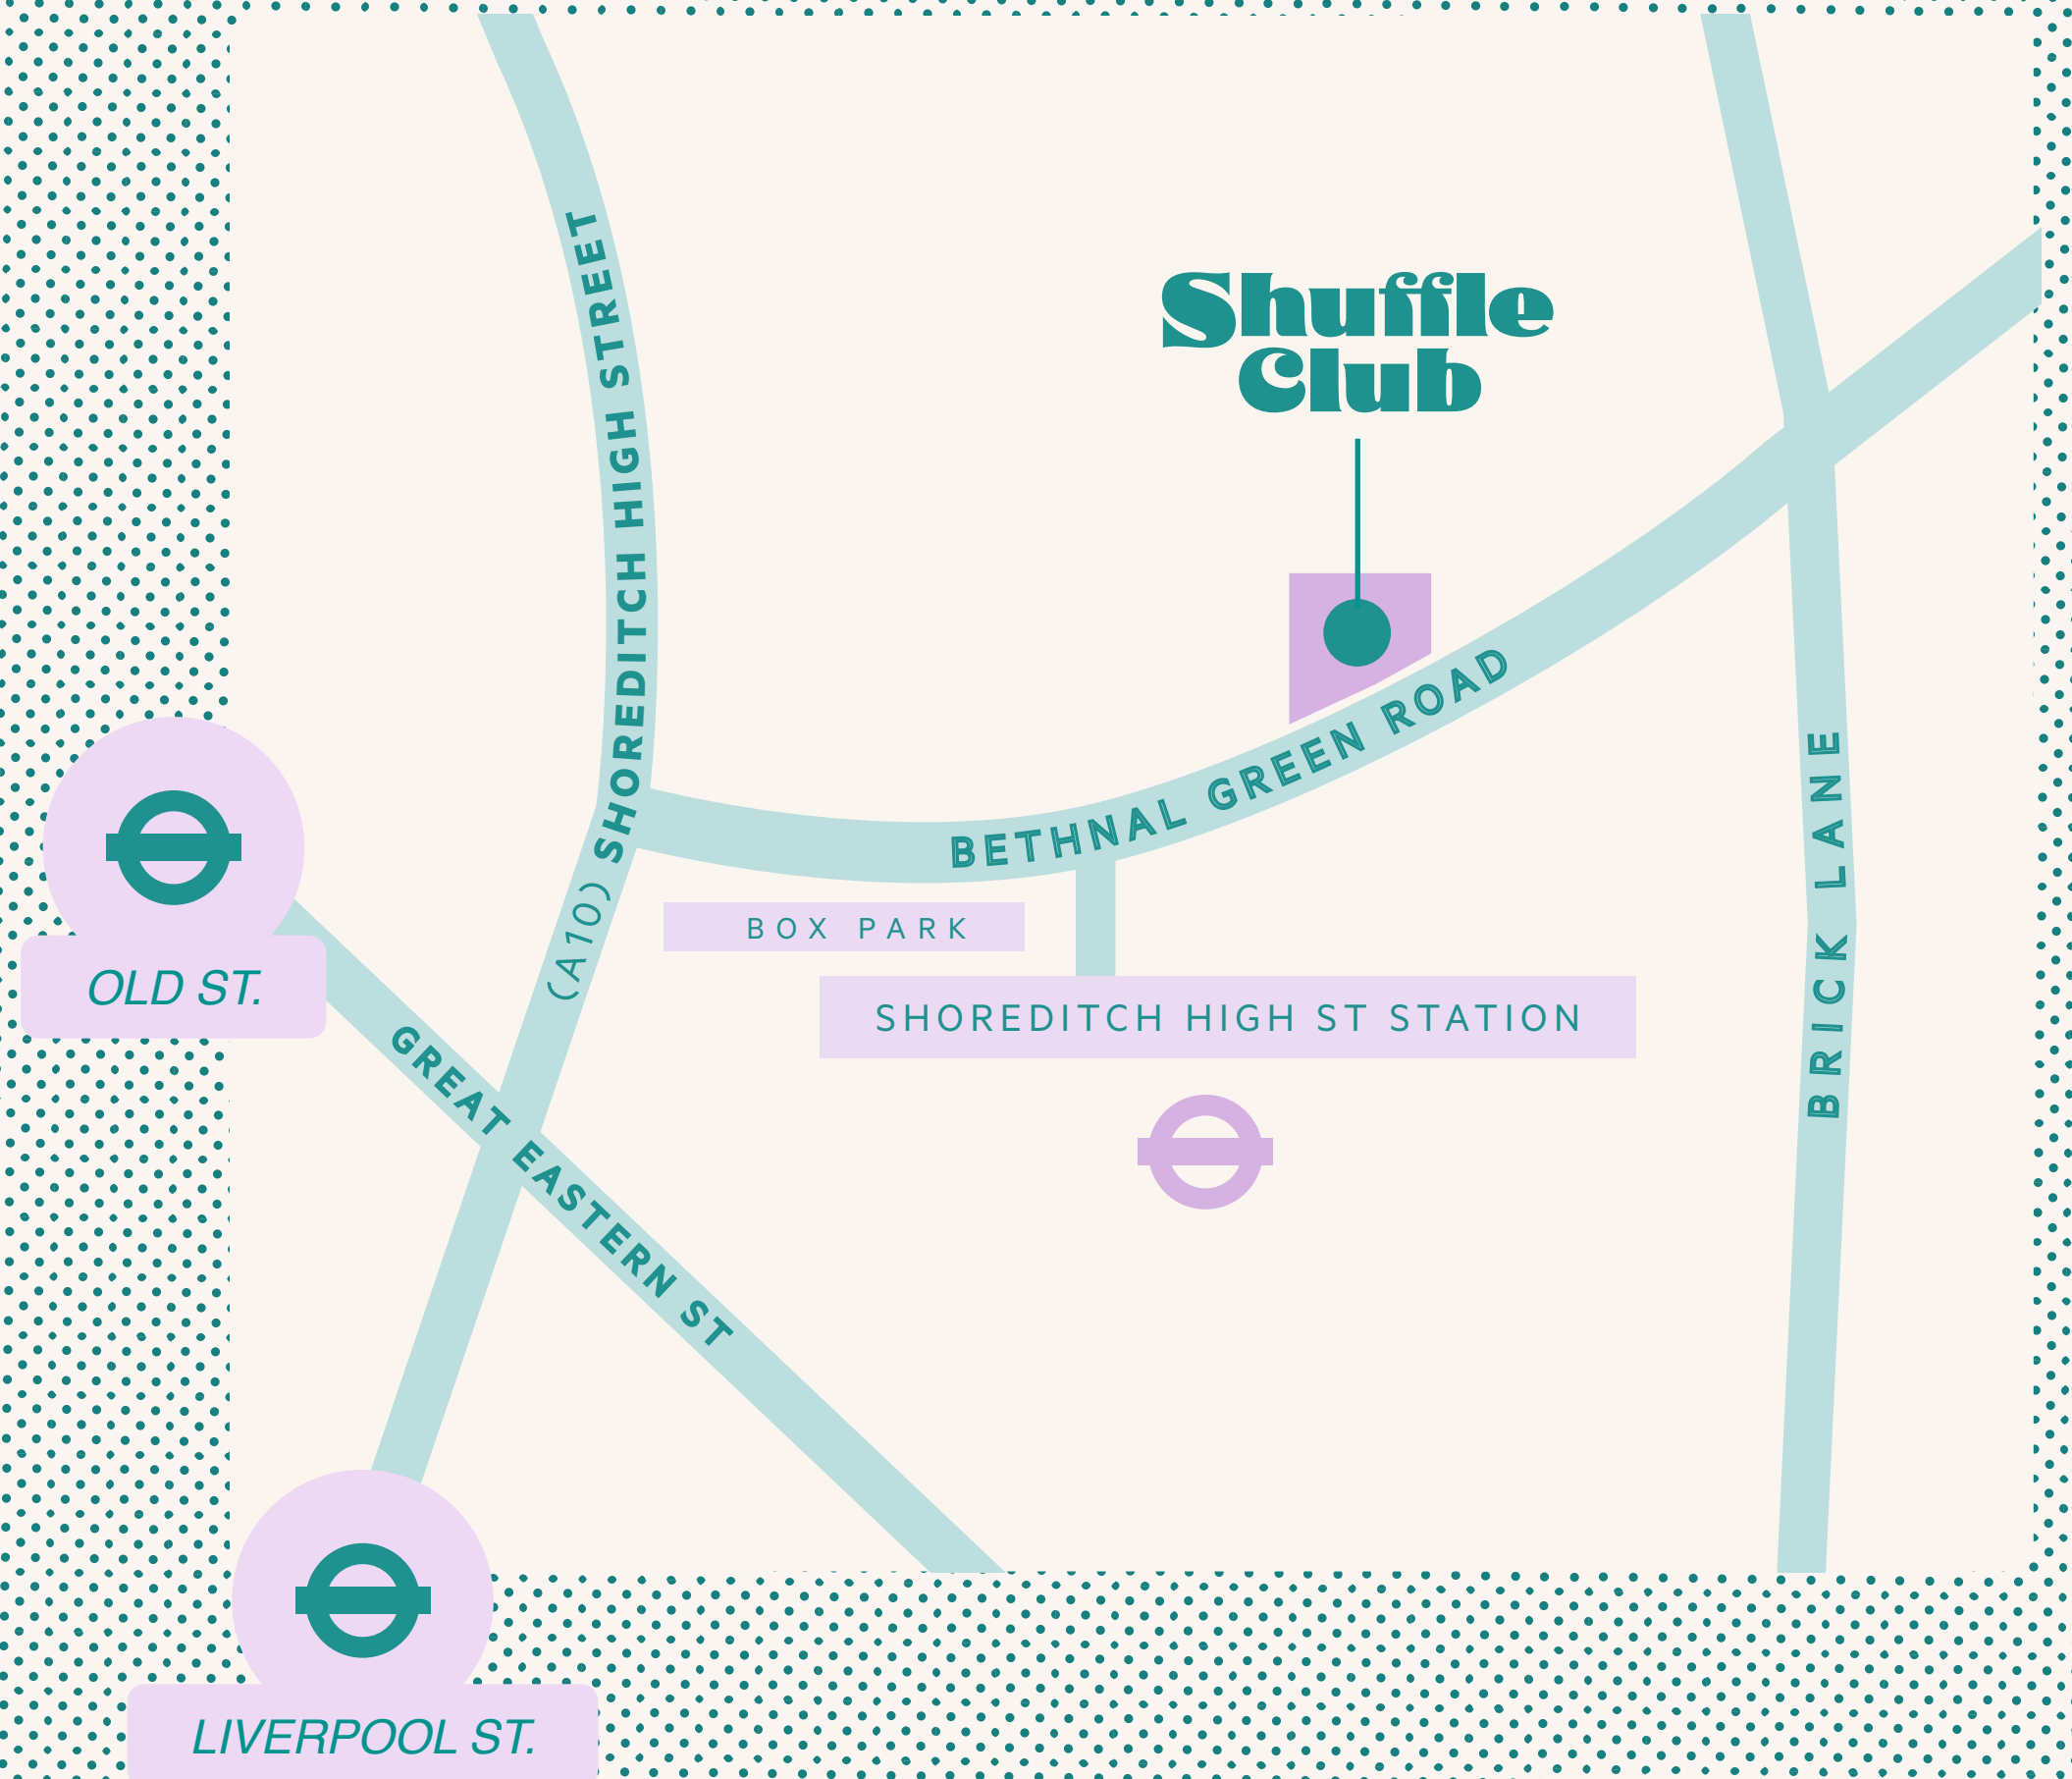

• **Caitlin / HeliosX**

Play. Side by slide.

The Venue

- **Iconic Venue in the Heart of Shoreditch**
- **8 Shuffle Tables With Seating Set Over Two Floors**
- **Delicious New Menu of Sourdough Pizzas, Sharing Platters and to-Die-for Desserts**
- **Excellent Service From Dedicated Shuffle Hosts**
- **DJs for Larger Groups**