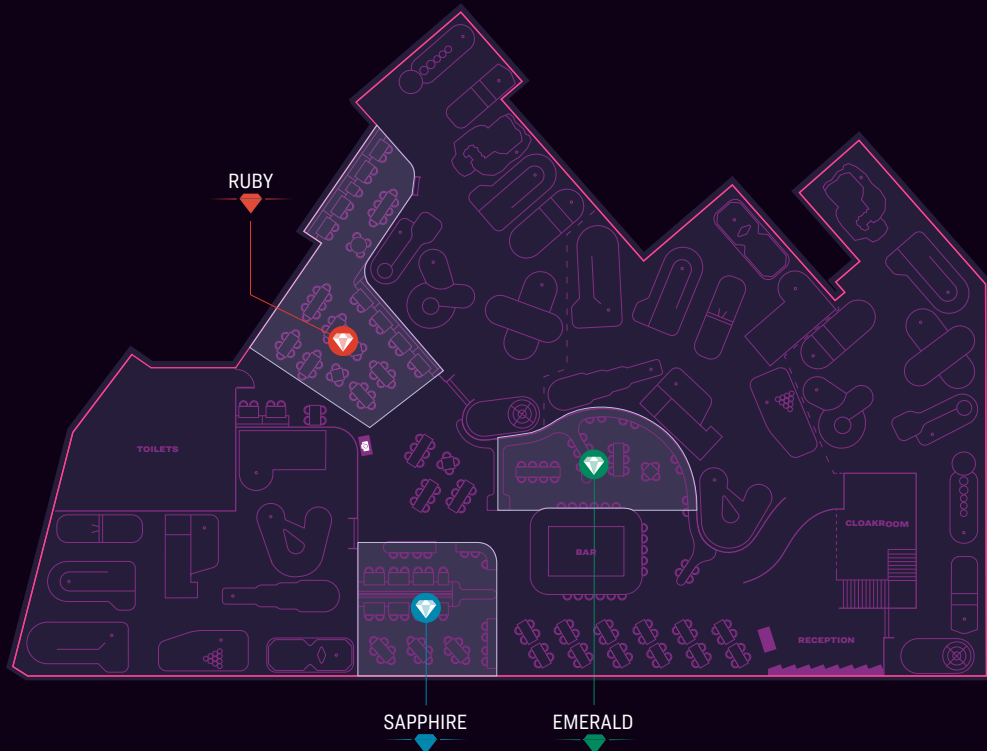

# PUTTSHACK *WHITE CITY*

***Our open-space West London venue.***

Located in the Westfield Shopping centre, Puttshack White city is available to hire exclusively.

Our venue boasts four cutting-edge minigolf courses, open plan restaurant and a stunning 360-degree bar, ideal for any large-scale celebration or event.

# HALF VENUE *HIRE*

*Available for semi private hire.*

Comprising of both our Emerald and Ruby areas, this space is right in the middle of the action! It allows private access to our bar and restaurant and when it's your time to tee off, you can step directly onto the course from the comfort of your own area.

# WHITE CITY FLOORPLAN