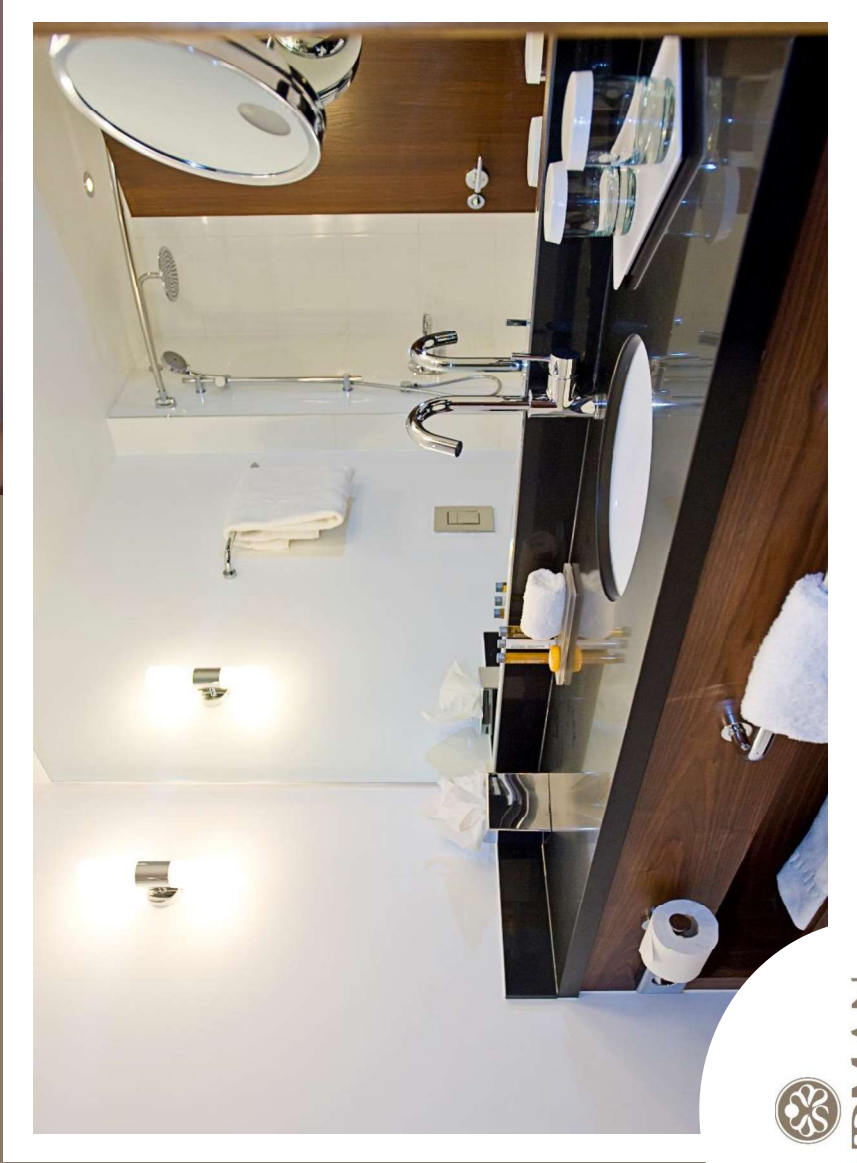

**SANDMAN
SIGNATURE**
LONDON GATWICK
HOTEL

SANDMAN
SIGNATURE
LONDON GATWICK
HOTEL

SANDMAN SIGNATURE

LONDON GATWICK
HOTEL

- 151 guest rooms
- Fridge and microwave in every room
- Exclusive parking packages available
- 30 minutes from central London by train
- 3 miles from London Gatwick Airport
- On-site car and coach parking
 - Complimentary WIFI
- Fitness facilities and swimming pool
- Shark Club Gastro Bar & Grill
- Dedicated meetings and events space