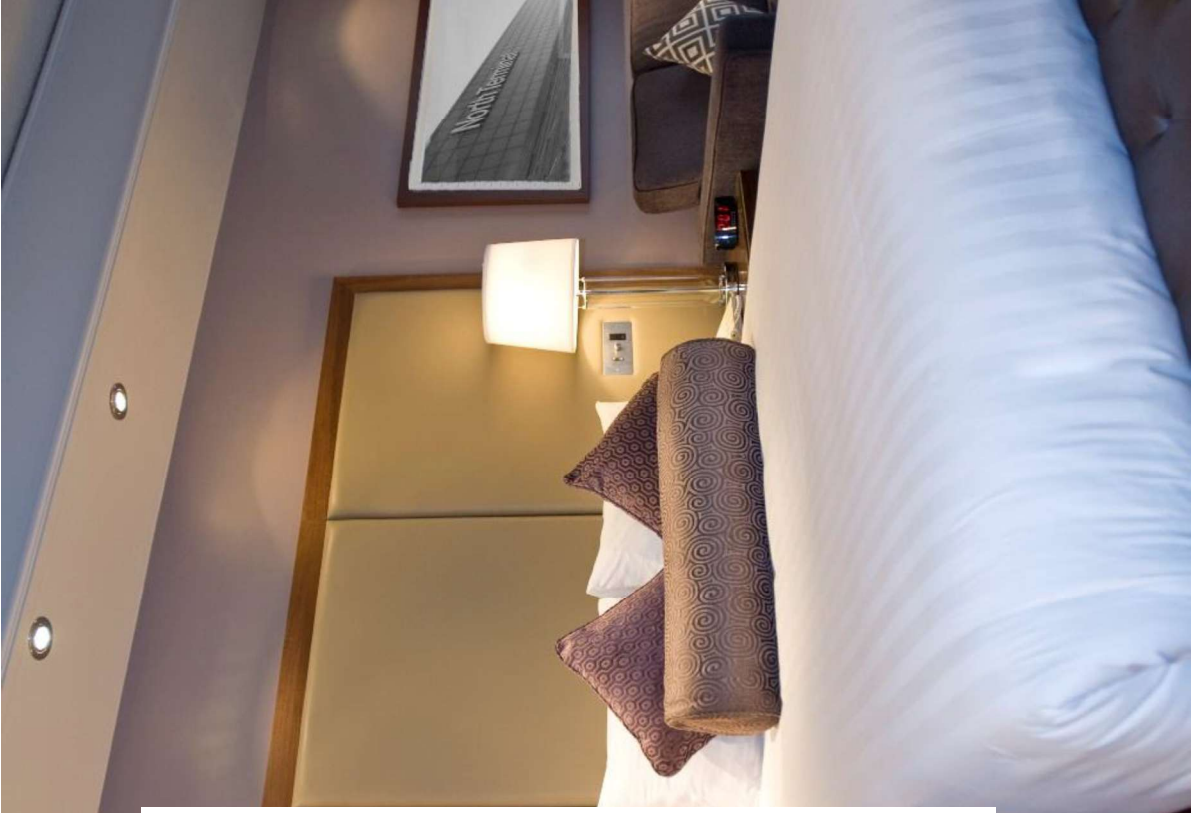

**SANDMAN
SIGNATURE**
LONDON GATWICK
HOTEL

SANDMAN
SIGNATURE
LONDON GATWICK
HOTEL

SANDMAN SIGNATURE

LONDON GATWICK
HOTEL

- 151 guest rooms
- Fridge and microwave in every room
- Exclusive parking packages available
- 30 minutes from central London by train
- 3 miles from London Gatwick Airport
- On-site car and coach parking
 - Complimentary WIFI
- Fitness facilities and swimming pool
- Shark Club Gastro Bar & Grill
- Dedicated meetings and events space