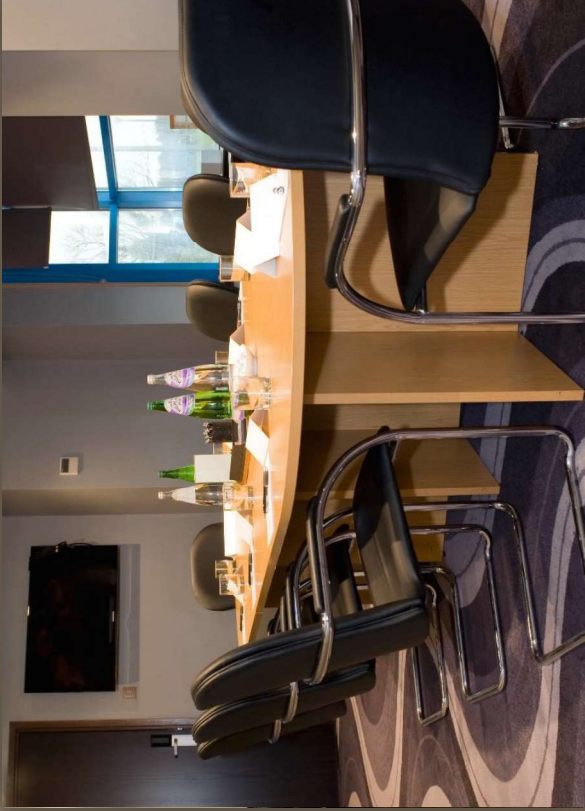

**SANDMAN
SIGNATURE**
LONDON GATWICK
HOTEL

SANDMAN
SIGNATURE
LONDON GATWICK
HOTEL

SANDMAN SIGNATURE

LONDON GATWICK
HOTEL

- 151 guest rooms
- Fridge and microwave in every room
- Exclusive parking packages available
- 30 minutes from central London by train
- 3 miles from London Gatwick Airport
- On-site car and coach parking
 - Complimentary WIFI
- Fitness facilities and swimming pool
- Shark Club Gastro Bar & Grill
- Dedicated meetings and events space