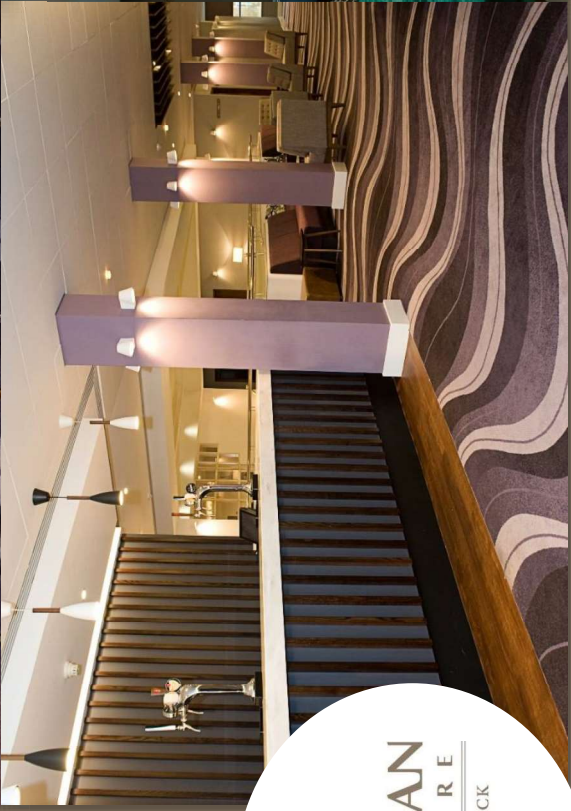

**SANDMAN
SIGNATURE**
LONDON GATWICK
HOTEL

SANDMAN
SIGNATURE
LONDON GATWICK
HOTEL

SANDMAN SIGNATURE

LONDON GATWICK
HOTEL

- 151 guest rooms
- Fridge and microwave in every room
- Exclusive parking packages available
- 30 minutes from central London by train
- 3 miles from London Gatwick Airport
- On-site car and coach parking
 - Complimentary WIFI
- Fitness facilities and swimming pool
- Shark Club Gastro Bar & Grill
- Dedicated meetings and events space