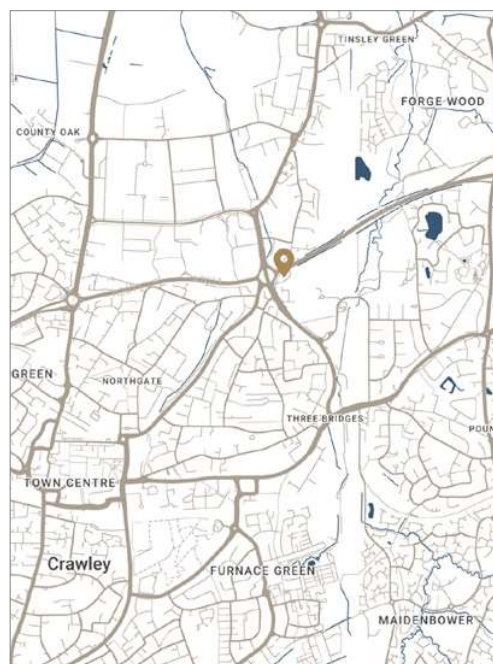

SANDMAN SIGNATURE LONDON GATWICK HOTEL

Located close to London Gatwick Airport lies Sandman Signature London Gatwick Hotel. Only 30 minutes from Central London on the Gatwick Express train, close to vibrant Brighton and a leisurely hours' drive to the beautiful South Downs. Our hotel offers best-in-class guest rooms, high-end amenities & much more.

🚆 Train Station

- 0.7 Three Bridges
- 1.3 Crawley
- 2.1 Gatwick Airport

🚗 Motorways

- 1.1 M23 JCT 10
- 2.7 M23 JCT 9
- 2.9 M23 JCT 11
- 10 M25 JCT 7

✈️ Airports

- 2.1 London Gatwick
- 26.8 London Heathrow
- 27.6 London City