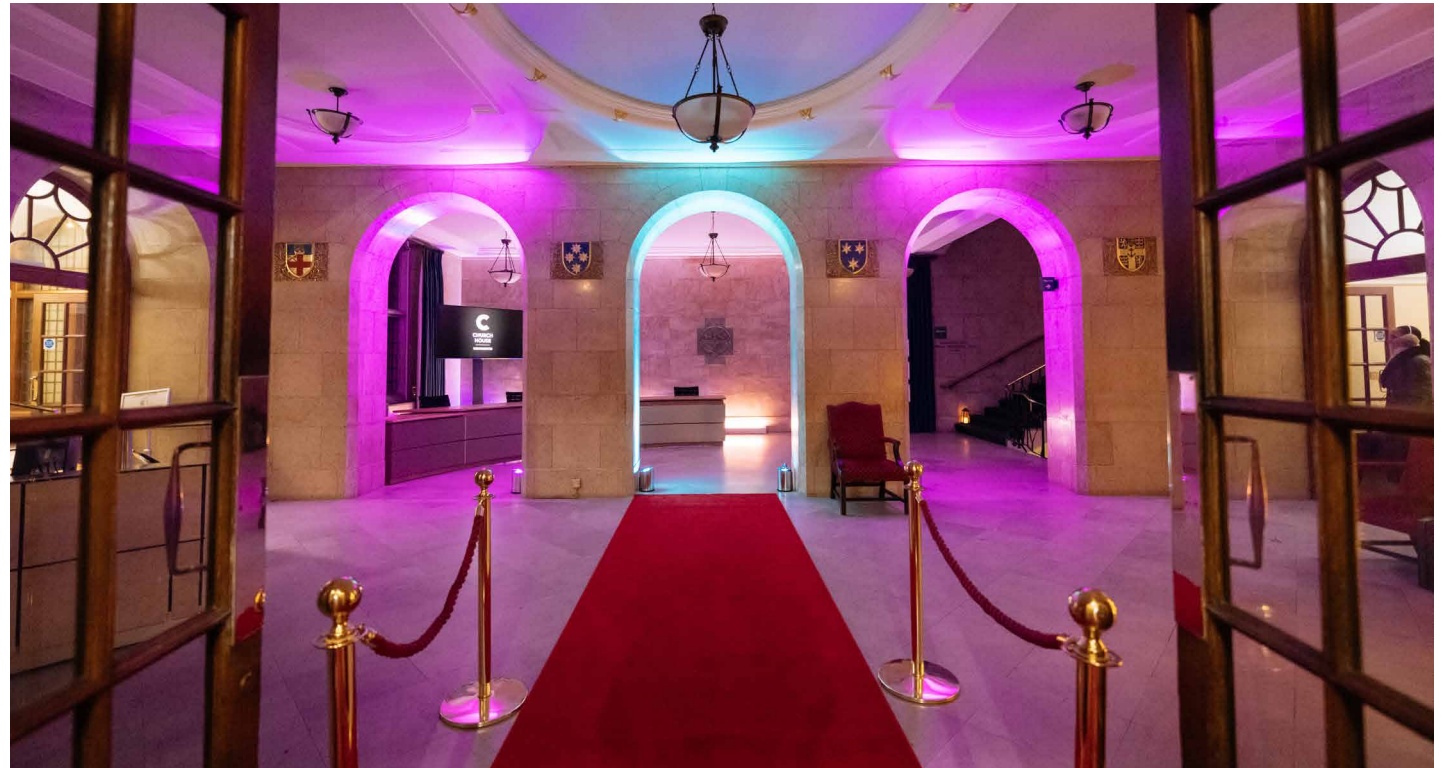

A CHRISTMAS TO REMEMBER AT CHURCH HOUSE, WESTMINSTER

Nestled in the heart of London, our historic venue provides the perfect setting for festive celebrations.

Our packages have been created with your needs in mind, with the aim of providing your guests with a truly memorable experience.

Upon arrival your guests will be served a festive drink in the warm and inviting atmosphere of our venue. Allow your guests to be amazed by the entertainment on offer, courtesy of our partners Blank Canvas, while they delight in a delicious; festive menu that mixes traditional flavours with a modern twist - provided by premier caterers – Searcys.