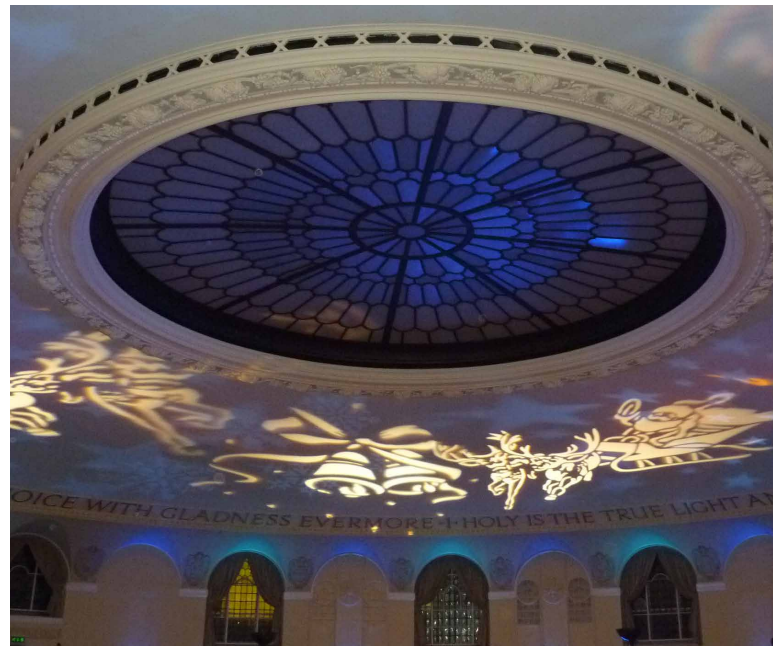

A CHRISTMAS TO REMEMBER AT CHURCH HOUSE, WESTMINSTER

Nestled in the heart of London, our historic venue provides the perfect setting for festive celebrations.

Our packages have been created with your needs in mind, with the aim of providing your guests with a truly memorable experience.

Upon arrival your guests will be served a festive drink in the warm and inviting atmosphere of our venue. Allow your guests to be amazed by the entertainment on offer, courtesy of our partners Blank Canvas, while they delight in a delicious; festive menu that mixes traditional flavours with a modern twist - provided by premier caterers – Searcys.