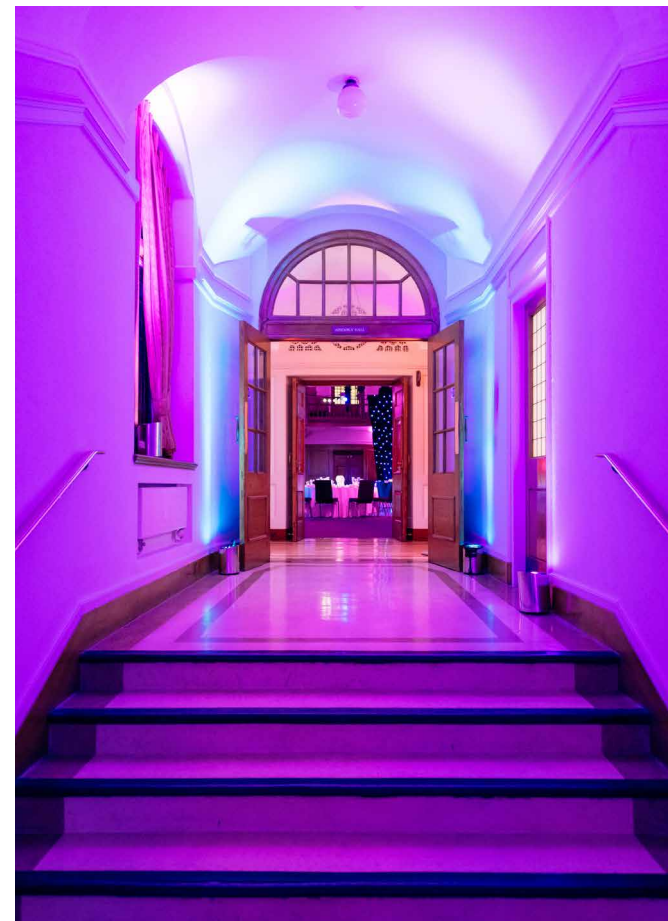

A SPACE TO INSPIRE

ROOMS

Choose from our selection of flexible event spaces that can be arranged in any format you require. Each space comes complete with the latest technology, expertly managed by our in-house Events & Audio-Visual Team who have over 30 years of experience in creating unforgettable events.

Enjoy our spaces for dinners that can accommodate up to 350 guests, or standing receptions for up to 550 guests.