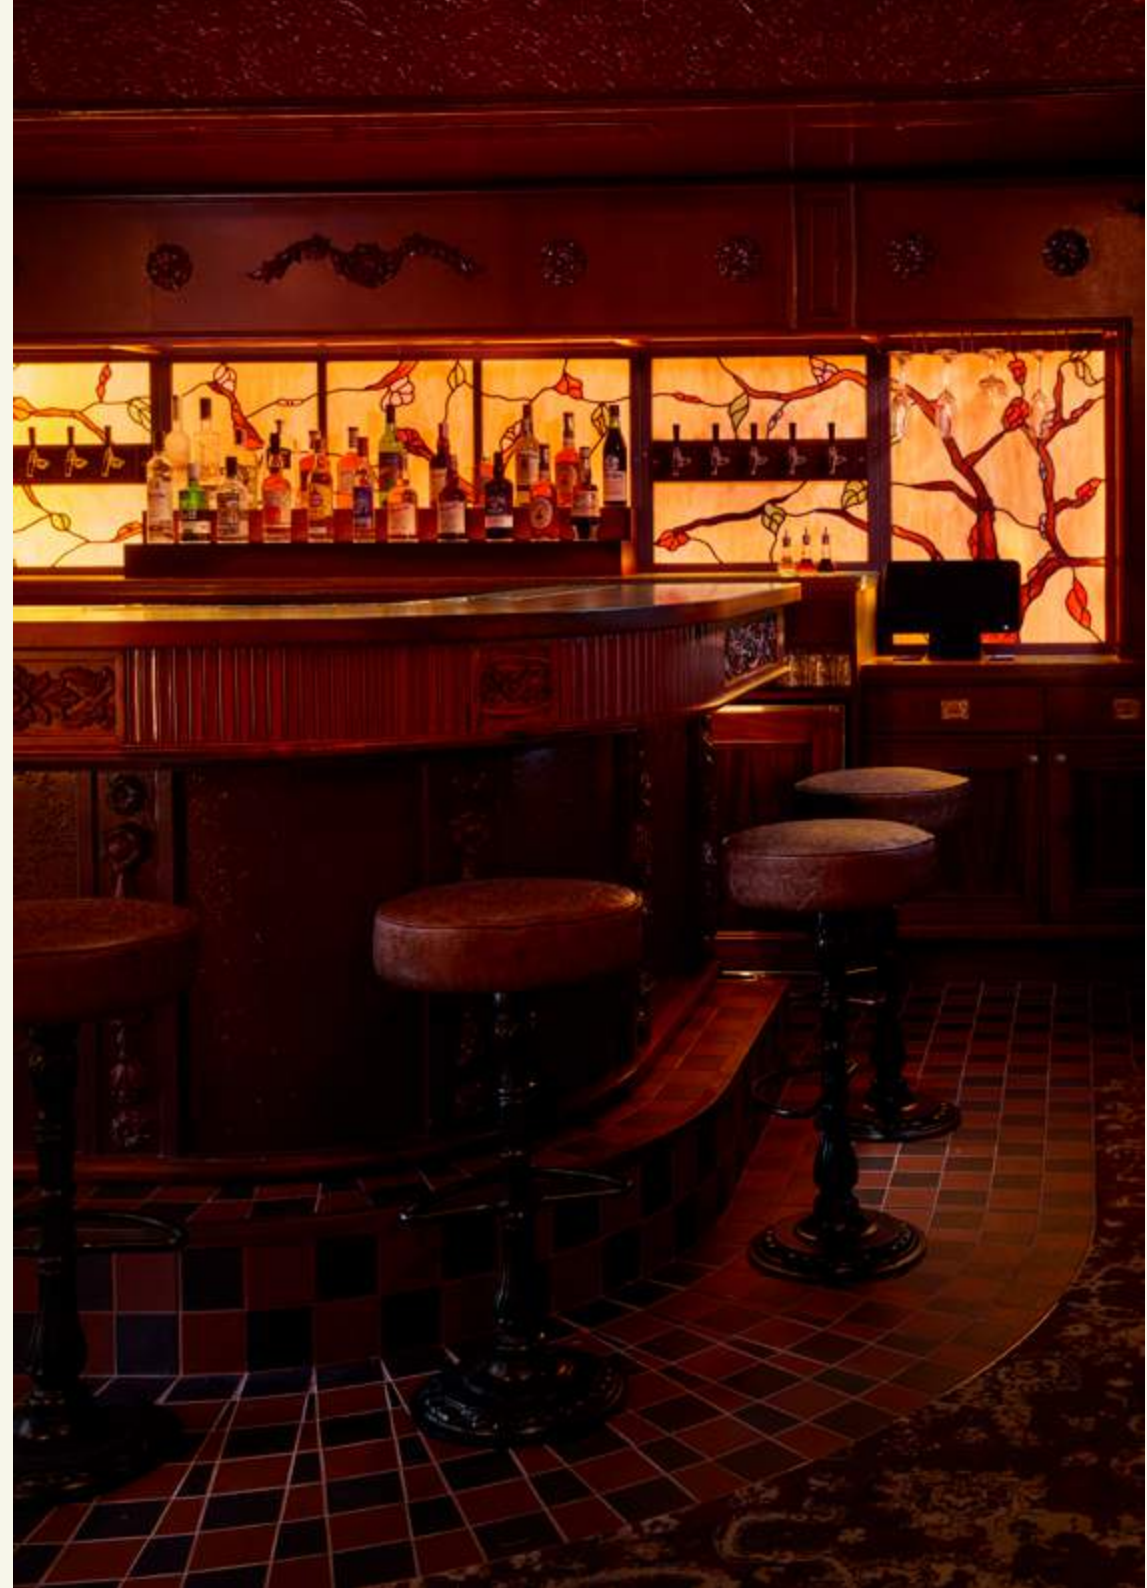

THE CADOGAN ARMS

Located in the heart of Chelsea's bustling King's Road, the newly restored Cadogan Arms opened in 2021, with an ambitious renovation that pays homage to the public houses' two centuries spent serving the local community.

With capacity for up to 50 guests, The Cadogan Arms' private events space, The Rose Room, is equipped with a private horseshoe bar backed by a custom designed stained-glass wall, and two large meat ageing fridges which give extra tenderness and flavour to carefully sourced British beef.

VENUE FEATURES

WiFi Available | Music Options Available |
Hidden Art TVs With Sky Sports & Apple TV | Private Bar

The Cadogan Arms is our sibling venue.
Contact us for event enquiries.