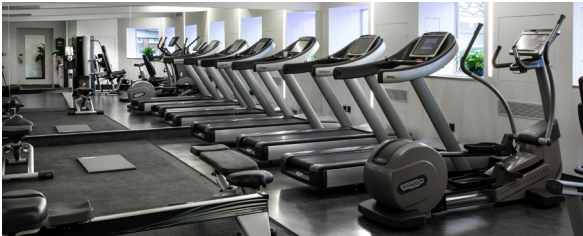

THE FINEST RESTAURANTS AND BARS

PARK LOUNGE BAR

Whether it be an indulgent dinner, leisurely lunch, traditional afternoon tea or simply a fresh ground coffee and croissant in comfort - we offer ambience, atmosphere and cleverly-composed menus in our exceptional range of restaurants and bars.

Our modern gym features state-of-the-art equipment and is exclusively available to our hotel guests. Hyde Park, one of the capital's largest and most beautiful Royal Parks is on our doorstep, offering the perfect place to enjoy outdoor exercise or a scenic stroll. Alternatively, hire one of our bicycles to explore London's famous scenery; from green spaces to iconic landmarks.