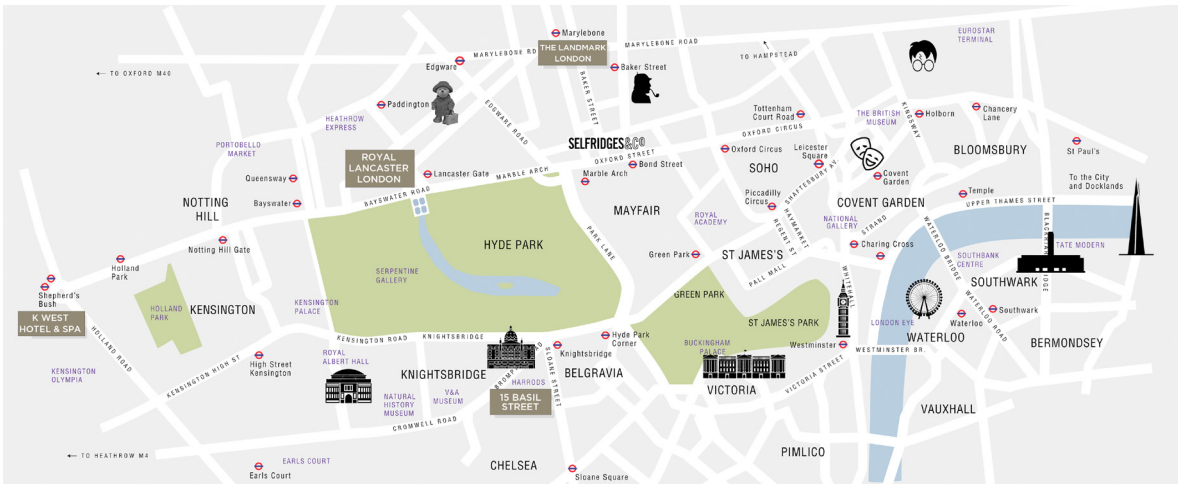

THE PERFECT LOCATION

The hotel is conveniently located just 5 minutes walk from Paddington station with access to the brand-new Elizabeth Line and the Heathrow Express (15 minutes to Heathrow Airport). The Central Line is accessible from Lancaster Gate tube station which is adjacent to the hotel.