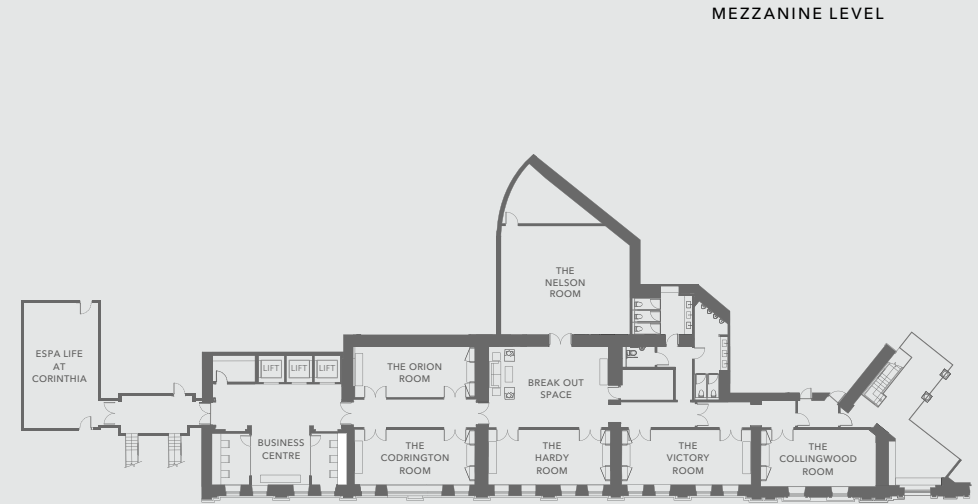

STAY CONNECTED

 @CORINTHIALONDON

 @CORINTHIALONDON

 @CORINTHIAHOTELLONDON

ROOM NAME	AREA M ²	AREA FT ²								
THE BALLROOM	263	2,830.9	250	138	180	58	66	72	350	120
THE COURTROOM	140	1,506.9	120	66	90	58	42	48	170	66
THE PRE-FUNCTION AREA	87	936.5	0	0	0	0	0	0	100	0
THE NELSON ROOM	80	861.1	60	48	40	24	24	30	70	36
THE VICTORY ROOM	39	419.8	36	0	0	20	0	0	0	0
THE CODRINGTON ROOM	36	387.5	30	12	22	20	15	0	30	16
THE HARDY ROOM	36	387.5	30	12	22	20	15	0	30	16
THE COLLINGWOOD ROOM	35	376.7	30	0	0	20	0	0	0	0
THE ORION ROOM	39	419.7	30	12	22	18	15	0	30	16
THE NORTHALL PRIVATE DINING ROOM	40.5	436.3	NA	NA	18	18	NA	NA	NA	NA

YOUR EVENT SET-UP	
	Theatre
	Classroom
	Banquet
	Boardroom
	U Shape
	Hollow Square
	Reception
	Cabaret