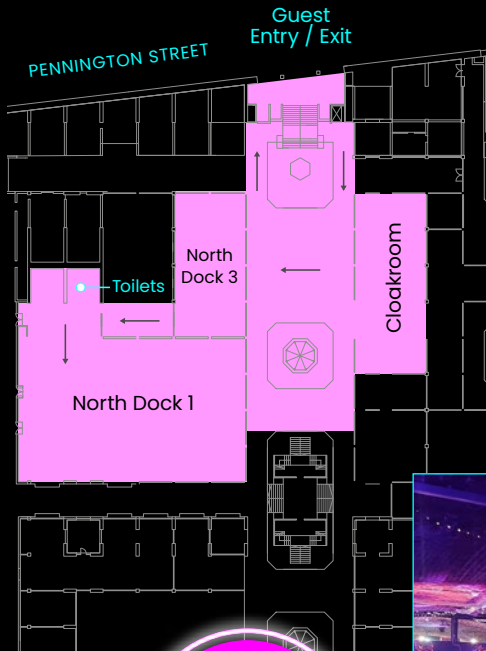

MASTERCARD

• EXCLUSIVE PARTIES •

NORTH DOCK

With exposed brickwork and low, vaulted ceilings, the architecture of the North Dock is the perfect backdrop for your Christmas party. This amazing space is un-themed and for standing only parties. You can work with the space to create your own bespoke event or add elements of our FUTURUM theming.

GUEST JOURNEY

- Guests enter via the Pennington Street west entrance.
- North Dock 3 offers a stunning space for a drinks reception.
- Dinner is served in North Dock 1 with space for dancing.

"Thank you very much, our team had a great night. It was a super event and all went seamlessly."