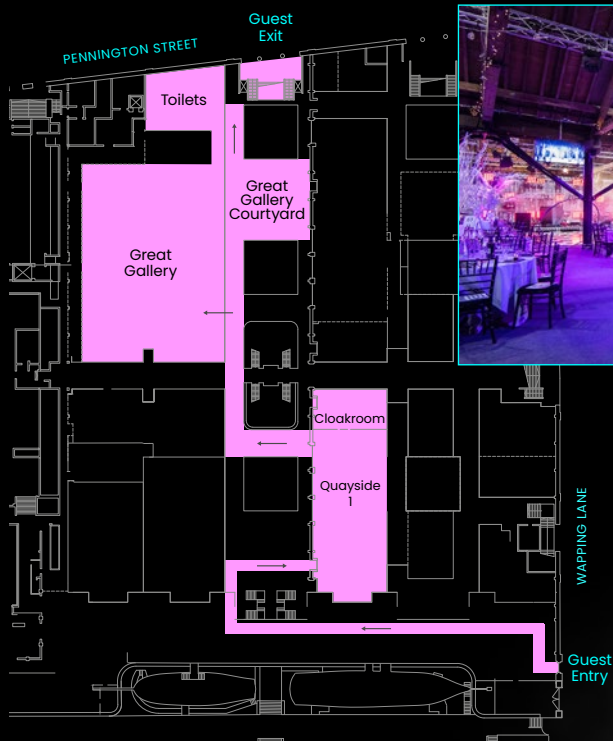

• EXCLUSIVE PARTIES •

GREAT GALLERY

Great Gallery is our flagship event space, boasting one of the largest party spots in London. This impressive area promises a fantastic Christmas party travelling through two different event spaces via our open walkways. Accentuated with Grade I listed beams and a host of potential event options, it really is one of a kind. Enjoy mouth-watering menus, a vast range of delicious beverages and amazing entertainment throughout the evening. With your own private entrance and two dedicated bars, you will truly have the exclusive party experience. FUTURUM will add a spectacular touch to an already impressive and historic backdrop.

GUEST JOURNEY

- Enter via the Wapping Lane entrance into the Quayside Courtyard.
- Quayside 1 offers a stunning space for a drinks reception.
- Dinner is served in the Great Gallery with space for dancing.

CAPACITY

Standing: 1500

Seated: 920

• EXCLUSIVE PARTIES •

EAST MALL

Take your guests on a journey through the East Mall with its beautiful exposed brickwork and wooden beams, our brand new FUTURUM theme will truly pop! Indulge in delicious welcome bubbles as you enter our strange new world before being guided to the main event! With our thrilling live band and entertainment line-up, you will enjoy an intimate party experience offering everything you need for a memorable Christmas celebration.

GUEST JOURNEY

- Guests enter via the Pennington Street east entrance.
- East Mall 1 offers a stunning space for a drinks reception.
- Dinner is served in the Little Gallery with space for dancing.

"It was the best Christmas party we've ever had!"