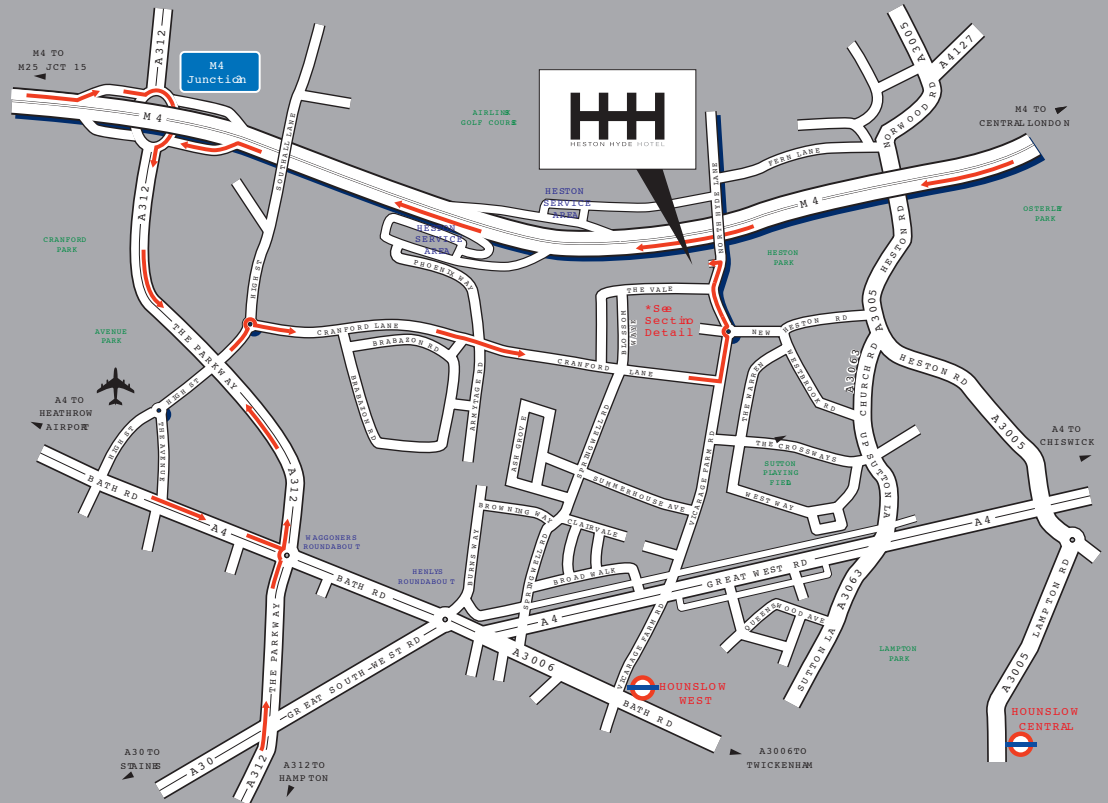

LIFESTYLE™

Preferred

HOTELS & RESORTS

HESTON HYDE HOTEL

Location

Heston Hyde Hotel is located in the borough of Hounslow and is in close proximity to Heathrow Airport, Brentford, Stockley Park and Chiswick. Just off the M4 motorway it offers superb links to Central London or towards Slough, Windsor and Reading. The hotel is ideally located for sports fans attending Wembley, Twickenham, or Royal Ascot. Please note that on Twickenham Match days the hotel can provide a shuttle service to the stadium. This is charged at £5.00 per person and can be booked on check in.

Heathrow Airport

Distance from the hotel 4miles / 7km, approximate drive time 10min Minimum charge by:
Train £3.00, Taxi £15.00

London City Airport

Distance from the hotel 24miles / 39km, approximate drive time 55min Minimum charge by:
Train £4.00, Taxi £40.00

Gatwick Airport

Distance from the hotel 46miles / 74km, approximate drive time 50min Minimum charge by:
Train £30.00, Taxi £79.00

LIFESTYLE™

Preferred

HOTELS & RESORTS

HESTON HYDE HOTEL

@hestonhydehotel

@HestonHydeHotel