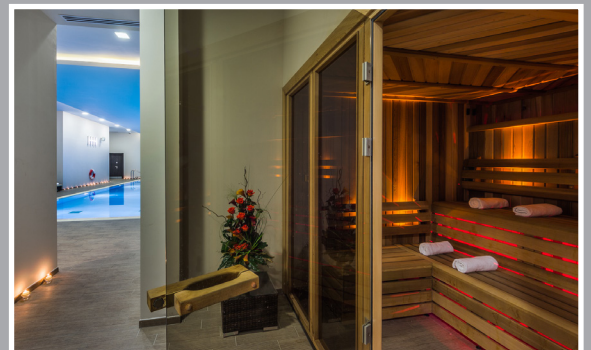

For bookings and further enquiries please contact our sales team on:

Tel: +44 (0)20 8572 1818 Email: info@hestonhydehotel.com

LIFESTYLE™

Preferred

HOTELS & RESORTS

HESTON HYDE HOTEL

Leisure Facilities

Recreational amenities include a state of the art gymnasium and indoor heated swimming pool with Sauna and Steam room. Opening soon is an urban spa with treatment rooms offering massage and treatments to relax one's body and soul.