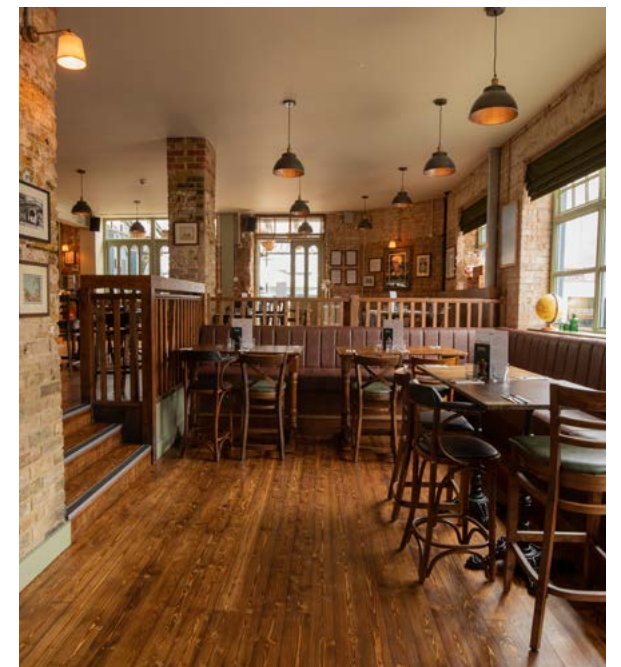

THE Prince

Events

Set over three floors, The Prince can comfortably accommodate 800 people. The layout and design of the venue is deliberately versatile, meaning we are able to curate the perfect space for your event's specifications.

Looking to get out of the office to host a meeting? Our top floor is quiet and secluded, with plenty of light. Need somewhere beautiful and tranquil for an exhibition? Our floral garden with its retractable roof fits the bill perfectly.

Organising the whole company party and need somewhere you can blow the doors off? We have 3 bars to choose from, each staffed by our expert and attentive team who are used to facilitating the good times. The Prince is a truly adaptable event space, and we relish the opportunity to bring our clients vision to life.