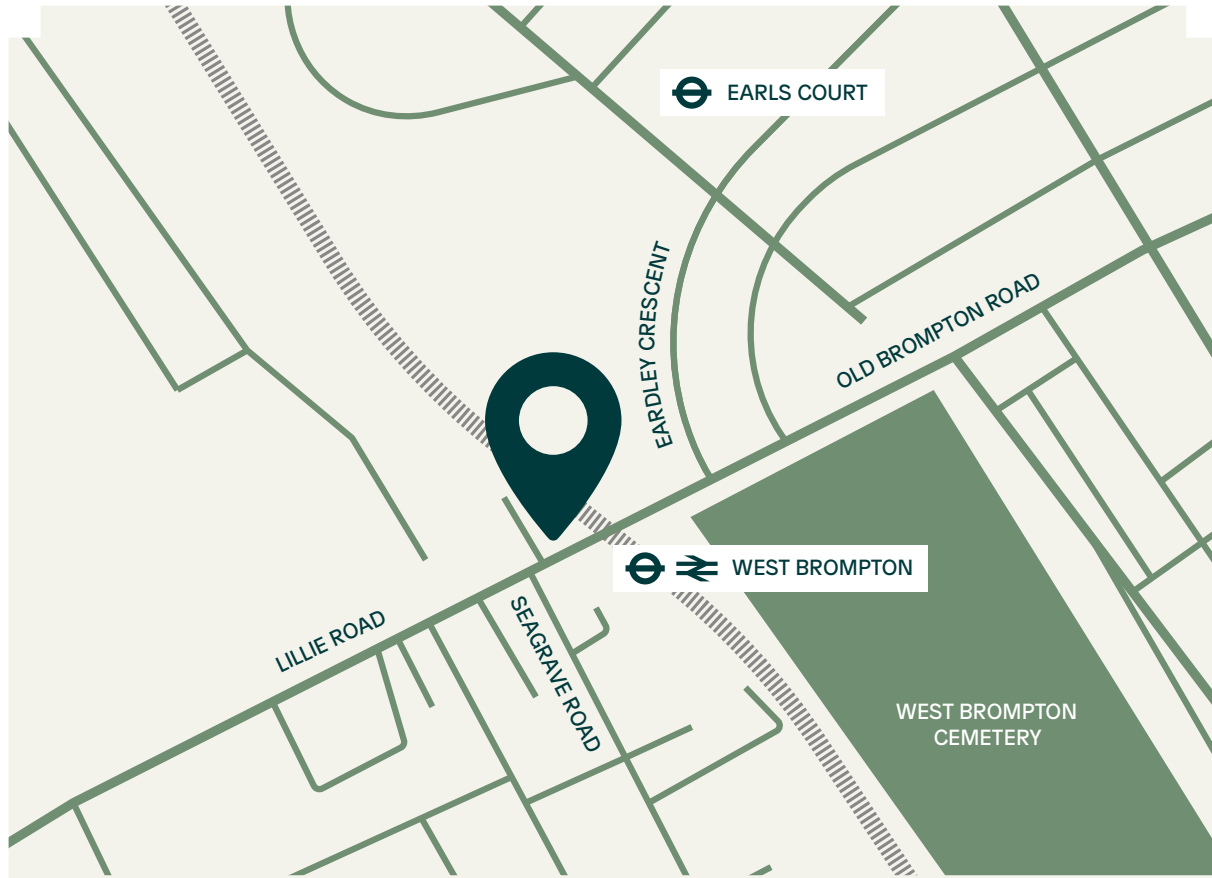

**THE
Prince
KITCHEN**

CRUST BROS.
pizza

le **BAB**

Getting Here

14 Lillie Road, London, SW6 1TT

We're a moment's walk from West Brompton train/tube station.
Turn left and we're 10 seconds down the road.

THE Prince