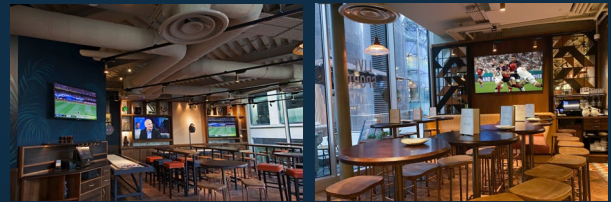

Located near Bishopsgate on Old Broad Street, Broadleaf is the best destination for a unique sports viewing experience.

Whether it's a private event, team lunch or drinks party, our event spaces and package options will be sure to wow your guests.

ADDRESS

Next to Tower 42, 25 Old Broad Street, London, EC2N

TUBE & TRAIN STATIONS

Liverpool Street Station / Moorgate Station
/ Aldgate Station

PARKING

Vallie parking
1 Fore St Ave, Barbican, London, EC2Y 5EJ

CONTACT

0203 883 7801
broadleaflondon.com

ETMGROUP.CO.UK/CHRISTMAS

SPACE			AREA INFO
Full venue	250	100	Stand-alone sound system
The Lounge	120	40	Private bar, stand-alone sound system
The Hub	50	18	n/a
The Bench	40	20	n/a