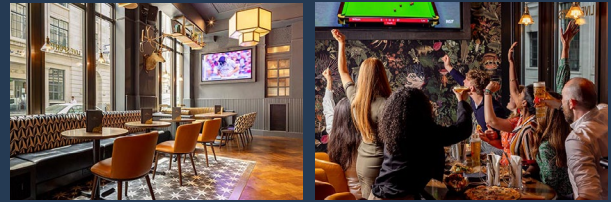

Based in the heart of Bank, Goldwood is a unique destination for unrivalled sports viewing.

With a variety of stunning spaces and adaptable packages, our venue provides the perfect backdrop for your event. Whether you're planning a private sports viewing or a team lunch with your colleagues, we have something to suit every occasion.