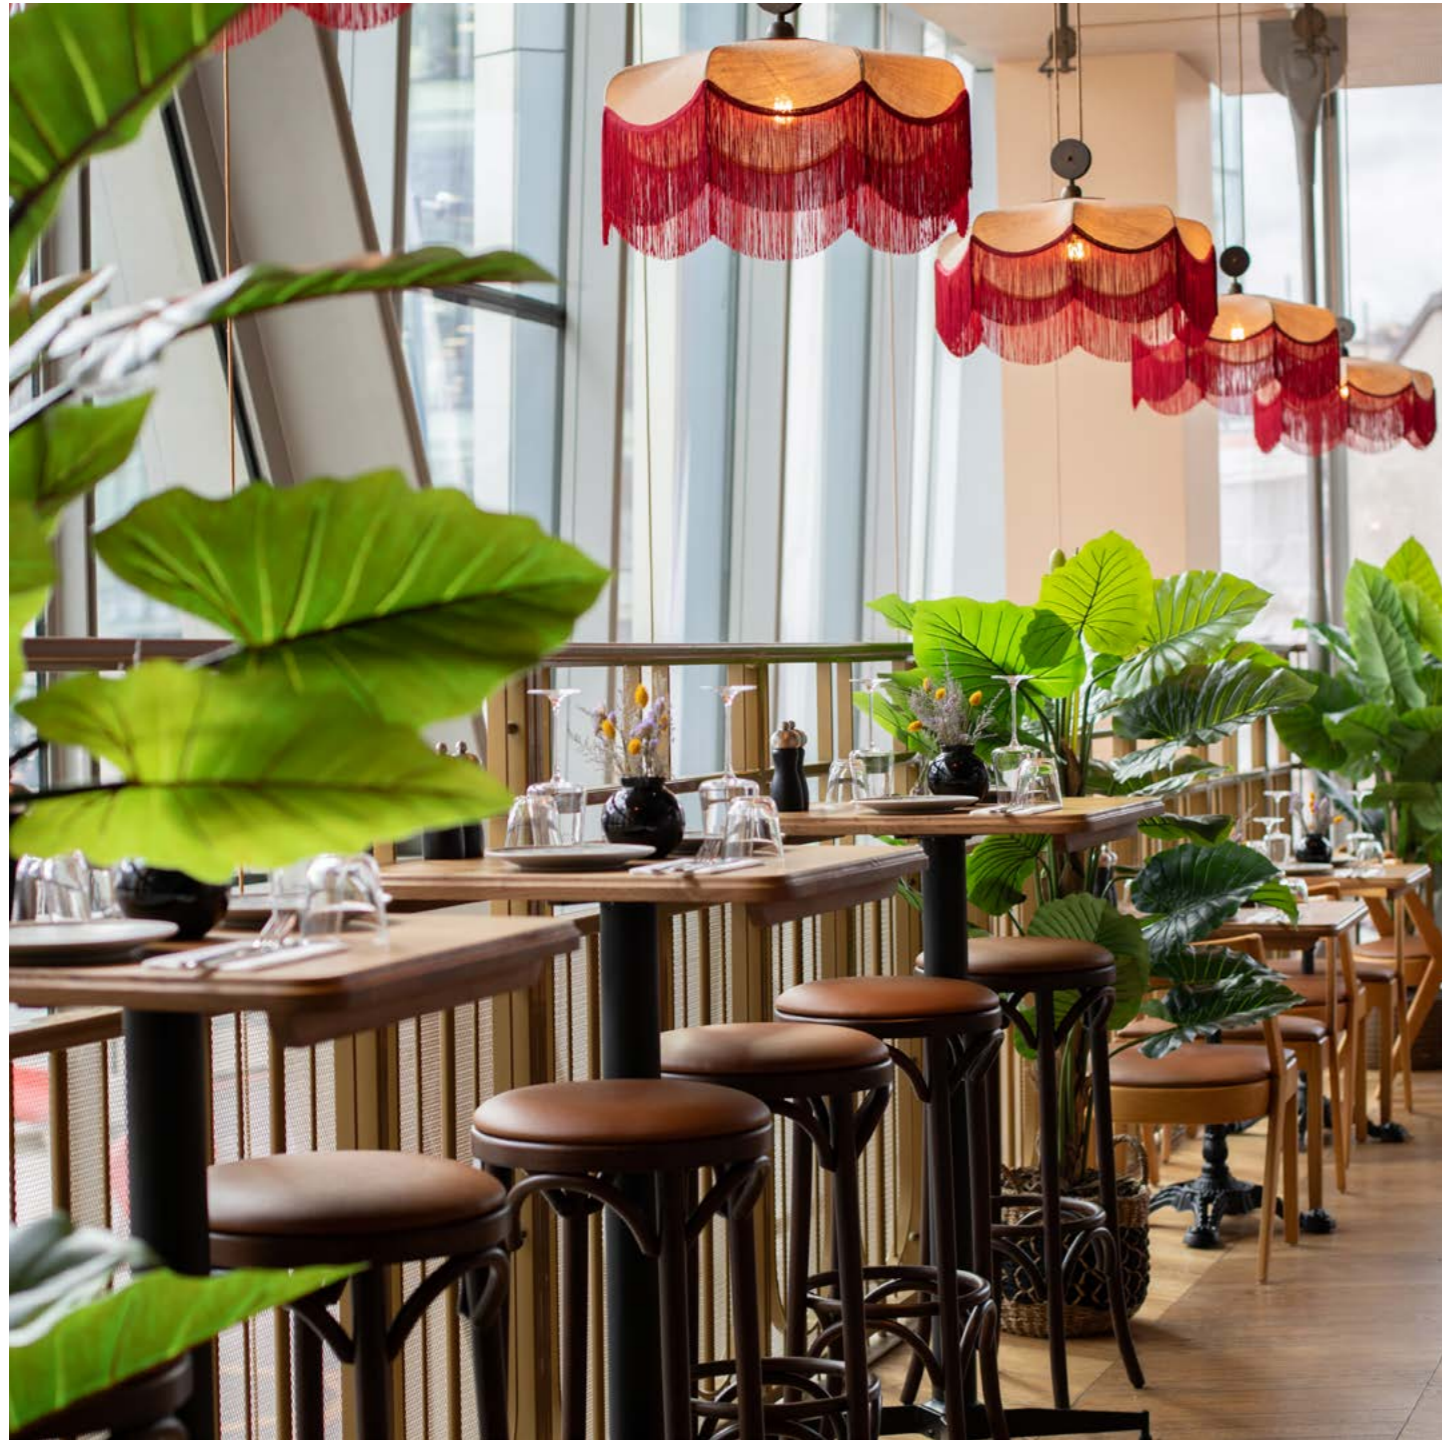

## STEP INTO THE GOOD LIFE

We host everything from lively festive drinks parties to vibrant Christmas dinners, with bookable areas suitable for groups from 8 to 400. Our dedicated events team will work with you to create a bespoke package suitable for your budget and take care of all the details, meaning you can simply enjoy your event as a guest. Enjoy a taste of the good life this Christmas at The Palm House.

## GROUND

Bar & Casual Dining **250 (Standing)**