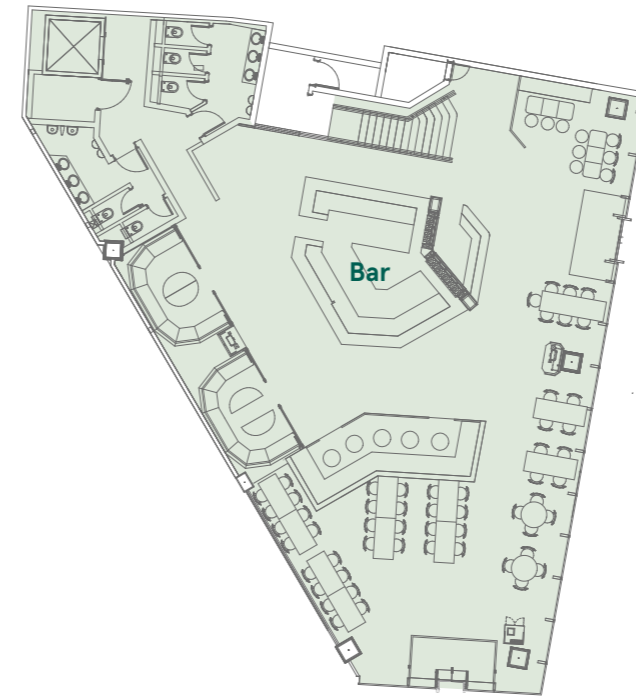

PARTIES & EVENTS

With private bookable areas available for groups of 8 to 400, we will work with you to put together a bespoke package that gives your guests the time of their lives.

Our experienced events team takes care of all the details, allowing you can get on with enjoying the party you've created. Get in touch with us below to book your event at The Palm House.

THE SPACE

400 CAPACITY

GROUND

Bar & Casual Dining **250 (Standing)**