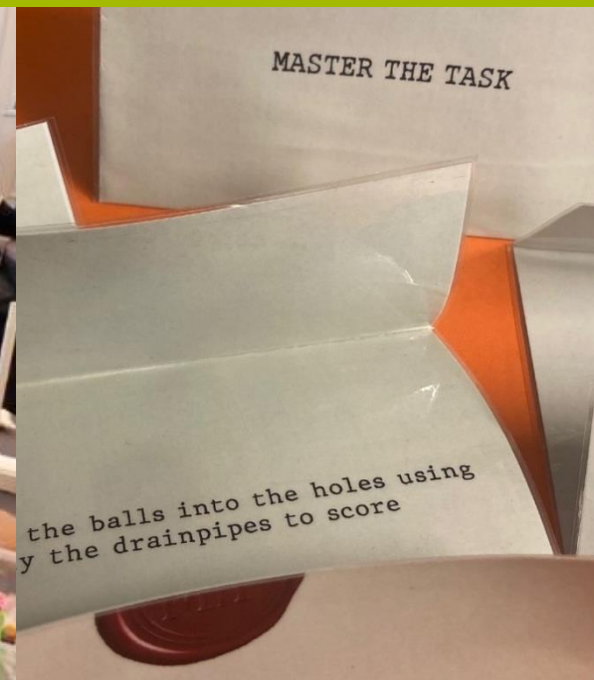

INDOOR TEAM ACTIVITIES

CSI EXPERIENCE

A major miscarriage of justice is about to transpire and only your group of crack investigators can clear the innocent party...by catching the true criminal in time? Using newly acquired knowledge of forensic science and Police procedures, teams will be assisted by our facilitators and instructors in a series of time critical tasks such as fingerprint harvesting, forensic photography and even shooting TV appeal videos.

DURATION 150 - 180 MINS
GUEST NO'S 6 - 200

[CLICK HERE FOR VIDEO](#)

GAME YOUR THRONES

Inspired by the iconic show, Game Your Thrones is a challenging event requiring mental skill and physical ability as teams compete to ascend the throne! Game Your Thrones aims to challenge each team with riotous tendencies - ensuring only those who work together gain ownership of The Seven Kingdoms. This challenge will involve all your team in an interactive and exciting themed team building event with the winning team being awarded the honour of reigning supreme!

DURATION 90 - 120 MINS
GUEST NO'S 8 - 144

VIDEO COMING SOON!

GREEN HOUSE

Green House is a team building event that will test your awareness of the processes through which the everyday family home can be made completely energy-efficient and self-sufficient... by building your very own replica house! As we go about our busy everyday lives, we may not stop to think or realise that each action within our own home has an impact on the environment.... And the simple possibilities that exist when we truly consider how sustainability applies to us all.

DURATION 150 MINS
GUEST NO'S 8 - 250

[CLICK HERE FOR VIDEO](#)

MASTER THE TASK

Inspired by the award-winning TV program, Master The Task is an event that will intrigue, challenge, amuse and surprise you. Interpretation is the key, so no one event will be the same! Our "Task Masters" will choose a series of crazy tasks for Teams to compete against each other. The element of surprise is part of the challenge, participants won't have seen the tasks prior to the event so they'll have to have your wits about them!

DURATION 120 - 150 MINS
GUEST NO'S 10 - 288

VIDEO COMING SOON!