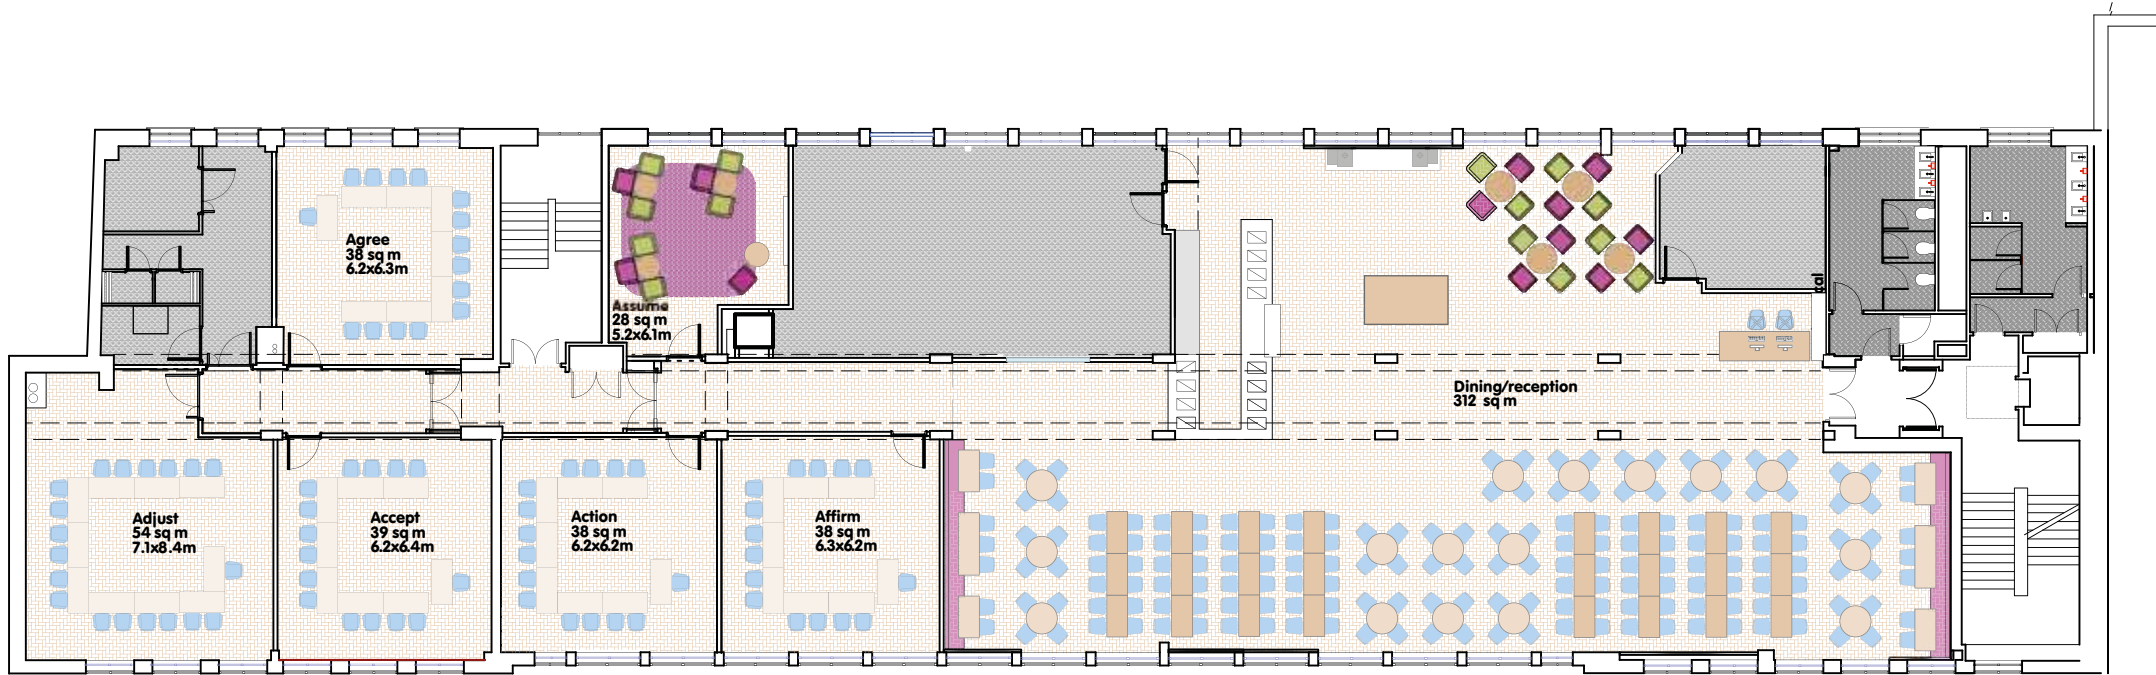

Marble Arch - 86 Edgware Road, London

First Floor

Marble Arch - 86 Edgware Road, London

Second Floor

Marble Arch - 86 Edgware Road, London

Third Floor

Capacities

First Floor

Rooms	Dimensions (m)	Theatre	Cabaret	U-shape	Classroom	Boardroom
Challenge	19 x 7.7 x 2.7	140	72	36	72	56
Consent	6.2 x 6.0 x 2.7	N/A	N/A	N/A	N/A	10
Complete	6.3 x 6.2 x 2.7	40	20	18	24	20
Converse	7.0 x 8.4 x 2.7	60	30	18	36	24
Concur	6.2 x 6.5 x 2.7	40	20	16	24	20
Confirm	8.3 x 6.2 x 2.7	50	30	18	32	26
Check	4.2 x 4.2 x 2.7	N/A	N/A	N/A	N/A	8
Change	6.3 x 4.2 x 2.7	N/A	12	10	N/A	12

Second Floor

Rooms	Dimensions (m)	Theatre	Cabaret	U-shape	Classroom	Boardroom
Assume	5.2 x 6.1 x 2.7	N/A	N/A	N/A	N/A	8
Agree	6.2 x 6.3 x 2.7	40	24	16	24	24
Adjust	7.1 x 8.4 x 2.7	60	30	18	36	24
Accept	6.2 x 6.4 x 2.7	40	20	16	24	20
Action	6.2 x 6.2 x 2.7	40	20	16	24	20
Affirm	6.3 x 6.1 x 2.7	40	20	16	24	20

Third Floor

Rooms	Dimensions (m)	Theatre	Cabaret	U-shape	Classroom	Boardroom
React	8.4 x 6.1 x 2.7	50	30	20	32	24
Respond	10.5 x 6.1 x 2.7	80	36	24	40	30
Reply	5.2 x 6.1 x 2.7	N/A	N/A	10	10	12
Resume	6.4 x 6.3 x 2.7	40	20	14	24	20
Resource	13.4 x 6.5 x 2.7	100	50	34	50	38
Represent	8.3 x 6.2 x 2.7	50	30	18	32	24
Recreate	6.3 x 6.2 x 2.7	40	20	16	24	20
Re-evaluate	6.3 x 6.2 x 2.7	40	20	16	24	20