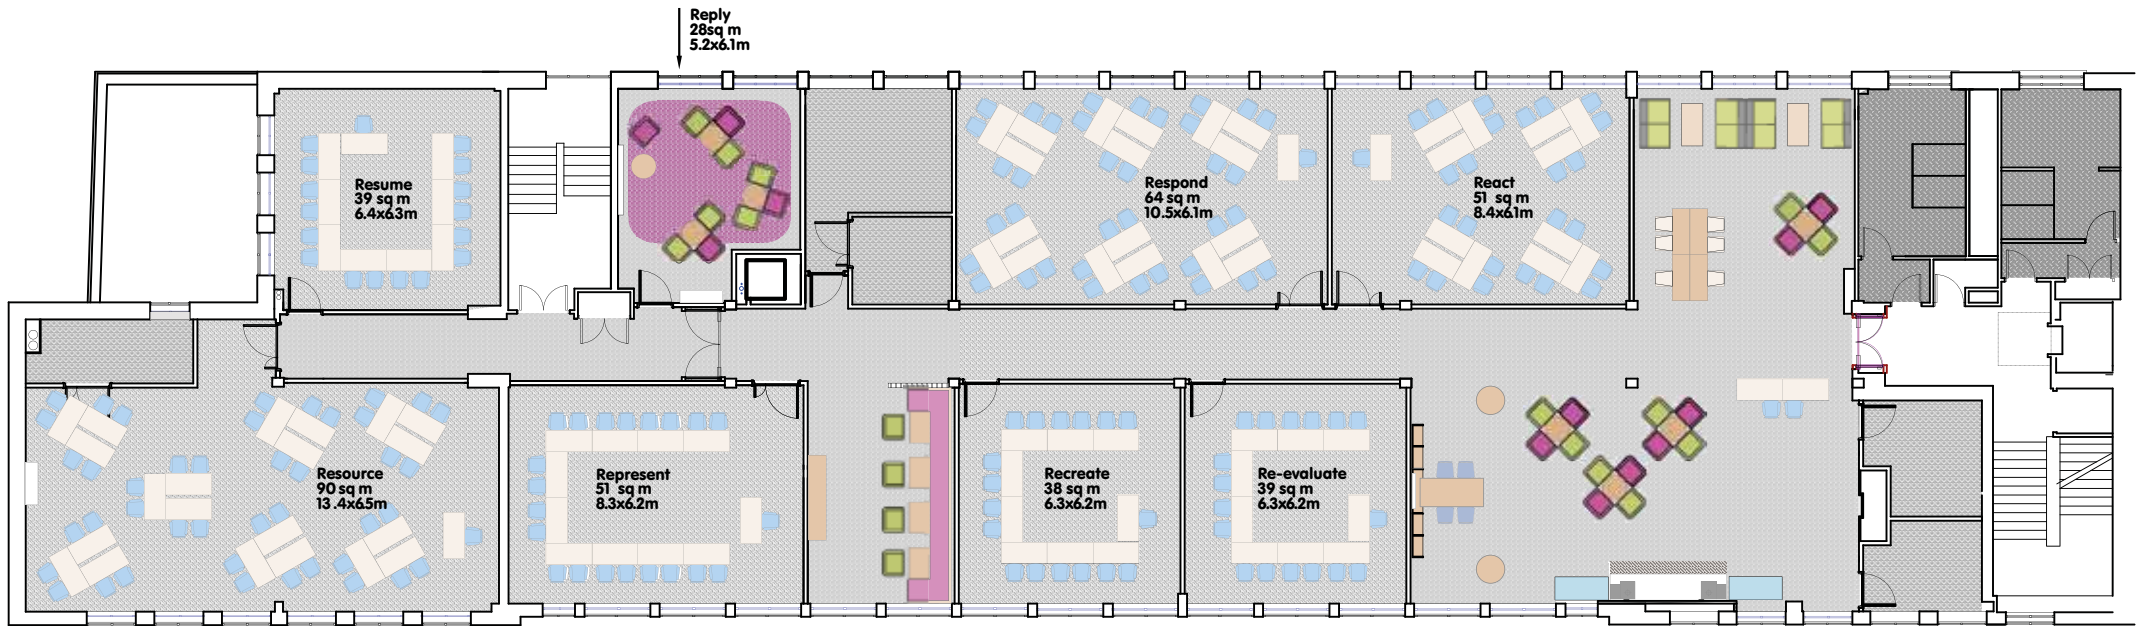

Marble Arch - 86 Edgware Road, London

First Floor

Marble Arch - 86 Edgware Road, London

Second Floor

Marble Arch - 86 Edgware Road, London

Third Floor

Capacities

First Floor

Rooms	Dimensions (m)	Theatre	Cabaret	U-shape	Classroom	Boardroom
Challenge	19 x 7.7 x 2.7	140	72	36	72	56
Consent	6.2 x 6.0 x 2.7	N/A	N/A	N/A	N/A	10
Complete	6.3 x 6.2 x 2.7	40	20	18	24	20
Converse	7.0 x 8.4 x 2.7	60	30	18	36	24
Concur	6.2 x 6.5 x 2.7	40	20	16	24	20
Confirm	8.3 x 6.2 x 2.7	50	30	18	32	26
Check	4.2 x 4.2 x 2.7	N/A	N/A	N/A	N/A	8
Change	6.3 x 4.2 x 2.7	N/A	12	10	N/A	12

Second Floor

Rooms	Dimensions (m)	Theatre	Cabaret	U-shape	Classroom	Boardroom
Assume	5.2 x 6.1 x 2.7	N/A	N/A	N/A	N/A	8
Agree	6.2 x 6.3 x 2.7	40	24	16	24	24
Adjust	7.1 x 8.4 x 2.7	60	30	18	36	24
Accept	6.2 x 6.4 x 2.7	40	20	16	24	20
Action	6.2 x 6.2 x 2.7	40	20	16	24	20
Affirm	6.3 x 6.1 x 2.7	40	20	16	24	20

Third Floor

Rooms	Dimensions (m)	Theatre	Cabaret	U-shape	Classroom	Boardroom
React	8.4 x 6.1 x 2.7	50	30	20	32	24
Respond	10.5 x 6.1 x 2.7	80	36	24	40	30
Reply	5.2 x 6.1 x 2.7	N/A	N/A	10	10	12
Resume	6.4 x 6.3 x 2.7	40	20	14	24	20
Resource	13.4 x 6.5 x 2.7	100	50	34	50	38
Represent	8.3 x 6.2 x 2.7	50	30	18	32	24
Recreate	6.3 x 6.2 x 2.7	40	20	16	24	20
Re-evaluate	6.3 x 6.2 x 2.7	40	20	16	24	20