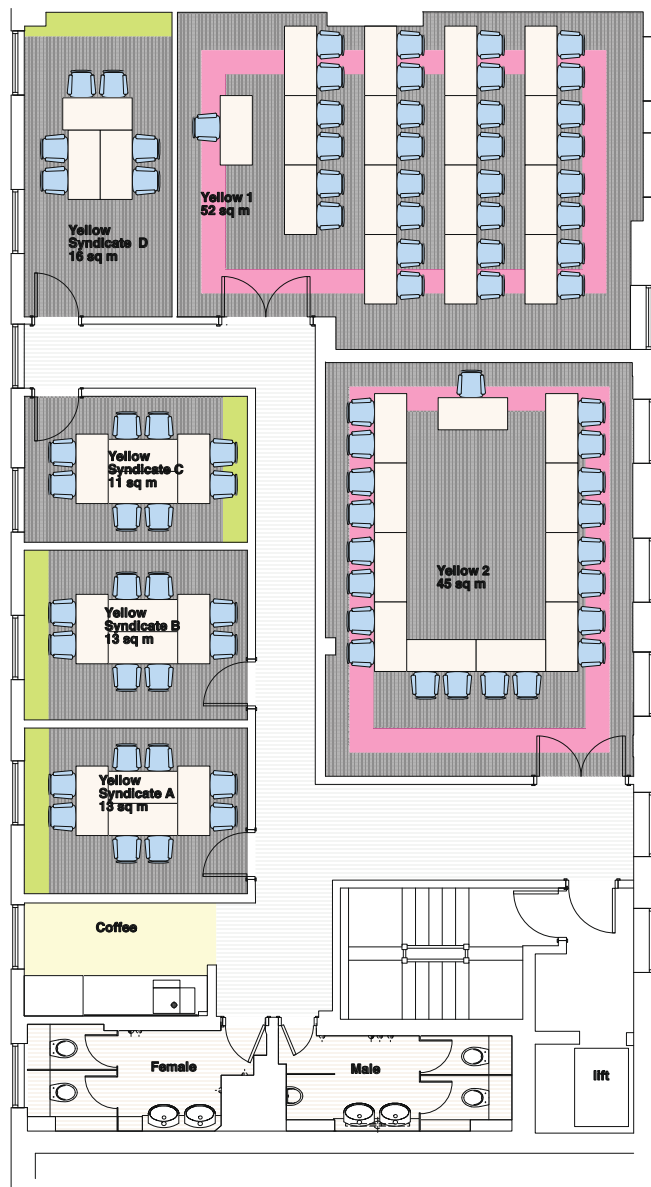

Bonhill House - 1-3 Bonhill Street, London

Lower Ground

Bonhill House - 1-3 Bonhill Street, London

Ground Floor

Bonhill House - 1-3 Bonhill Street, London

First Floor

Bonhill House - 1-3 Bonhill Street, London

Second Floor

Third Floor

Capacities

Ground Floor

Rooms	Dimensions (m)	Theatre	Cabaret	U-shape	Classroom	Boardroom
Green 1	L11.6m x W5.8m x H3m	75	36	20	36	28
Green 2	L6.7m x W5.8m x H2.8m	36	18	12	18	16
Green 3	L6.6m x W5.3m x H2.8m	36	18	12	18	16

First Floor

Rooms	Dimensions (m)	Theatre	Cabaret	U-shape	Classroom	Boardroom
Blue 1	L11.9m x W6.4m x H3.1m	75	40	26	36	32
Blue 2	L6.75m x W5.8m x H3.1m	42	20	16	22	20
Blue 3	L4.6m x W3.8m x H3.1m	12	N/A	N/A	N/A	10
Blue A	H3.3m x W3.2m x H3m	N/A	N/A	N/A	N/A	5
Blue B	4.5m x 3.8m	N/A	N/A	N/A	N/A	5

Third Floor

Rooms	Dimensions (m)	Theatre	Cabaret	U-shape	Classroom	Boardroom
Rose 1	L13.4m x W7.3m x H3m	90	48	34	56	38
Rose 2	L10.5m x W4.3m x H3m	45	18	18	20	20

Bonhill House

1-3 Bonhill Street

London

EC2A 4BX