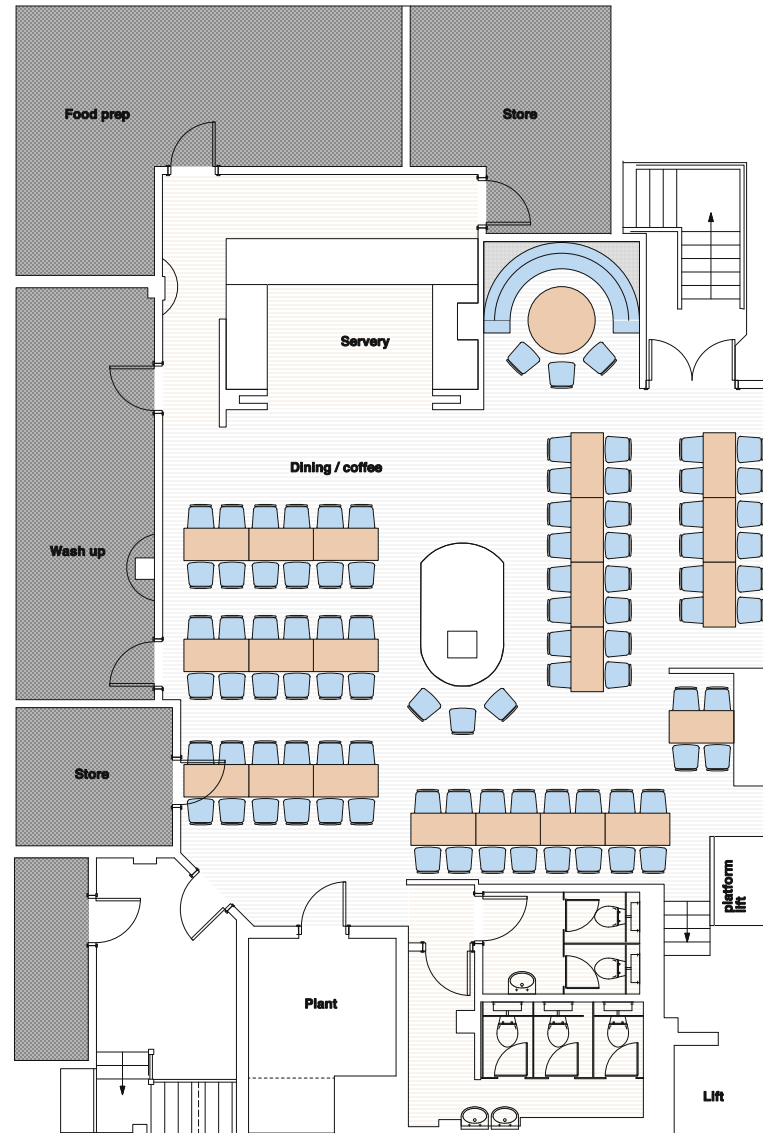

Bonhill House - 1-3 Bonhill Street, London

Lower Ground

Bonhill House - 1-3 Bonhill Street, London

Ground Floor

Bonhill House - 1-3 Bonhill Street, London

First Floor

Bonhill House - 1-3 Bonhill Street, London

Second Floor

Third Floor

Capacities

Ground Floor

Rooms	Dimensions (m)	Theatre	Cabaret	U-shape	Classroom	Boardroom
Green 1	L11.6m x W5.8m x H3m	75	36	20	36	28
Green 2	L6.7m x W5.8m x H2.8m	36	18	12	18	16
Green 3	L6.6m x W5.3m x H2.8m	36	18	12	18	16

First Floor

Rooms	Dimensions (m)	Theatre	Cabaret	U-shape	Classroom	Boardroom
Blue 1	L11.9m x W6.4m x H3.1m	75	40	26	36	32
Blue 2	L6.75m x W5.8m x H3.1m	42	20	16	22	20
Blue 3	L4.6m x W3.8m x H3.1m	12	N/A	N/A	N/A	10
Blue A	H3.3m x W3.2m x H3m	N/A	N/A	N/A	N/A	5
Blue B	4.5m x 3.8m	N/A	N/A	N/A	N/A	5

Third Floor

Rooms	Dimensions (m)	Theatre	Cabaret	U-shape	Classroom	Boardroom
Rose 1	L13.4m x W7.3m x H3m	90	48	34	56	38
Rose 2	L10.5m x W4.3m x H3m	45	18	18	20	20

Bonhill House

1-3 Bonhill Street

London

EC2A 4BX