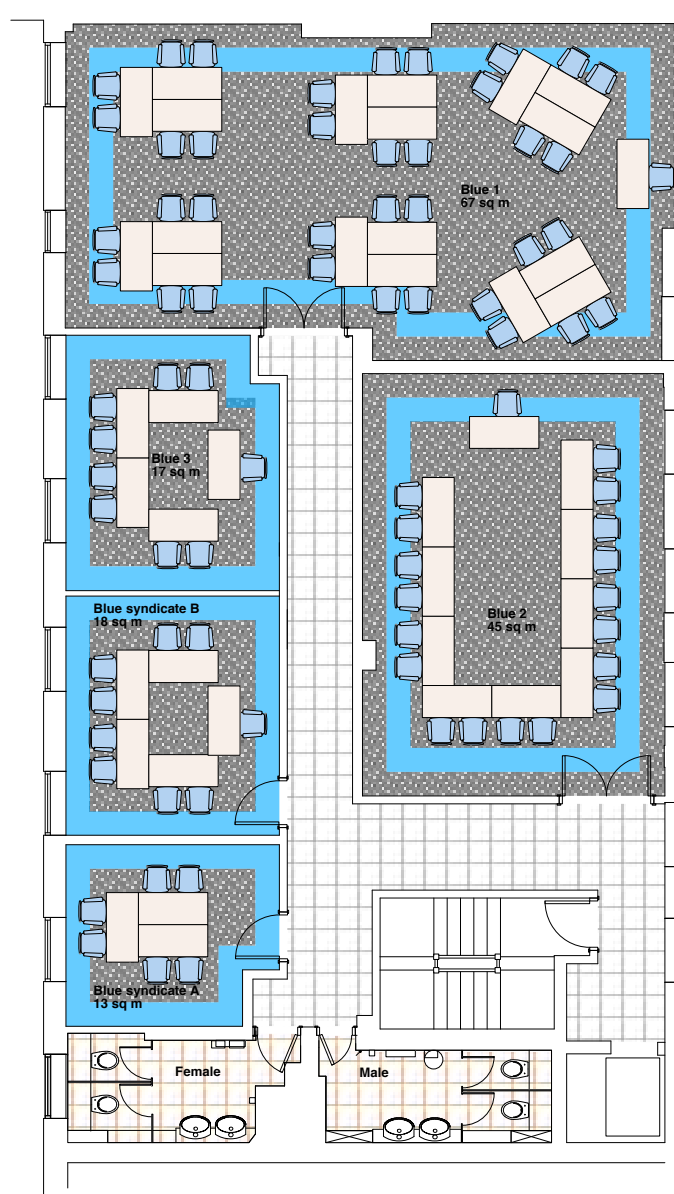

Bonhill House - 1-3 Bonhill Street, London

Lower Ground

Bonhill House - 1-3 Bonhill Street, London

Ground Floor

Bonhill House - 1-3 Bonhill Street, London

First Floor

Bonhill House - 1-3 Bonhill Street, London

Second Floor

Third Floor

Capacities

Ground Floor

Rooms	Dimensions (m)	Theatre	Cabaret	U-shape	Classroom	Boardroom
Green 1	L11.6m x W5.8m x H3m	75	36	20	36	28
Green 2	L6.7m x W5.8m x H2.8m	36	18	12	18	16
Green 3	L6.6m x W5.3m x H2.8m	36	18	12	18	16

First Floor

Rooms	Dimensions (m)	Theatre	Cabaret	U-shape	Classroom	Boardroom
Blue 1	L11.9m x W6.4m x H3.1m	75	40	26	36	32
Blue 2	L6.75m x W5.8m x H3.1m	42	20	16	22	20
Blue 3	L4.6m x W3.8m x H3.1m	12	N/A	N/A	N/A	10
Blue A	H3.3m x W3.2m x H3m	N/A	N/A	N/A	N/A	5
Blue B	4.5m x 3.8m	N/A	N/A	N/A	N/A	5

Third Floor

Rooms	Dimensions (m)	Theatre	Cabaret	U-shape	Classroom	Boardroom
Rose 1	L13.4m x W7.3m x H3m	90	48	34	56	38
Rose 2	L10.5m x W4.3m x H3m	45	18	18	20	20

Bonhill House

1-3 Bonhill Street

London

EC2A 4BX