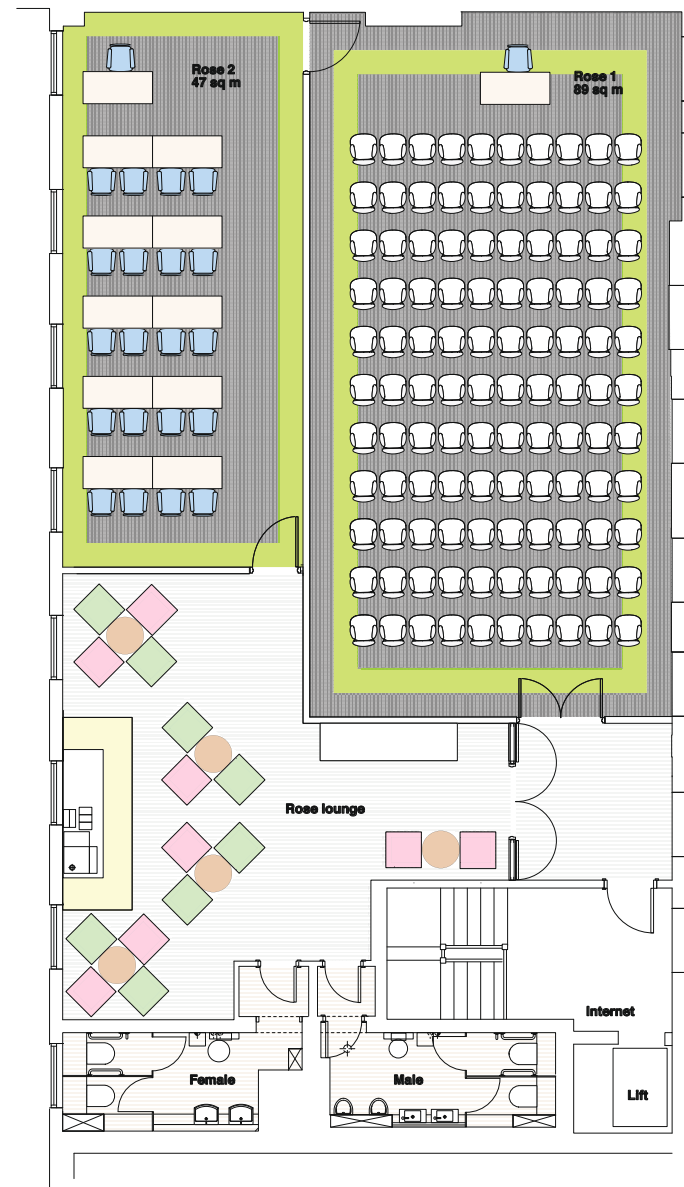

Bonhill House - 1-3 Bonhill Street, London

Lower Ground

Bonhill House - 1-3 Bonhill Street, London

Ground Floor

Bonhill House - 1-3 Bonhill Street, London

First Floor

Bonhill House - 1-3 Bonhill Street, London

Second Floor

Third Floor

Capacities

Ground Floor

Rooms	Dimensions (m)	Theatre	Cabaret	U-shape	Classroom	Boardroom
Green 1	L11.6m x W5.8m x H3m	75	36	20	36	28
Green 2	L6.7m x W5.8m x H2.8m	36	18	12	18	16
Green 3	L6.6m x W5.3m x H2.8m	36	18	12	18	16

First Floor

Rooms	Dimensions (m)	Theatre	Cabaret	U-shape	Classroom	Boardroom
Blue 1	L11.9m x W6.4m x H3.1m	75	40	26	36	32
Blue 2	L6.75m x W5.8m x H3.1m	42	20	16	22	20
Blue 3	L4.6m x W3.8m x H3.1m	12	N/A	N/A	N/A	10
Blue A	H3.3m x W3.2m x H3m	N/A	N/A	N/A	N/A	5
Blue B	4.5m x 3.8m	N/A	N/A	N/A	N/A	5

Third Floor

Rooms	Dimensions (m)	Theatre	Cabaret	U-shape	Classroom	Boardroom
Rose 1	L13.4m x W7.3m x H3m	90	48	34	56	38
Rose 2	L10.5m x W4.3m x H3m	45	18	18	20	20

Bonhill House

1-3 Bonhill Street

London

EC2A 4BX