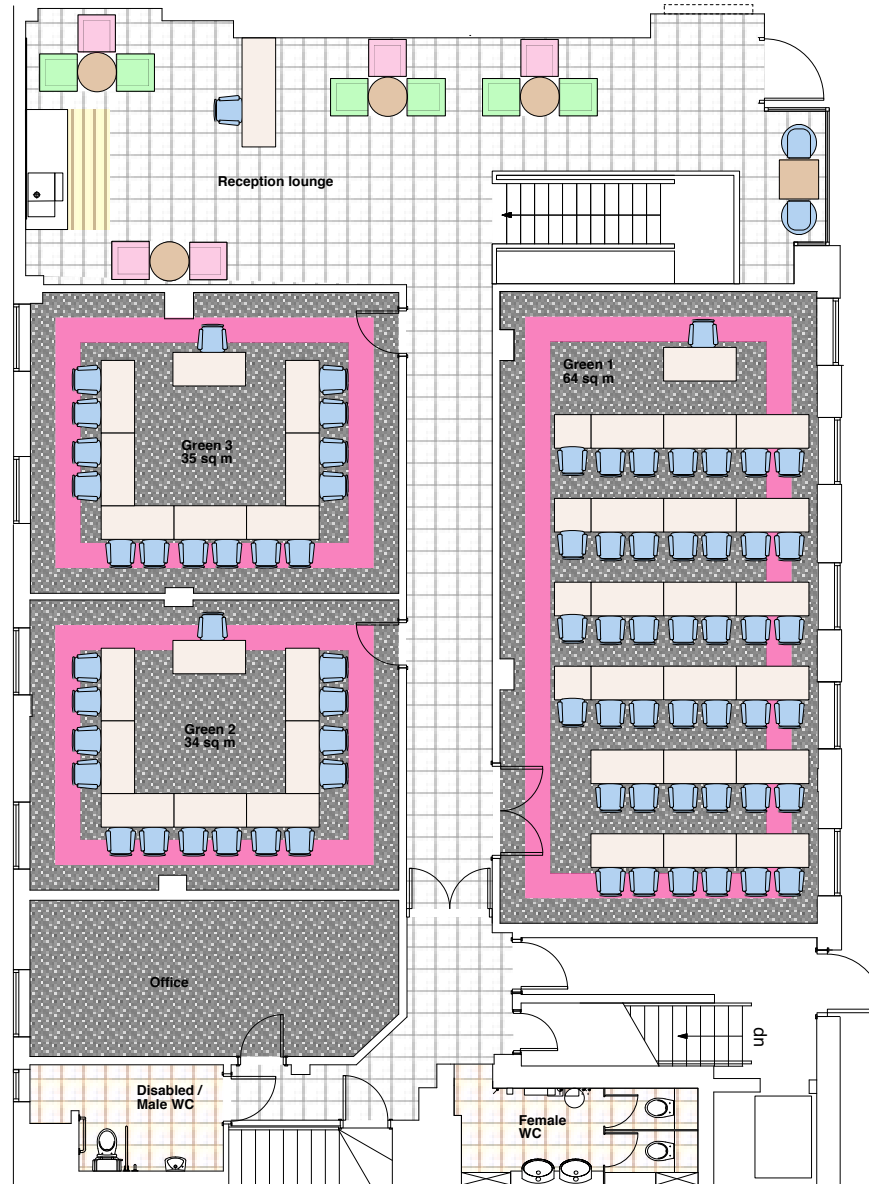

Bonhill House - 1-3 Bonhill Street, London

Lower Ground

Bonhill House - 1-3 Bonhill Street, London

Ground Floor

Bonhill House - 1-3 Bonhill Street, London

First Floor

Bonhill House - 1-3 Bonhill Street, London

Second Floor

Third Floor

Capacities

Ground Floor

Rooms	Dimensions (m)	Theatre	Cabaret	U-shape	Classroom	Boardroom
Green 1	L11.6m x W5.8m x H3m	75	36	20	36	28
Green 2	L6.7m x W5.8m x H2.8m	36	18	12	18	16
Green 3	L6.6m x W5.3m x H2.8m	36	18	12	18	16

First Floor

Rooms	Dimensions (m)	Theatre	Cabaret	U-shape	Classroom	Boardroom
Blue 1	L11.9m x W6.4m x H3.1m	75	40	26	36	32
Blue 2	L6.75m x W5.8m x H3.1m	42	20	16	22	20
Blue 3	L4.6m x W3.8m x H3.1m	12	N/A	N/A	N/A	10
Blue A	H3.3m x W3.2m x H3m	N/A	N/A	N/A	N/A	5
Blue B	4.5m x 3.8m	N/A	N/A	N/A	N/A	5

Third Floor

Rooms	Dimensions (m)	Theatre	Cabaret	U-shape	Classroom	Boardroom
Rose 1	L13.4m x W7.3m x H3m	90	48	34	56	38
Rose 2	L10.5m x W4.3m x H3m	45	18	18	20	20

Bonhill House

1-3 Bonhill Street

London

EC2A 4BX