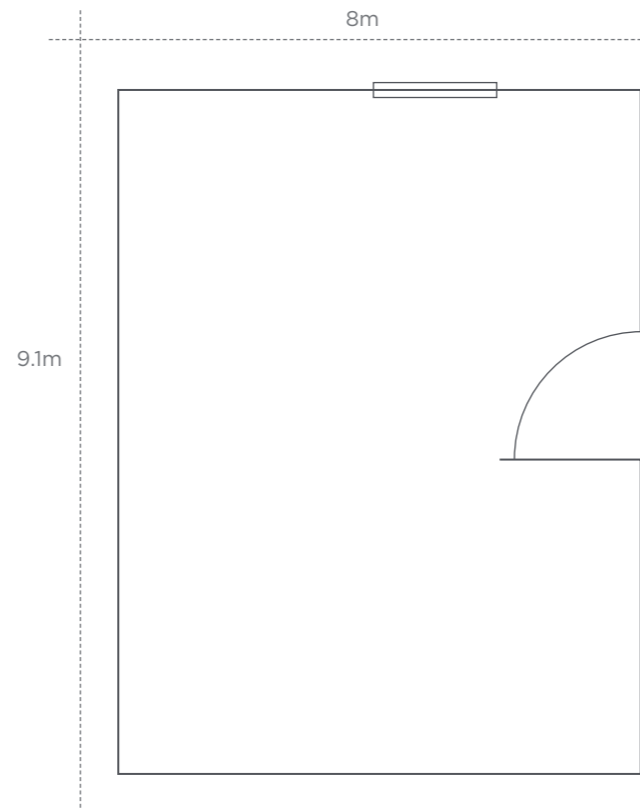

### MEETING ROOMS 10 & 9

Dimensions	6.2m x 8.4m
Height	2.3m
U-Shape	20 people
Boardroom	20 people
Theatre	40 people
Classroom	20 people
Hollow Square	24 people
Cabaret	24 people

### MEETING ROOM 8

Dimensions	8m x 9.1m
Height	2.6m
U-Shape	16 people
Boardroom	25 people
Theatre	50 people
Classroom	25 people
Hollow Square	30 people
Cabaret	28 people