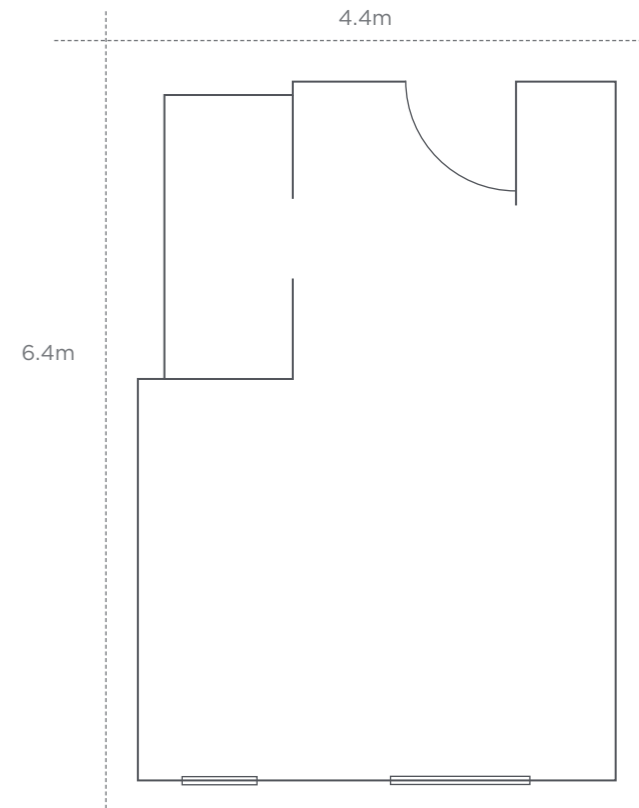

AZTEC HOTEL & SPA

EVENT SPACES

SYNDICATE ROOMS X8

Dimensions	4.4m x 6.4m
Height	2.3m
Boardroom	10 people
U-Shape	9 people