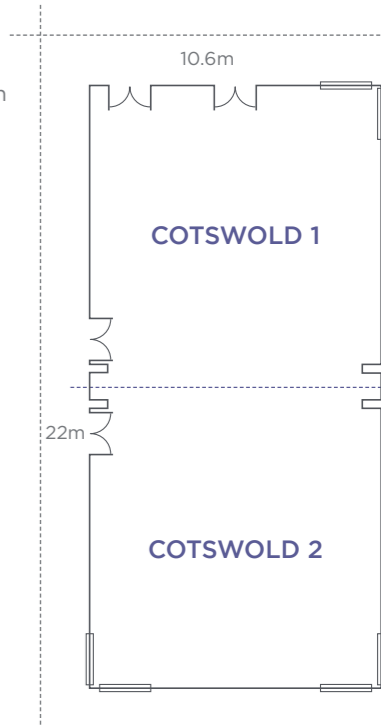

## COTSWOLD SUITE

Dimensions	10.6m x 22m
Height	3.2m
Theatre	200 people
T/S Back	
Projection	180 people
Classroom	
Back Projection	90 people
Classroom	120 people
Cabaret	128 people
Cabaret Back	
Projection	112 people
Cocktail	250 people
Wedding	160 people
Evening Wedding	220 people
Dinner Dance	160 people

## COTSWOLD 1

Dimensions	10.6m x 10.5m
Height	3.2m
U-Shape	40 people
Boardroom	35 people
Theatre	100 people
T/S Back	
Projection	75 people
Classroom Back	
Projection	30 people
Classroom	50 people
Hollow Square	44 people
Cabaret	56 people
Cocktail	125 people
Wedding	72 people
Evening Wedding	125 people
Dinner Dance	72 people

## COTSWOLD 2

Dimensions	10.6m x 11.5m
Height	3.2m
U-Shape	40 people
Boardroom	35 people
Theatre	100 people
T/S Back	
Projection	75 people
Classroom	
Back Projection	30 people
Classroom	50 people
Hollow Square	44 people
Cabaret	56 people
Cocktail	125 people
Wedding	72 people
Evening Wedding	125 people
Dinner Dance	72 people