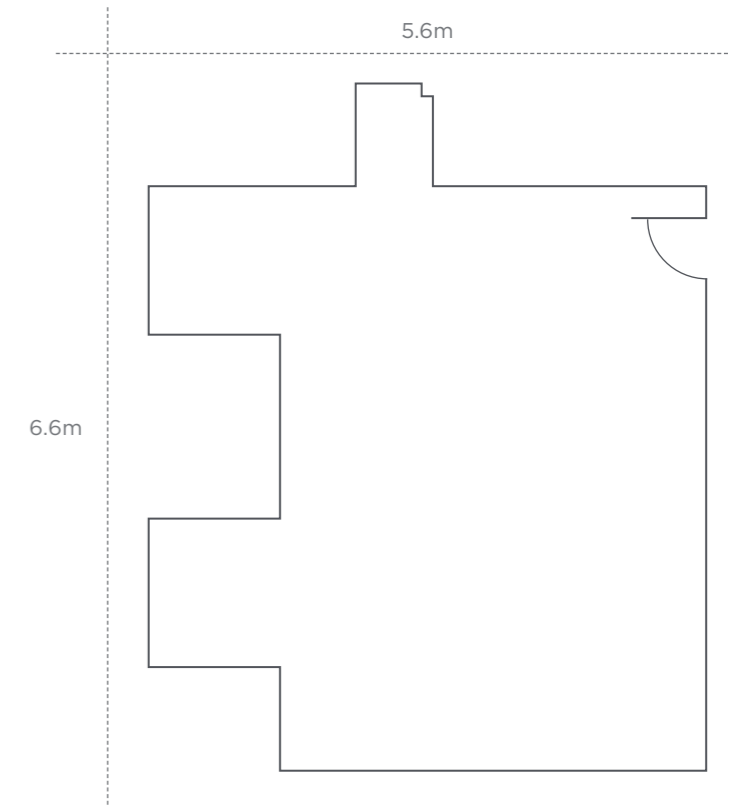

### MEETING ROOMS 10 & 9

Dimensions	6.2m x 8.4m
Height	2.3m
U-Shape	20 people
Boardroom	20 people
Theatre	40 people
Classroom	20 people
Hollow Square	24 people
Cabaret	24 people

### MEETING ROOM 7

Dimensions	6.4m x 9.7m
Height	3.5m
U-Shape	16 people
Boardroom	20 people
Theatre	40 people
Classroom	25 people
Hollow Square	20 people
Cabaret	25 people

### MEETING ROOM 6

Dimensions	8.2m x 6m
Height	2.4m
Theatre	30 people
U-Shape	12 people
Boardroom	14 people
Hollow Square	14 people
Classroom	10 people
Cabaret	16 people

### MEETING ROOM 5

Dimensions	6.6m x 5.6m
Height	2.7m
Theatre	40 people
U-Shape	20 people
Boardroom	20 people
Hollow Square	20 people
Classroom	18 people
Cabaret	35 people