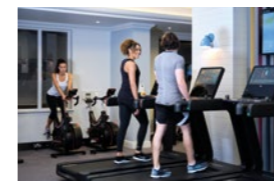

ACCOMMODATION

SIGNATURE GUEST ROOMS

A good nights sleep can lead to an even more productive meeting. When you stay with us you can expect:

- Complimentary Superfast WiFi throughout our guest rooms
- Spacious well designed rooms
- Work desks with lighting and power supply
- Great quality beds, with comfy mattress toppers for a good nights sleep
- A full breakfast
- Access to our spa leisure facilities and pool
- Free parking
- Fluffy bathrobes and slippers
- Luxurious toiletries
- Fresh milk and a capsule coffee machine and a variety of tea options

Some hotels also have standard room options, please ask for details.

HEALTH AND FITNESS

COMPLIMENTARY SPA MEMBERSHIP EACH TIME YOU STAY

Make time to relax and recharge your batteries - it's not all work and no play here. Whether you're with us for a fleeting one-night stay or a little longer, you'll be a member of our exclusive Spa as soon as you check in.

- Spa with 13m pool, whirlpool and relaxation area
- Colour therapy sauna and fibre optic steam room
- 4 Spa treatment rooms and relaxation lounge
- CAUDALIE Treatments
- Extensive gym with state of the art cardiovascular and resistance equipment
- Activity studio with daily classes - free to residents