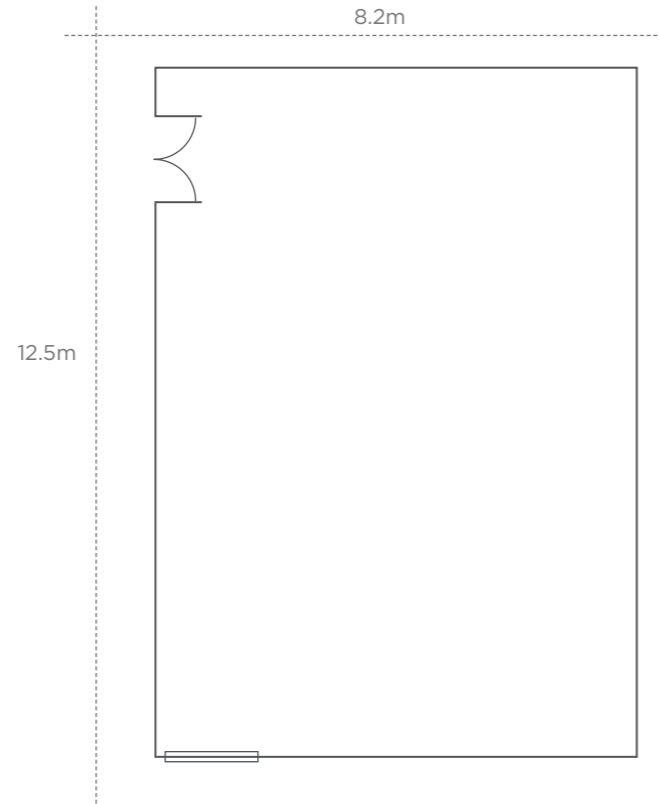

AZTEC HOTEL & SPA

EVENT SPACES

CULBONE SUITE

Dimensions	8.2m x 12.5m
Height	3m
U-Shape	36 people
Boardroom	36 people
Theatre	100 people
T/S Back	
Projection	60 people
Classroom Back	
Projection	30 people
Classroom	40 people
Hollow Square	40 people
Cabaret	50 people
Cabaret Back	
Projection	32 people
Cocktail	96 people
Wedding	72 people
Evening Wedding	100 people
Dinner Dance	72 people