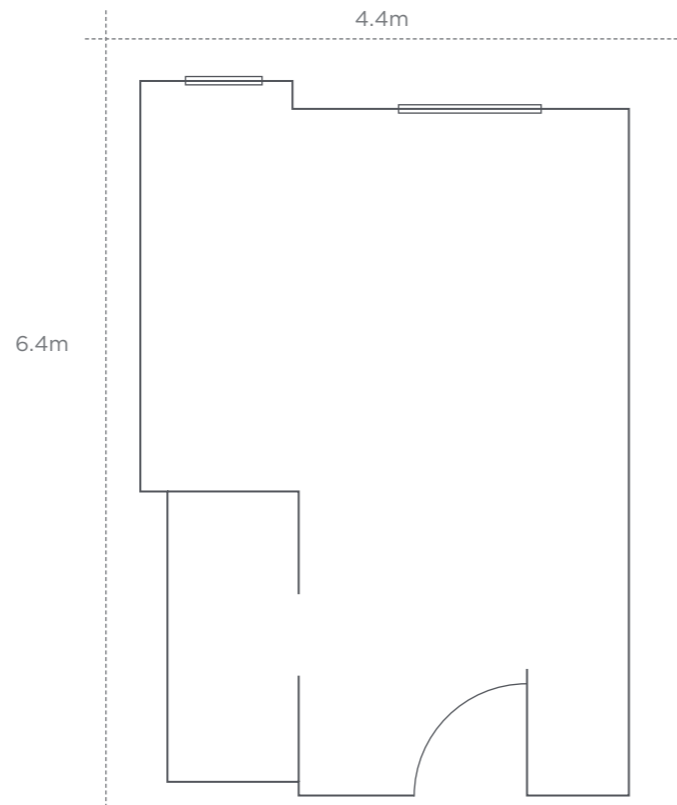

### MEETING ROOM 7

Dimensions	6.4m x 9.7m
Height	3.5m
U-Shape	16 people
Boardroom	20 people
Theatre	40 people
Classroom	25 people
Hollow Square	20 people
Cabaret	25 people

### MEETING ROOM 6

Dimensions	8.2m x 6m
Height	2.4m
Theatre	30 people
U-Shape	12 people
Boardroom	14 people
Hollow Square	14 people
Classroom	10 people
Cabaret	16 people

### MEETING ROOM 5

Dimensions	6.6m x 5.6m
Height	2.7m
Theatre	40 people
U-Shape	20 people
Boardroom	20 people
Hollow Square	20 people
Classroom	18 people
Cabaret	35 people

### MEETING ROOMS 1-4

Dimensions	4.4m x 6.4m
Height	2.3m
U-Shape	15 people
Boardroom	15 people
Hollow Square	12 people
Theatre	20 people
Classroom	15 people
Cabaret	10 people