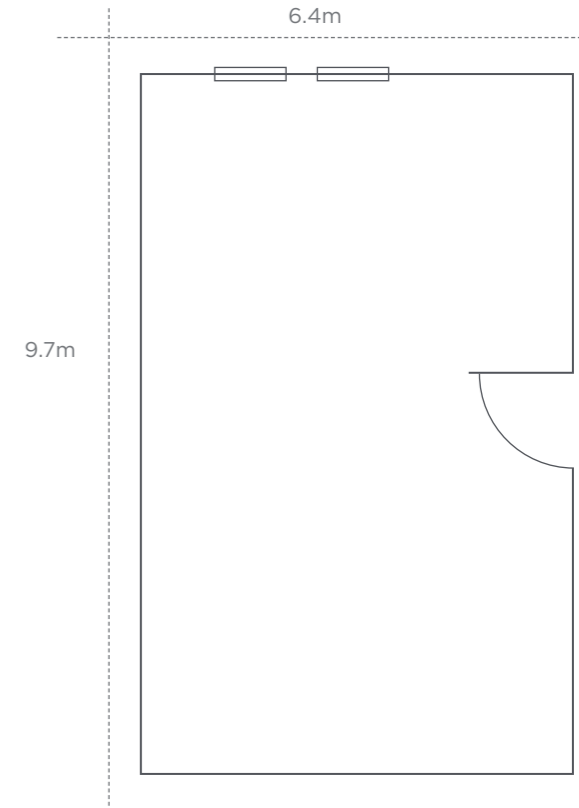

### MEETING ROOMS 10 & 9

Dimensions	6.2m x 8.4m
Height	2.3m
U-Shape	20 people
Boardroom	20 people
Theatre	40 people
Classroom	20 people
Hollow Square	24 people
Cabaret	24 people

### MEETING ROOM 8

Dimensions	8m x 9.1m
Height	2.6m
U-Shape	16 people
Boardroom	25 people
Theatre	50 people
Classroom	25 people
Hollow Square	30 people
Cabaret	28 people

### MEETING ROOM 7

Dimensions	6.4m x 9.7m
Height	3.5m
U-Shape	16 people
Boardroom	20 people
Theatre	40 people
Classroom	25 people
Hollow Square	20 people
Cabaret	25 people

### MEETING ROOM 6

Dimensions	8.2m x 6m
Height	2.4m
Theatre	30 people
U-Shape	12 people
Boardroom	14 people
Hollow Square	14 people
Classroom	10 people
Cabaret	16 people