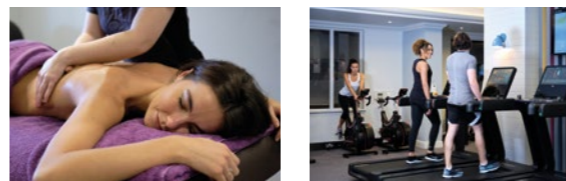

ACCOMMODATION

SIGNATURE GUEST ROOMS

A good nights sleep can lead to an even more productive meeting. When you stay with us you can expect:

- Complimentary Superfast WiFi throughout our guest rooms
- Spacious well designed rooms
- Work desks with lighting and power supply
- Great quality beds, with comfy mattress toppers for a good nights sleep
- A full breakfast
- Access to our spa leisure facilities and pool
- Free parking
- Fluffy bathrobes and slippers
- Luxurious toiletries
- Fresh milk and a capsule coffee machine and a variety of tea options

Some hotels also have standard room options, please ask for details.

HEALTH AND FITNESS

COMPLIMENTARY SPA MEMBERSHIP EACH TIME YOU STAY

Make time to relax and recharge your batteries - it's not all work and no play here. Whether you're with us for a fleeting one-night stay or a little longer, you'll be a member of our exclusive Spa as soon as you check in.

- Spa with 13m pool, whirlpool and relaxation area
- Colour therapy sauna and fibre optic steam room
- 4 Spa treatment rooms and relaxation lounge
- CAUDALIE Treatments
- Extensive gym with state of the art cardiovascular and resistance equipment
- Activity studio with daily classes - free to residents