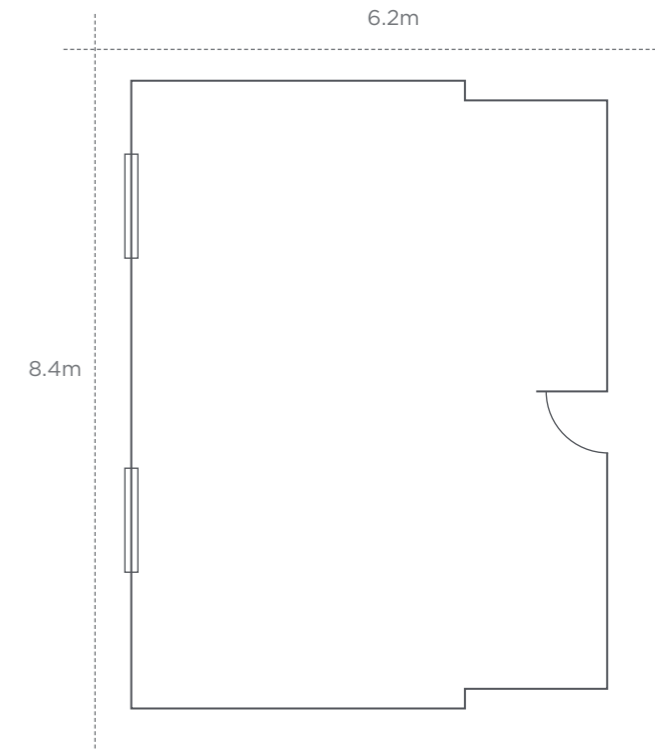

## COTSWOLD 1

Dimensions	10.6m x 10.5m
Height	3.2m
U-Shape	40 people
Boardroom	35 people
Theatre	100 people
T/S Back	
Projection	75 people
Classroom Back	
Projection	30 people
Classroom	50 people
Hollow Square	44 people
Cabaret	56 people
Cocktail	125 people
Wedding	72 people
Evening Wedding	125 people
Dinner Dance	72 people

### CULBONE SUITE

Dimensions	8.2m x 12.5m
Height	3m
U-Shape	36 people
Boardroom	36 people
Theatre	100 people
T/S Back	
Projection	60 people
Classroom Back	
Projection	30 people
Classroom	40 people
Hollow Square	40 people
Cabaret	50 people
Cabaret Back	
Projection	32 people
Cocktail	96 people
Wedding	72 people
Evening Wedding	100 people
Dinner Dance	72 people

### MEETING ROOMS 10 & 9

Dimensions	6.2m x 8.4m
Height	2.3m
U-Shape	20 people
Boardroom	20 people
Theatre	40 people
Classroom	20 people
Hollow Square	24 people
Cabaret	24 people

### MEETING ROOM 8

Dimensions	8m x 9.1m
Height	2.6m
U-Shape	16 people
Boardroom	25 people
Theatre	50 people
Classroom	25 people
Hollow Square	30 people
Cabaret	28 people