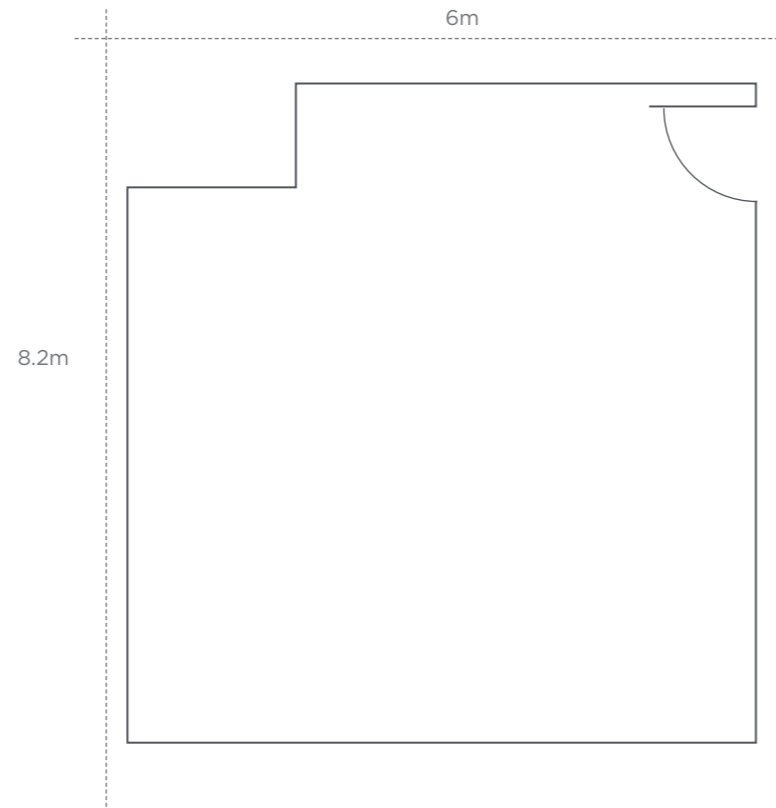

### MEETING ROOMS 10 & 9

Dimensions	6.2m x 8.4m
Height	2.3m
U-Shape	20 people
Boardroom	20 people
Theatre	40 people
Classroom	20 people
Hollow Square	24 people
Cabaret	24 people

### MEETING ROOM 7

Dimensions	6.4m x 9.7m
Height	3.5m
U-Shape	16 people
Boardroom	20 people
Theatre	40 people
Classroom	25 people
Hollow Square	20 people
Cabaret	25 people

### MEETING ROOM 6

Dimensions	8.2m x 6m
Height	2.4m
Theatre	30 people
U-Shape	12 people
Boardroom	14 people
Hollow Square	14 people
Classroom	10 people
Cabaret	16 people

### MEETING ROOM 5

Dimensions	6.6m x 5.6m
Height	2.7m
Theatre	40 people
U-Shape	20 people
Boardroom	20 people
Hollow Square	20 people
Classroom	18 people
Cabaret	35 people