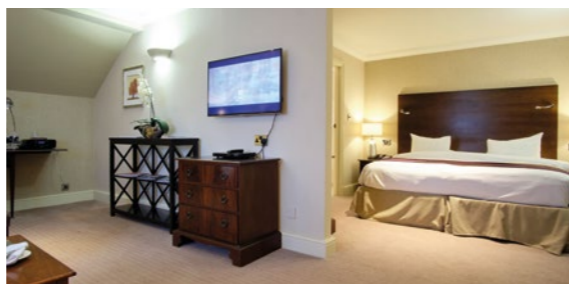

ACCOMMODATION

SIGNATURE GUEST ROOMS

A good nights sleep can lead to an even more productive meeting. When you stay with us you can expect:

- Complimentary Superfast WiFi throughout our guest rooms
- Spacious well designed rooms
- Work desks with lighting and power supply
- Great quality beds, with comfy mattress toppers for a good nights sleep
- A full breakfast
- Access to our spa leisure facilities and pool
- Free parking
- Fluffy bathrobes and slippers
- Luxurious toiletries
- Fresh milk and a capsule coffee machine and a variety of tea options

Some hotels also have standard room options, please ask for details.

HEALTH AND FITNESS

COMPLIMENTARY SPA MEMBERSHIP EACH TIME YOU STAY

Make time to relax and recharge your batteries - it's not all work and no play here. Whether you're with us for a fleeting one-night stay or a little longer, you'll be a member of our exclusive Spa as soon as you check in.

- Spa with 13m pool, whirlpool and relaxation area
- Colour therapy sauna and fibre optic steam room
- 4 Spa treatment rooms and relaxation lounge
- CAUDALIE Treatments
- Extensive gym with state of the art cardiovascular and resistance equipment
- Activity studio with daily classes - free to residents