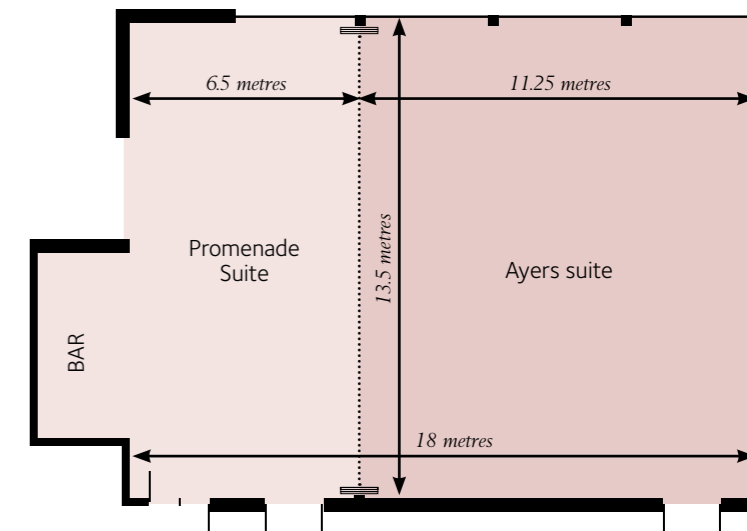

### Included in our rates:

- VAT
- Free parking
- Free WiFi

To book call **01624 818123**

Room Name	Daylight	Length	Width	Height	Theatre	Classroom	U-Shape	Boardroom	Cabaret	Dinner Dance	Reception
Ayers Function Suite (Full room)	✓	18	13.5	3.1	250	150	80	90	150	200	250
Ayers Suite (Partitioned)	✓	11.25	13.5	3.1	150	90	70	80	90	120	150
Promenade Suite (Partitioned)	✓	6.5	13.5	3.1	90	50	30	40	50	72	90