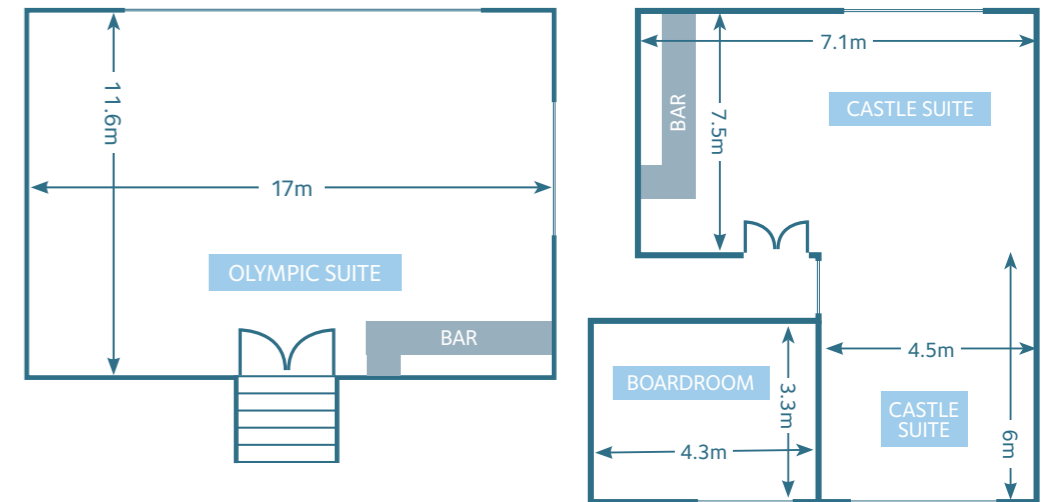

The largest of these is the Olympic Suite which features the magnificent panelling, mirrors and stained glass windows from the Titanic's sister ship. All are located on the ground floor with access to free WiFi.

To book call **01665 602109**

Room Name	Location	Daylight	Length	Width	Height	Theatre	Classroom	U-shape	Boardroom	Dinner/Dance	Reception	Cabaret
The Olympic Suite	Ground	✓	17	11.6	3.5	150	50	40	40	100	120/200	60
Board Room	Ground	✓	3.3	4.3	3.3	20	n/a	n/a	10	10*	n/a	n/a
Castle Suite	Ground	✓	13.5	7.1	3.3	60	25	20	25	25*	50	n/a

Measurements in m and sq m *Dinner only