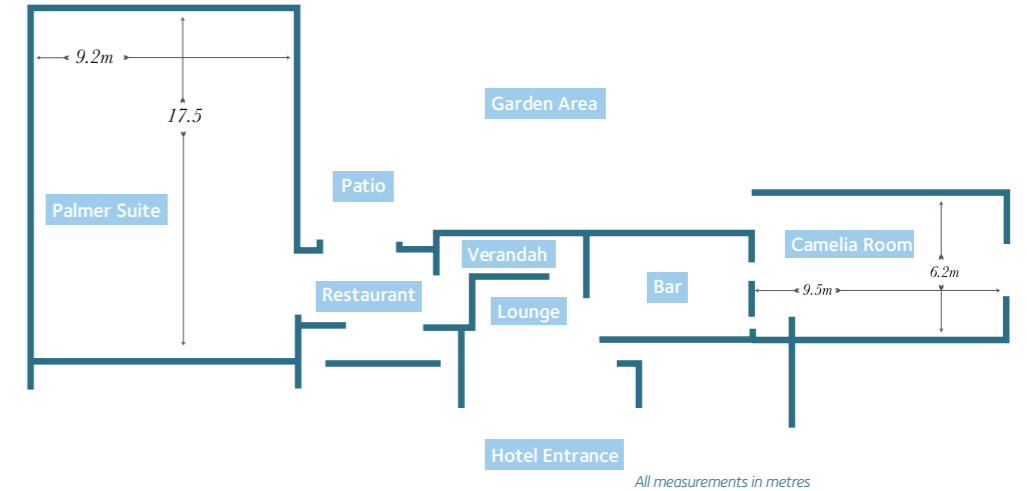

Included in our rates:

- VAT
- Free parking
- Free WiFi

To book call **01287 640515**

Room Name	Location	Daylight	Length	Width	Height	Theatre	Classroom	U-Shape	Boardroom	Dinner Dance	Reception	Cabaret
Palmer Suite	Ground	✓	17	10	3.5	140	80	45	52	120	140	100
Camelia Room	Ground	✓	11	7	3.5	42	22	15	20	42*	42	40