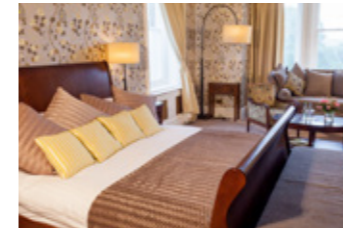

Each of our 20 en suite bedrooms has its own individual style and character, and many have views across the gardens and extensive grounds where guests can enjoy the lake, lawns and rhododendron display. Unwind at the end of the day with croquet, tennis or a leisurely walk. The Grinkle Estate, adjacent to the hotel, is well known for its rough shooting as well as plentiful partridge and pheasant.

Our Conference and Banqueting team can tailor-make your event to match your precise requirements and will be on hand throughout to make sure that everything runs smoothly. Call us to discuss your plans.

Please call the Conference Team on **01287 640 515** or email us at events.grinklepark@classiclodges.co.uk and we look forward to welcoming you.

Richard Ibbott | General Manager

At a glance:

- 20 elegant bedrooms
- Large restaurant specialising in local produce
- Conferences – in naturally-lit rooms and quiet surroundings
- Competitive day and 24 hour delegate rates
- 24 hour technical support
- Business services
- Easy access from the A171
- Ample free parking
- Free Wi-Fi

The perfect location for:

- Conferences for up to 180
- Meetings
- Training days
- Interviews
- Corporate fun days
- Seminars
- Private dining
- Launches and presentations
- Team building
- Exclusive use

Included in our rates:

- VAT
- Free parking
- Free WiFi

To book call **01287 640515**