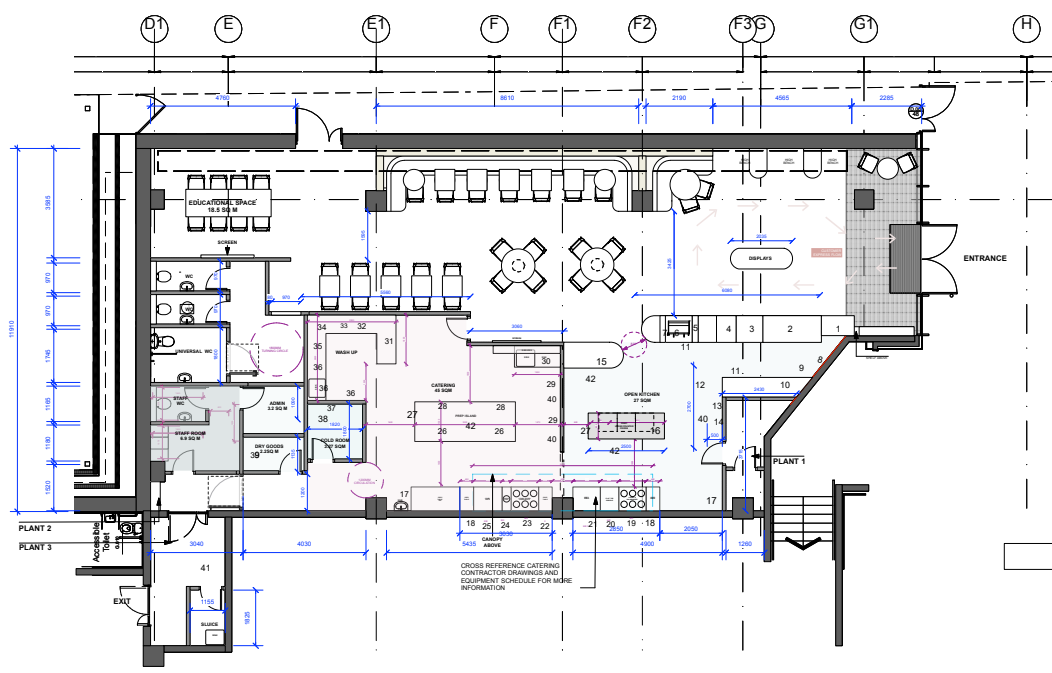

Beautiful Groundfloor Minimal Space at As One, Dublin.

Multifunctional Event Space

Our Venue

CAPACITY

Standing 150-200 approx
 Sit down meal 50-60 pax
 3 Toilets available with
 Disability Access

SPECIFICATIONS

Private Events
 Evening Events
 Product Launches
 Exhibitions
 Production
 Pop Ups

PRIMARK

Floor Plan

01 PROPOSED GENERAL ARRANGEMENT PLAN
 Scale: 1:75

CONTACT

mark@asone.ie
 www.asone.ie/events

NUXE | Paris